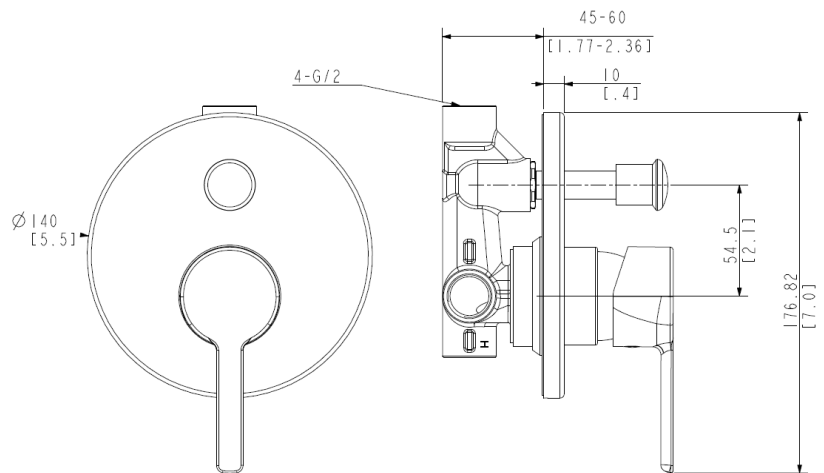

MODE TAPWARE

High-sloping elegant lines, the Adesso Mode diverter mixer is a stylish feature and addition to any bathroom.

DIVERTER MIXER

(7)743284 Chrome
(7)743285 Brushed Nickel
(7)743287 Black
(7)743288 Brushed Brass
(7)743286 Gun Metal