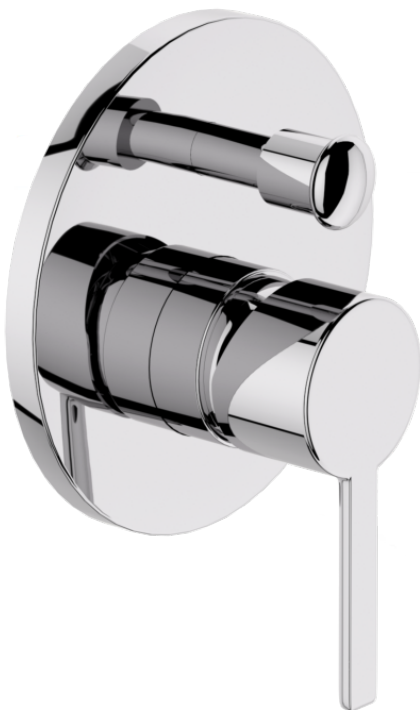

## MODE TAPWARE

High-sloping elegant lines, the Adesso Mode diverter mixer is a stylish feature and addition to any bathroom.

### DIVERTER MIXER

(7)743284 Chrome  
 (7)743285 Brushed Nickel  
 (7)743287 Black  
 (7)743288 Brushed Brass  
 (7)743286 Gun Metal

#### FEATURES:

- 35-year Warranty on Chrome \*
- 5-year Warranty on Colour \*
- 35-year Warranty on Cartridge \*
- Main Pressure only
- Available in 5 finishes: Chrome, Brushed Nickel, Black, Brushed Brass, Gun Metal