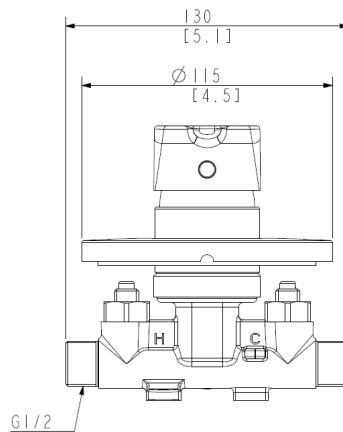

MODE TAPWARE

High-sloping elegant lines, the Adesso Mode multi pressure shower mixer is a stylish feature and addition to any bathroom.

SHOWER MULTI PRESSURE MIXER

(7)743272
Chrome

(7)743273
Brushed
Nickel

(7)743275
Black

(7)743277
Brushed
Brass

(7)743274
Gun Metal