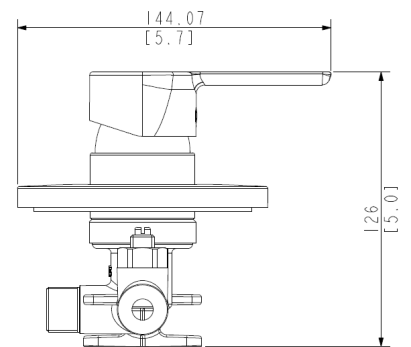

MODE TAPWARE

High-sloping elegant lines, the Adesso Mode multi pressure shower mixer is a stylish feature and addition to any bathroom.

SHOWER MULTI PRESSURE MIXER

(7)743272
Chrome

(7)743273
Brushed
Nickel

(7)743275
Black

(7)743277
Brushed
Brass

(7)743274
Gun Metal