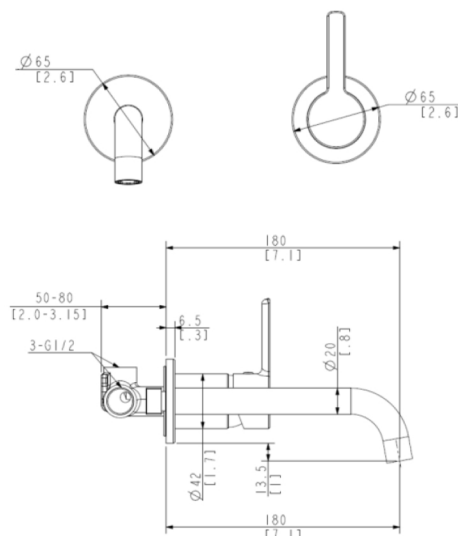

SPECIFICATIONS:

www.placemakers.co.nz

www.mico.co.nz

www.tumusupplies.co.nz