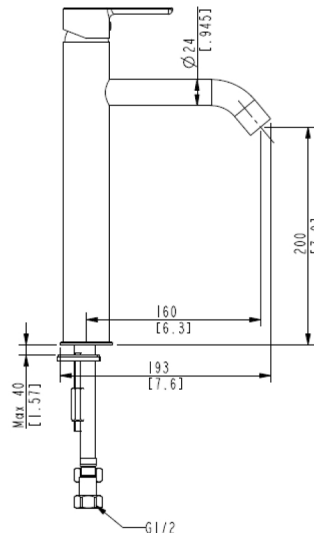

SPECIFICATIONS:

www.placemakers.co.nz

www.mico.co.nz

www.tumusupplies.co.nz