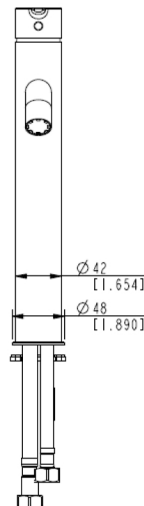

SPECIFICATIONS:

www.placemakers.co.nz

www.mico.co.nz

www.tumusupplies.co.nz