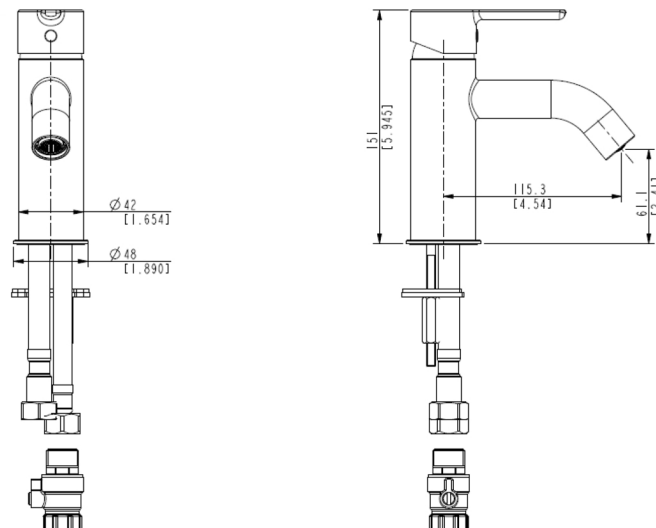

WELS:

Low/Unequal Pressure - 6 STAR 4.5L/min
Mains Pressure - 5 STAR 5.5L/min

FINISHES:

SPECIFICATIONS:

www.placemakers.co.nz

www.mico.co.nz

www.tumusupplies.co.nz