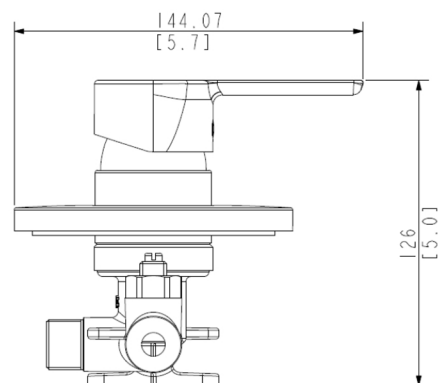

SPECIFICATIONS:

www.placemakers.co.nz

www.mico.co.nz

www.tumusupplies.co.nz