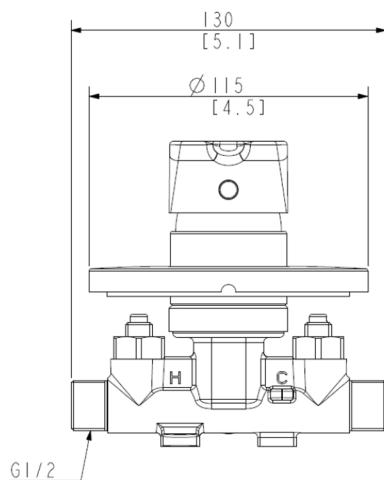

SPECIFICATIONS:

www.placemakers.co.nz

www.mico.co.nz

www.tumusupplies.co.nz