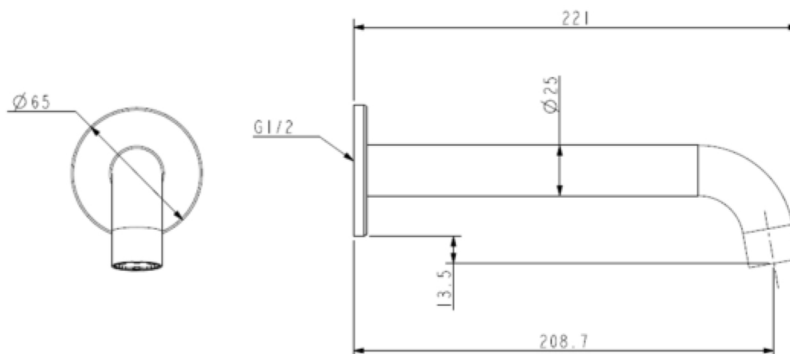

SPECIFICATIONS:

www.placemakers.co.nz

www.mico.co.nz

www.tumusupplies.co.nz