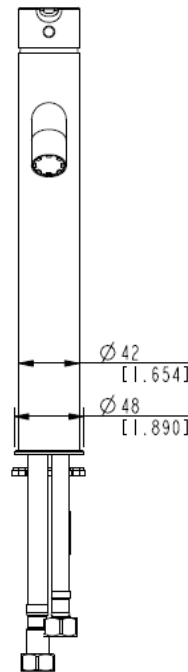

MODE TAPWARE

High-sloping elegant lines, the Adesso Mode extended height basin mixer is a stylish feature and addition to any bathroom.

BASIN EXTENDED HEIGHT MIXER

(7)743266
Chrome

(7)743267
Brushed
Nickel

(7)743270
Black

(7)743271
Brushed
Brass

(7)743268
Gun Metal

FEATURES:

- 35-year Warranty on Chrome *
- 5-year Warranty on Colour *
- 35-year Warranty on Cartridge *
- All Pressure
- 5-star Mains Pressure, 6-star Unequal Pressure
- Available in 5 finishes: Chrome, Brushed Nickel, Black, Brushed Brass, Gun Metal