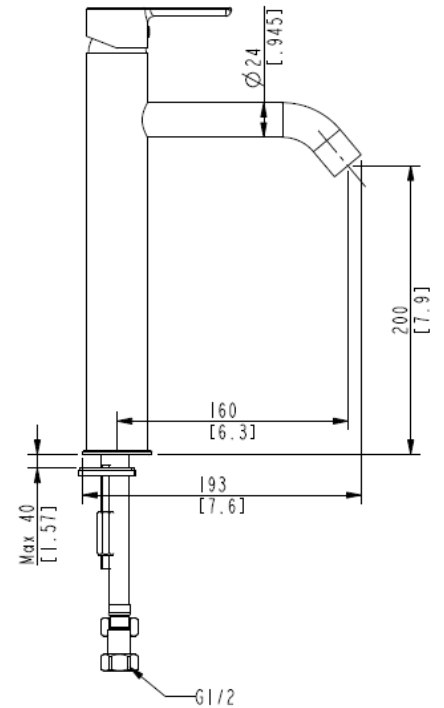

MODE TAPWARE

High-sloping elegant lines, the Adesso Mode extended height basin mixer is a stylish feature and addition to any bathroom.

BASIN EXTENDED HEIGHT MIXER

(7)743266
Chrome

(7)743267
Brushed
Nickel

(7)743270
Black

(7)743271
Brushed
Brass

(7)743268
Gun Metal

FEATURES:

- 35-year Warranty on Chrome *
- 5-year Warranty on Colour *
- 35-year Warranty on Cartridge *
- All Pressure
- 5-star Mains Pressure, 6-star Unequal Pressure
- Available in 5 finishes: Chrome, Brushed Nickel, Black, Brushed Brass, Gun Metal