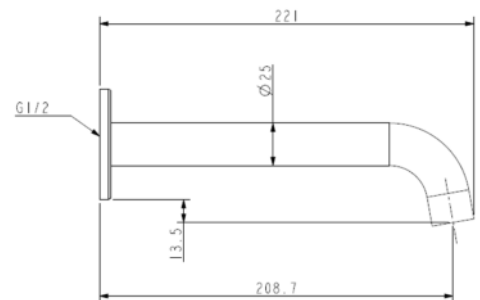

### BATH CURVED SPOUT

(7)743307  
Chrome

(7)743308  
Brushed  
Nickel

(7)743310  
Black

(7)743312  
Brushed  
Brass

(7)743309  
Gun Metal