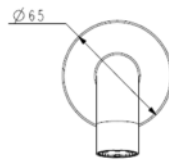

### BATH CURVED SPOUT

(7)743307  
Chrome

(7)743308  
Brushed  
Nickel

(7)743310  
Black

(7)743312  
Brushed  
Brass

(7)743309  
Gun Metal