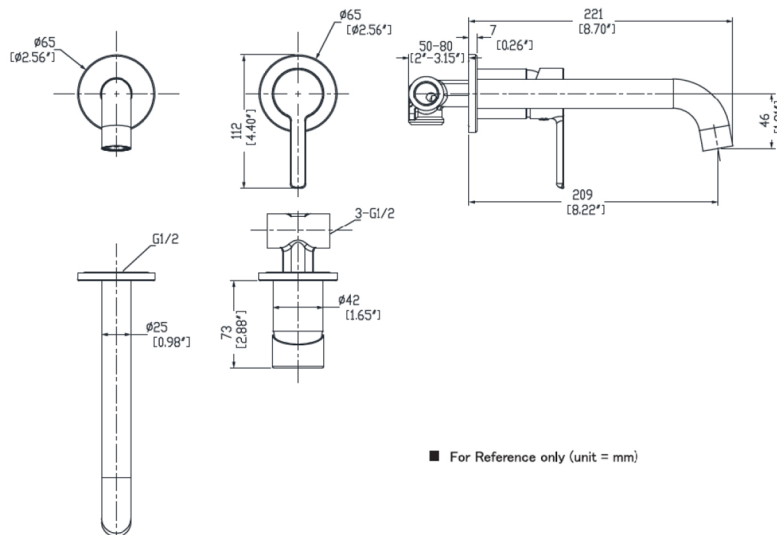

SPECIFICATIONS:

www.placemakers.co.nz

www.mico.co.nz

www.tumusupplies.co.nz