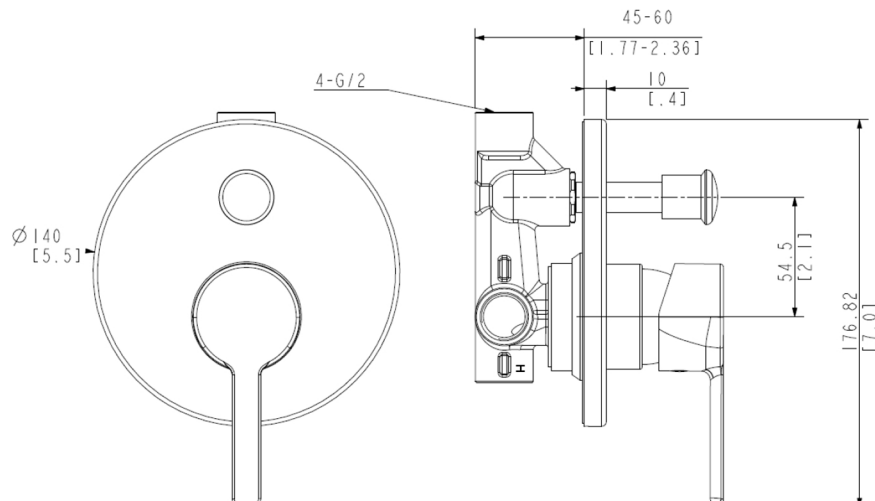

SPECIFICATIONS:

www.placemakers.co.nz

www.mico.co.nz

www.tumusupplies.co.nz