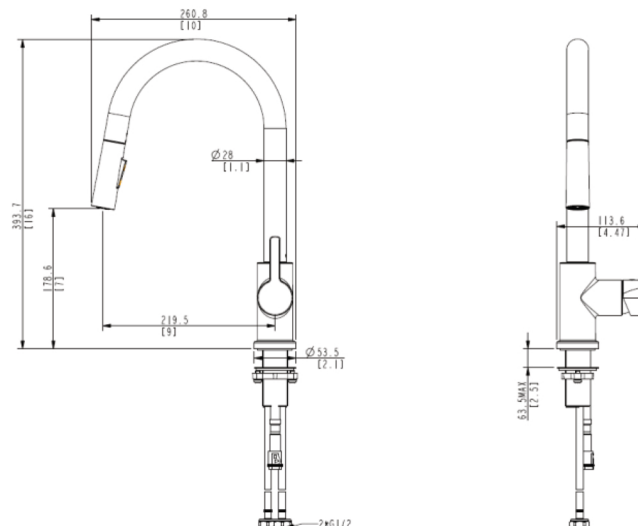

WELS:

Low/Unequal Pressure - 5 STAR 5.5L/min
Mains Pressure - 4 STAR 6.5L/min

FINISHES:

SPECIFICATIONS:

www.placemakers.co.nz

www.mico.co.nz

www.tumusupplies.co.nz