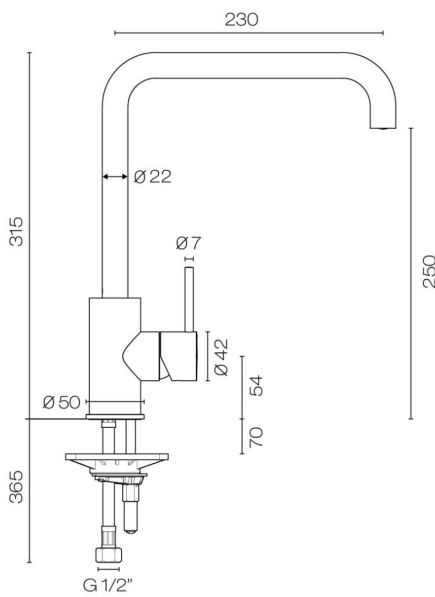

Buddy Kitchen Mixer Square Spout

Code: CB041

Brand	Progetto
Designer	Plumblin
Origin	Italy
Material	Brass
Type	Kitchen Mixers
Installation	Bench mount
WELS Rating	4 Star
Spout Reach (mm)	230
Height (mm)	315
Bench Hole Size	35mm
Warranty	15 Years
Cartridge	CB044.001
Material	Brass
Organic Finish	Yes
Approx Lead Time	4-8 weeks may apply for some finishes. Please enquire for accurate leadtime.
Notes	Suits mains pressure
Other Information	Suitable for outdoor (Polished Brass, Brushed Brass & Aged Brass finishes only)

Scan to View
Product Online

Buddy Kitchen Mixer Square Spout

Code: CB041

Building Product Information Requirements (BPIR)

Manufacturer	Plumblin
Building Code Clauses	G12 (Water Supply) Performance Clause G12.2.1 / B2 (Durability) B2.3.1 (c)
Compliance Evidence	This product complies with the clauses B2.3.1 (c) and G12.2.1. The product has an in-service history of 6+ years and has industry-leading performance qualities. Compliance is as per verification method B2/VM1. The cartridge has ISO 9001 & ASNZS 4020: 2018 certifications.
Condition of Use	For use in residential and commercial applications. Must be installed by a registered plumber or suitably qualified tradesperson and as per the installation instructions.
Version no.	1.0
Subject to a Warning	No