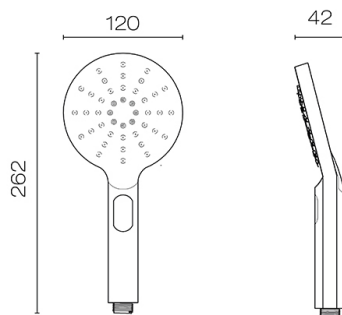

Como Round Shower Handpiece

Code: C036

Brand	Progetto
Finish	Chrome
Material	Brass
Type	Shower Components, Shower Parts
WELS Rating	2 Star
Width (mm)	120
Height (mm)	262
Backflow Preventer	Yes
Warranty	1 Year
Material	ABS
Notes	3 spray functions