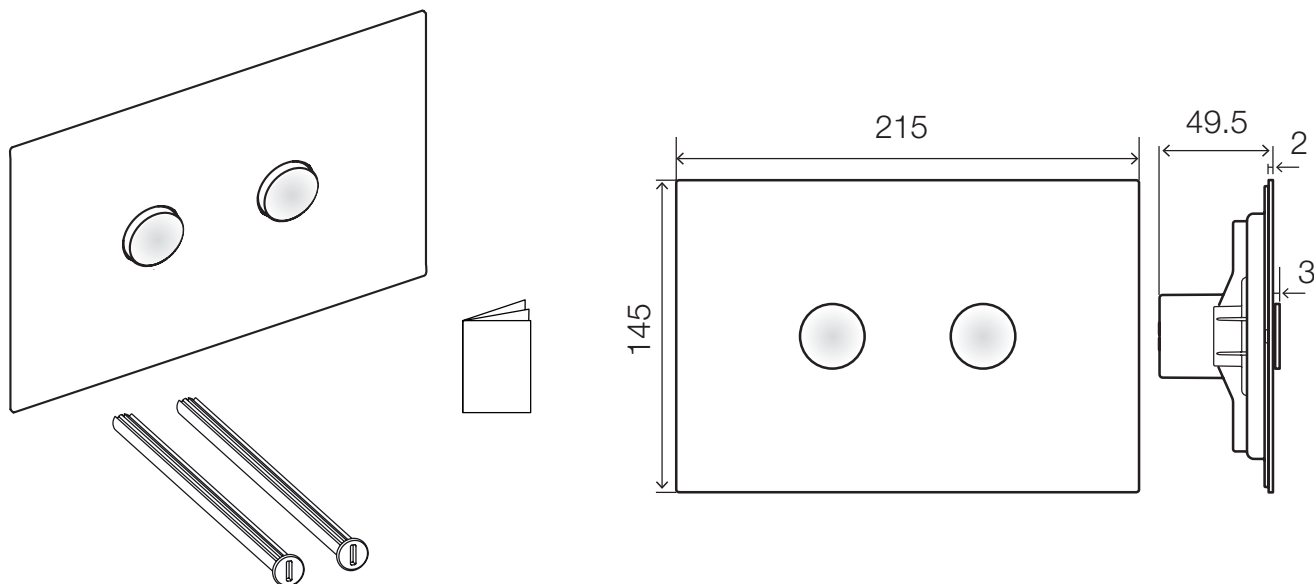

INSTALLATION INSTRUCTIONS

OLI FLUSH PANEL

OL100

(Dimensions in millimeters)

Distributed by:

Plumbline

T 04 568 9898 E sales@plumblin.e.co.nz
www.plumblin.e.co.nz