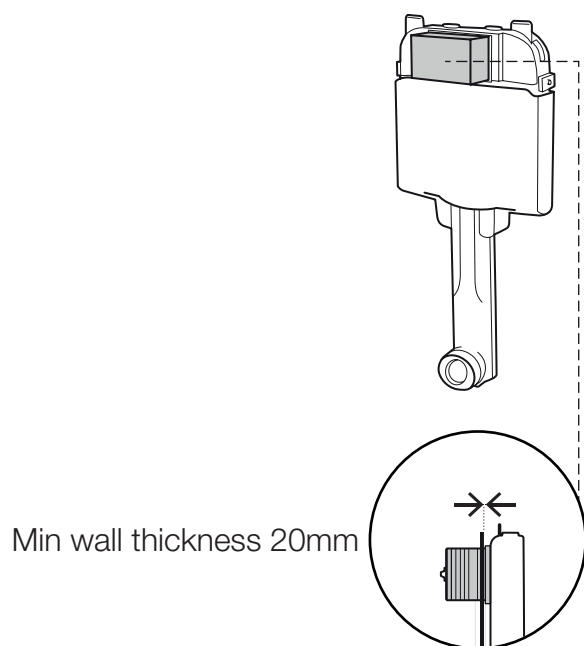

INSTALLATION INSTRUCTIONS

OLI FLUSH PANEL

OL100

(Dimensions in millimeters)

Distributed by:

Plumbline

T 04 568 9898 E sales@plumblin.e.co.nz
www.plumblin.e.co.nz