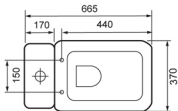

## VELOSO WALL FACED

**STANDARD:**

**373112S, 373112SE, 373112P**

**EURO**

**373112ES, 373112ESE, 373112EP**

MEASUREMENTS SUBJECT TO MANUFACTURERS TOLERANCE