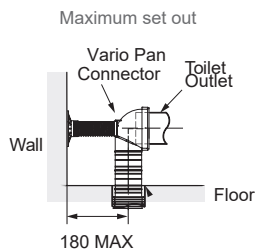

Toilet

Seville Back To Wall Rimless Toilet Suite

Colour/Finish	White
Material	Vitreous
Included Components	Seville toilet tank Seville toilet pan, P trap Seville wrap-over quick-release soft-close seat Vario pan connector for S trap Fill valve for top rear entry Bottom inlet converter for bottom side entry
S - Trap installation	Standard Vario pan connector 23965A-NA Set out: 90 ~ 180 mm
P - Trap installation	Set out: 185 mm
Water Inlet	Top left rear entry, or Left/right pan side entry
WELS Rating	4 star - 3.5L av. flush

Product SKU#	Product Description
35466A-W3	Seville Back-To-Wall Rimless Toilet Suite with Wrap Seat

Rough-in

Vario Standard Pan Connector
(SKU#: 23965A-NA)
S-trap Installation

Vario Long Adjustable
Pan Connector *
(SKU#: 77837A-NA)

All dimensions are in millimetres.
 1495559-A04-B
 May 2022