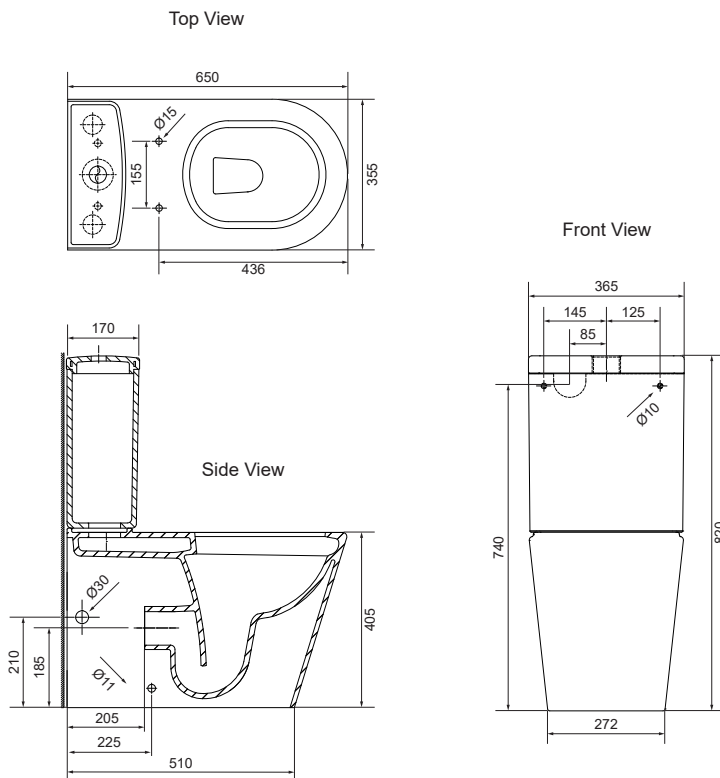

Toilet

Seville Back To Wall Rimless Toilet Suite

Colour/Finish	White
Material	Vitreous
Included Components	Seville toilet tank Seville toilet pan, P trap Seville wrap-over quick-release soft-close seat Vario pan connector for S trap Fill valve for top rear entry Bottom inlet converter for bottom side entry
S - Trap installation	Standard Vario pan connector 23965A-NA Set out: 90 ~ 180 mm
P - Trap installation	Set out: 185 mm
Water Inlet	Top left rear entry, or Left/right pan side entry
WELS Rating	4 star - 3.5L av. flush

Product SKU#	Product Description
35466A-W3	Seville Back-To-Wall Rimless Toilet Suite with Wrap Seat

Rough-in

Vario Standard Pan Connector
(SKU#: 23965A-NA)
S-trap Installation

Vario Long Adjustable
Pan Connector *
(SKU#: 77837A-NA)

All dimensions are in millimetres.
 1495559-A04-B
 May 2022