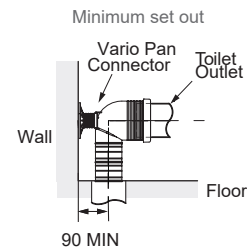

Toilet

Seville Back To Wall Rimless Toilet Suite

Colour/Finish	White
Material	Vitreous
Included Components	Seville toilet tank Seville toilet pan, P trap Seville wrap-over quick-release soft-close seat Vario pan connector for S trap Fill valve for top rear entry Bottom inlet converter for bottom side entry
S - Trap installation	Standard Vario pan connector 23965A-NA Set out: 90 ~ 180 mm
P - Trap installation	Set out: 185 mm
Water Inlet	Top left rear entry, or Left/right pan side entry
WELS Rating	4 star - 3.5L av. flush

Product SKU#	Product Description
35466A-W3	Seville Back-To-Wall Rimless Toilet Suite with Wrap Seat

Rough-in

Vario Standard Pan Connector
(SKU#: 23965A-NA)
S-trap Installation

Vario Long Adjustable
Pan Connector *
(SKU#: 77837A-NA)

All dimensions are in millimetres.
 1495559-A04-B
 May 2022