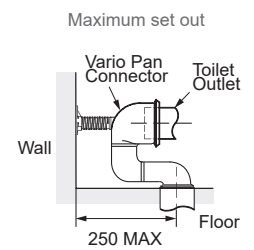

Toilet

Seville Back To Wall Rimless Toilet Suite

Colour/Finish	White
Material	Vitreous
Included Components	Seville toilet tank Seville toilet pan, P trap Seville wrap-over quick-release soft-close seat Vario pan connector for S trap Fill valve for top rear entry Bottom inlet converter for bottom side entry
S - Trap installation	Standard Vario pan connector 23965A-NA Set out: 90 ~ 180 mm
P - Trap installation	Set out: 185 mm
Water Inlet	Top left rear entry, or Left/right pan side entry
WELS Rating	4 star - 3.5L av. flush

Product SKU#	Product Description
35466A-W3	Seville Back-To-Wall Rimless Toilet Suite with Wrap Seat

Rough-in

Vario Standard Pan Connector
(SKU#: 23965A-NA)
S-trap Installation

Vario Long Adjustable
Pan Connector *
(SKU#: 77837A-NA)

All dimensions are in millimetres.
 1495559-A04-B
 May 2022