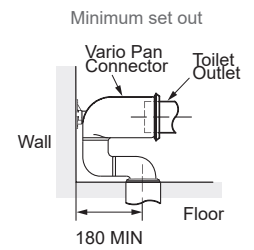

Toilet

Seville Back To Wall Rimless Toilet Suite

Colour/Finish	White
Material	Vitreous
Included Components	Seville toilet tank Seville toilet pan, P trap Seville wrap-over quick-release soft-close seat Vario pan connector for S trap Fill valve for top rear entry Bottom inlet converter for bottom side entry
S - Trap installation	Standard Vario pan connector 23965A-NA Set out: 90 ~ 180 mm
P - Trap installation	Set out: 185 mm
Water Inlet	Top left rear entry, or Left/right pan side entry
WELS Rating	4 star - 3.5L av. flush

Product SKU#	Product Description
35466A-W3	Seville Back-To-Wall Rimless Toilet Suite with Wrap Seat

Rough-in

Vario Standard Pan Connector
(SKU#: 23965A-NA)
S-trap Installation

Vario Long Adjustable
Pan Connector *
(SKU#: 77837A-NA)

All dimensions are in millimetres.
 1495559-A04-B
 May 2022