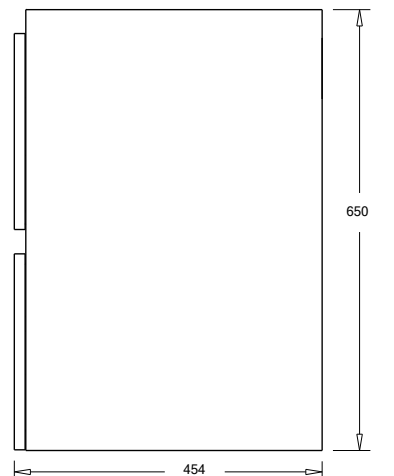

SPECIFICATION SHEET

Porscha 1200 4-Drawer Right Offset Basin Wall Hung Vanity

Features

- 4-Drawer Wall Hung Vanity - *Colour options below*
- StoneCast 20mm Via Right Offset Basin [Standard]
- Full Extension Soft Close Drawers with Extrusions - *Extrusion upgrade options available*
- Designer Drawer Fronts - *Four Drawer Front options*
- Dimensions: H670 x W1200 x D465

Technical Details

Note: All measurements shown are in millimetres. Sizes are nominal.

Note: Full Drawer Box on Left Hand Side

TOP VIEW

FRONT VIEW

Hole Depth 1.0 / SIDE VIEW

SPECIFICATION SHEET

Porscha Designer Drawer Fronts

BARNSELY
18mm Inset Frame
Code: BL

PRESTON
60mm Inset Frame
Code: PT

TURNBERRY
Ripple Design Panel
Code: TB

NEWPORT
V-Groove Panels
Code: NP