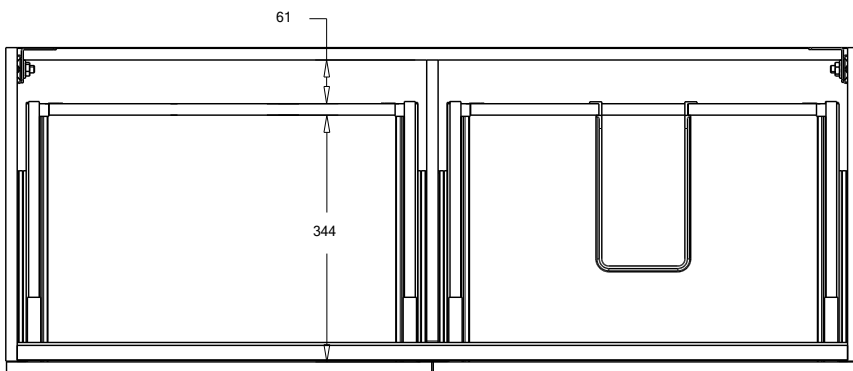

SPECIFICATION SHEET

Porscha 1200 4-Drawer Right Offset Basin Wall Hung Vanity

Features

- 4-Drawer Wall Hung Vanity - *Colour options below*
- StoneCast 20mm Via Right Offset Basin [Standard]
- Full Extension Soft Close Drawers with Extrusions - *Extrusion upgrade options available*
- Designer Drawer Fronts - *Four Drawer Front options*
- Dimensions: H670 x W1200 x D465

Technical Details

Note: All measurements shown are in millimetres. Sizes are nominal.

Note: Full Drawer Box on Left Hand Side

TOP VIEW

FRONT VIEW

Hole Depth 1.0 / SIDE VIEW

SPECIFICATION SHEET

Porscha Designer Drawer Fronts

BARNSELY
18mm Inset Frame
Code: BL

PRESTON
60mm Inset Frame
Code: PT

TURNBERRY
Ripple Design Panel
Code: TB

NEWPORT
V-Groove Panels
Code: NP