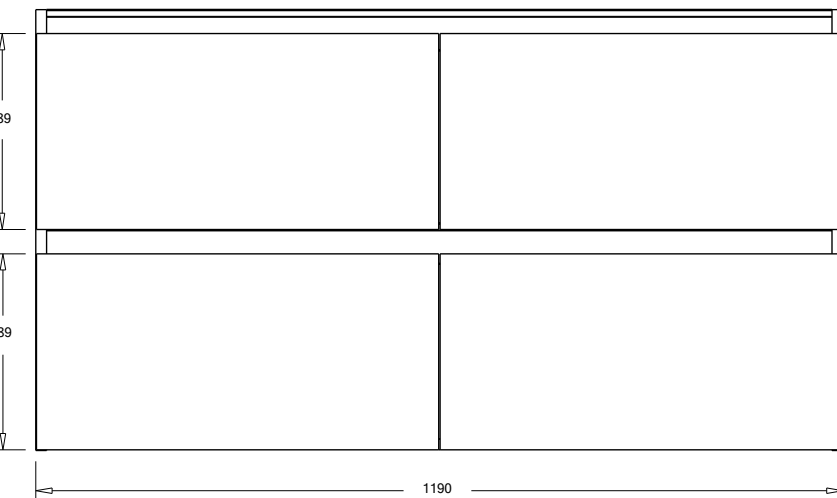

SPECIFICATION SHEET

Porscha 1200 4-Drawer Right Offset Basin Wall Hung Vanity

Features

- 4-Drawer Wall Hung Vanity - *Colour options below*
- StoneCast 20mm Via Right Offset Basin [Standard]
- Full Extension Soft Close Drawers with Extrusions - *Extrusion upgrade options available*
- Designer Drawer Fronts - *Four Drawer Front options*
- Dimensions: H670 x W1200 x D465

Technical Details

Note: All measurements shown are in millimetres. Sizes are nominal.

Note: Full Drawer Box on Left Hand Side

TOP VIEW

FRONT VIEW

Hole Depth 1.0 / SIDE VIEW

SPECIFICATION SHEET

Porscha Designer Drawer Fronts

BARNSELY
18mm Inset Frame
Code: BL

PRESTON
60mm Inset Frame
Code: PT

TURNBERRY
Ripple Design Panel
Code: TB

NEWPORT
V-Groove Panels
Code: NP