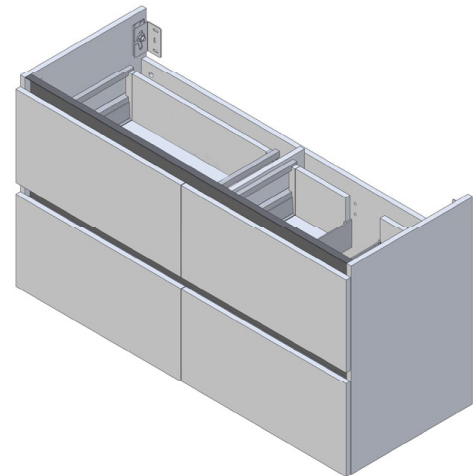

SPECIFICATION SHEET

Porscha 1200 4-Drawer Right Offset Basin Wall Hung Vanity

Features

- 4-Drawer Wall Hung Vanity - *Colour options below*
- StoneCast 20mm Via Right Offset Basin [Standard]
- Full Extension Soft Close Drawers with Extrusions - *Extrusion upgrade options available*
- Designer Drawer Fronts - *Four Drawer Front options*
- Dimensions: H670 x W1200 x D465

Technical Details

Note: All measurements shown are in millimetres. Sizes are nominal.

Note: Full Drawer Box on Left Hand Side

TOP VIEW

FRONT VIEW

Hole Depth 1.0 / SIDE VIEW

SPECIFICATION SHEET

Porscha Designer Drawer Fronts

BARNSELY
18mm Inset Frame
Code: BL

PRESTON
60mm Inset Frame
Code: PT

TURNBERRY
Ripple Design Panel
Code: TB

NEWPORT
V-Groove Panels
Code: NP