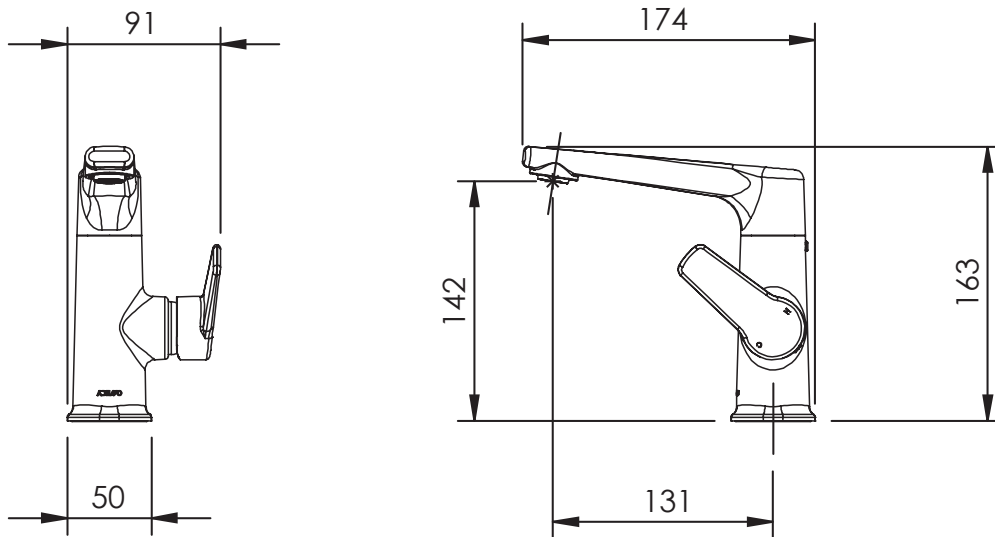

SOL SWIVEL BASIN MIXER

FEATURES & BENEFITS

- Suitable for all pressures (up to 1500kPa)
- 131mm reach
- 25mm quality European cartridge
- 360° swivel spout and pivoting aerator included
- Designed in NZ
- Watermark certified

EXCLUSIVE TO