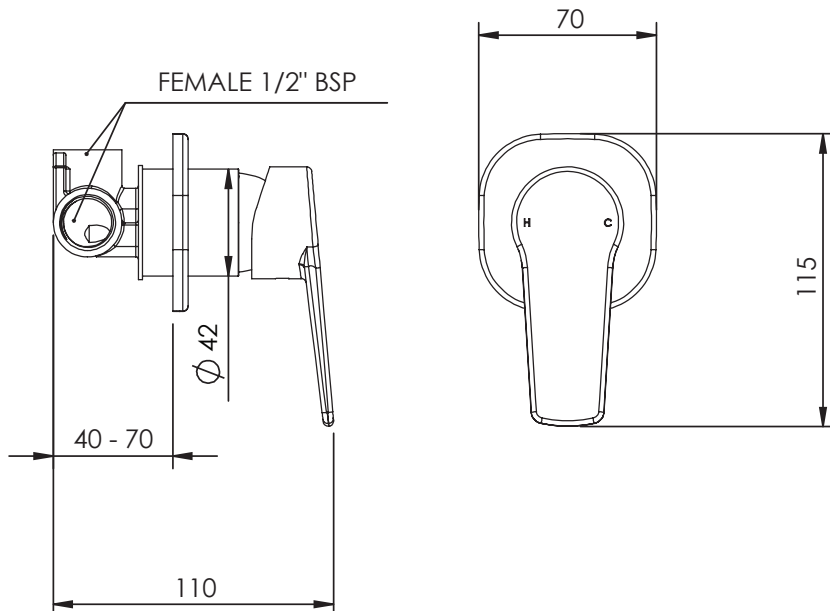

TECHNICAL PRODUCT INFORMATION

SOL

MAINS PRESSURE SHOWER MIXER

FEATURES & BENEFITS

- Suitable for mains pressure only (500kPa)
- Quality metal faceplate
- 35mm quality European cartridge
- Designed and assembled in New Zealand
- Watermark certified

Chrome | ADS-SCSMC (7)743063

Brushed Nickel
ADS-SCSMBN (7)743078

EXCLUSIVE TO