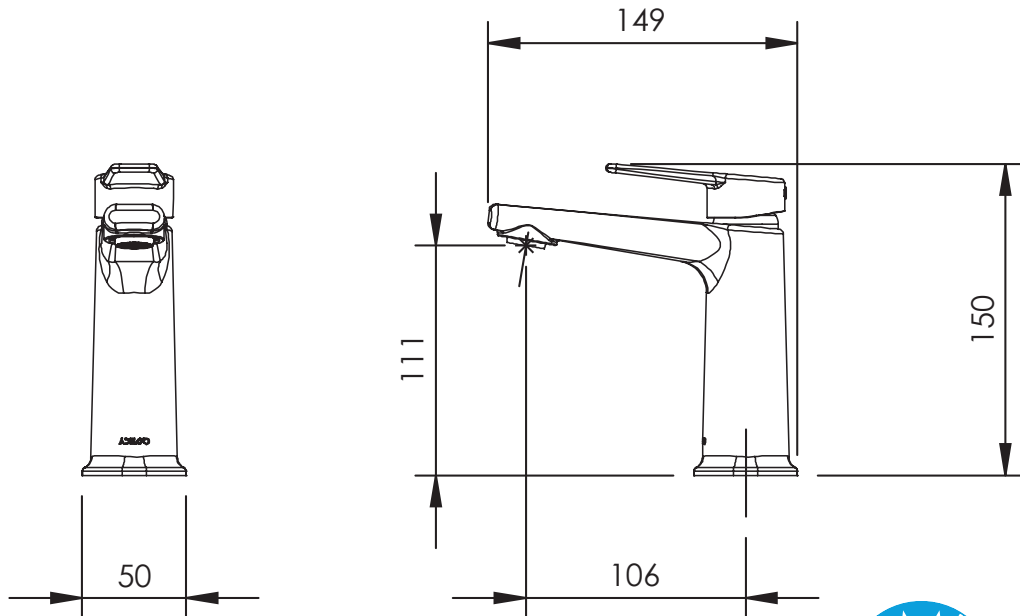

SOL BASIN MIXER

FEATURES & BENEFITS

- Suitable for all pressures (up to 1500kPa)
- 106mm reach
- 25mm quality European cartridge
- Pivoting aerator included
- Designed in NZ
- Watermark certified

Brushed Nickel | ADS-SBMBN
(7)743074

EXCLUSIVE TO