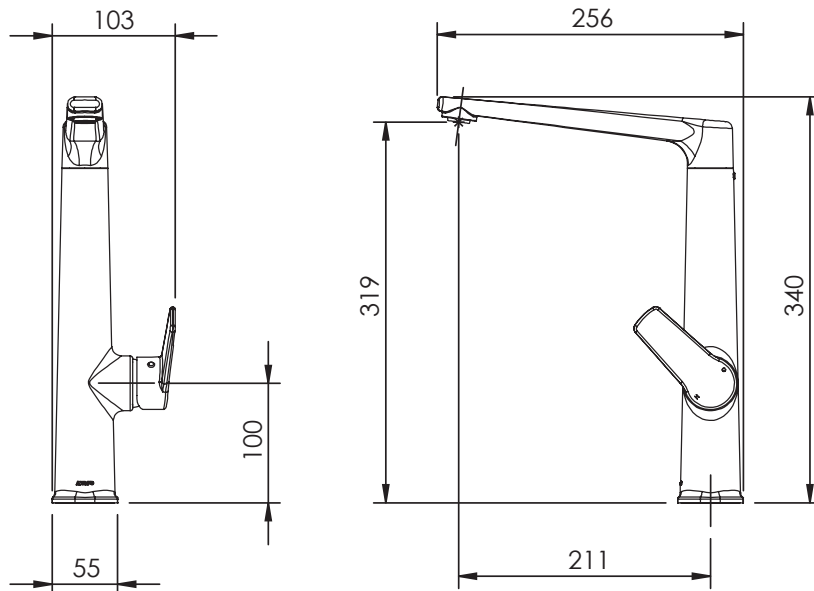

SOL SINK MIXER

FEATURES & BENEFITS

- Suitable for all pressures (up to 1500kPa)
- 211mm reach
- 35mm quality European cartridge
- 360° swivel spout and pivoting aerator included
- Designed in NZ
- Watermark certified

Brushed Nickel
ADS-SSMBN (7)743077

EXCLUSIVE TO