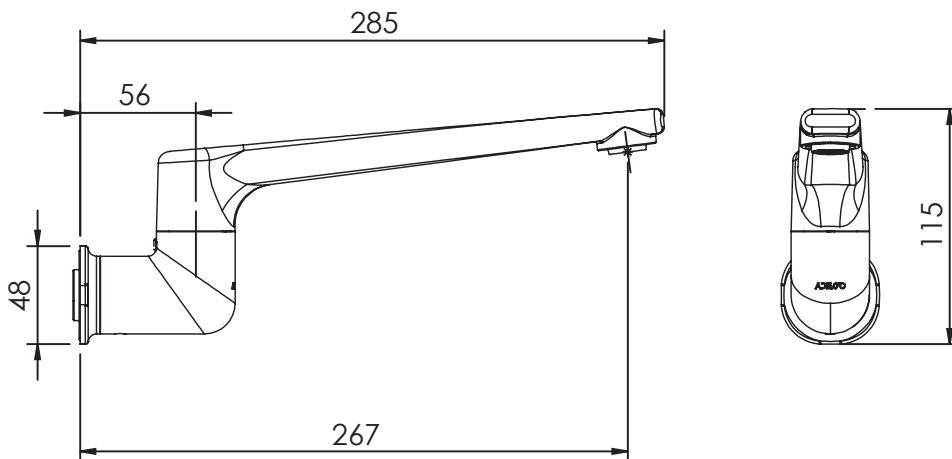

TECHNICAL PRODUCT INFORMATION

SOL

SWIVEL BATH SPOUT (LONG)

FEATURES & BENEFITS

- Suitable for all pressures
- 267mm reach (from wall to centre of outlet)
- 1/2 inch female thread
- 180° swivel spout and pivoting straightener included
- Designed in New Zealand
- Watermark certified

Chrome | ADS-SBSC-L (7)743070

Brushed Nickel
ADS-SBSCBN-L (7)743085

EXCLUSIVE TO