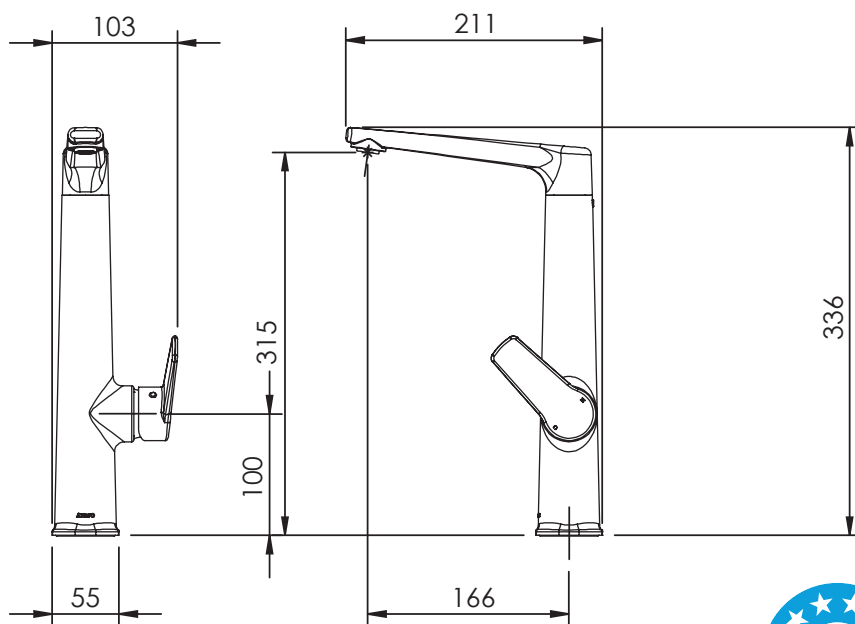

SOL TALL BASIN MIXER

FEATURES & BENEFITS

- Suitable for all pressures (up to 1500kPa)
- 166mm reach
- 35mm quality European cartridge
- 360° swivel spout and pivoting aerator included
- Designed in NZ
- Watermark certified

Brushed Nickel
ADS-STBMBN (7)743075

EXCLUSIVE TO