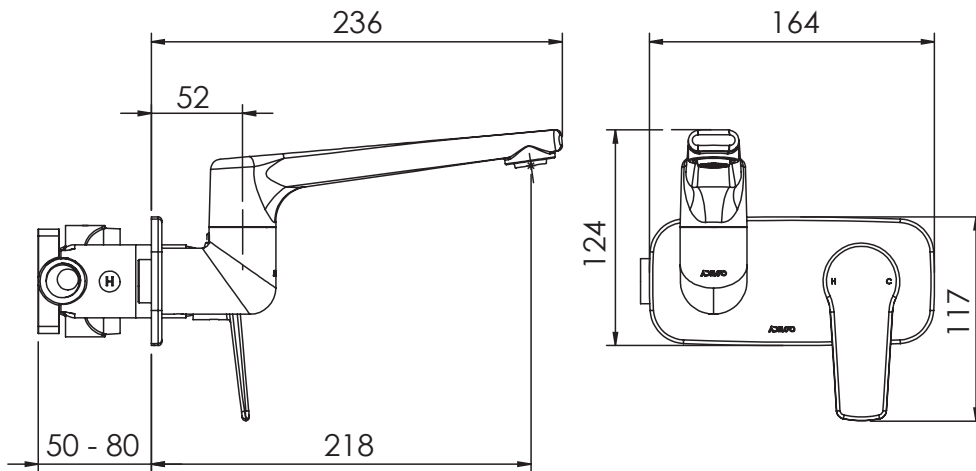

ADESSO

TECHNICAL PRODUCT INFORMATION

SOL WALL MOUNTED BASIN/BATH MIXER

FEATURES & BENEFITS

- Suitable for mains pressure only (500kPa)
- 218mm reach from wall to centre of spout
- Features 180° swivel spout and pivoting aerator included
- Ideal for kids' safety in bath while maximising space
- 35mm quality European cartridge
- Designed in New Zealand

Chrome | ADS-SBFC (7)743067

Brushed Nickel
ADS-SBFBN (7)743082

EXCLUSIVE TO

WHEN INSTALLED
AS BASIN MIXER