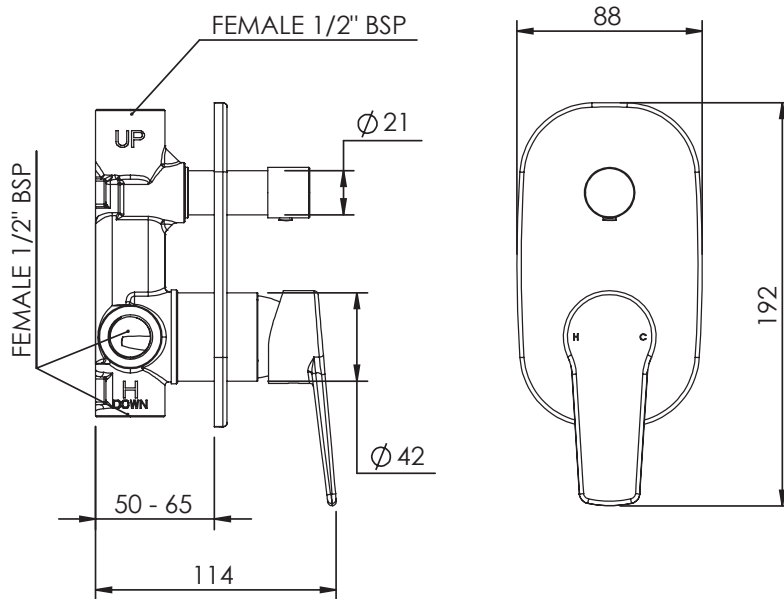

SOL MAINS PRESSURE DIVERTER MIXER

FEATURES & BENEFITS

- Suitable for mains pressure only (500kPa)
- Switch between two water outlets
- 35mm quality European cartridge
- Designed and assembled in NZ
- Watermark certified

Chrome | ADS-SDCSMC (7)743063

Brushed Nickel
ADS-SDCSMBN (7)743078

EXCLUSIVE TO