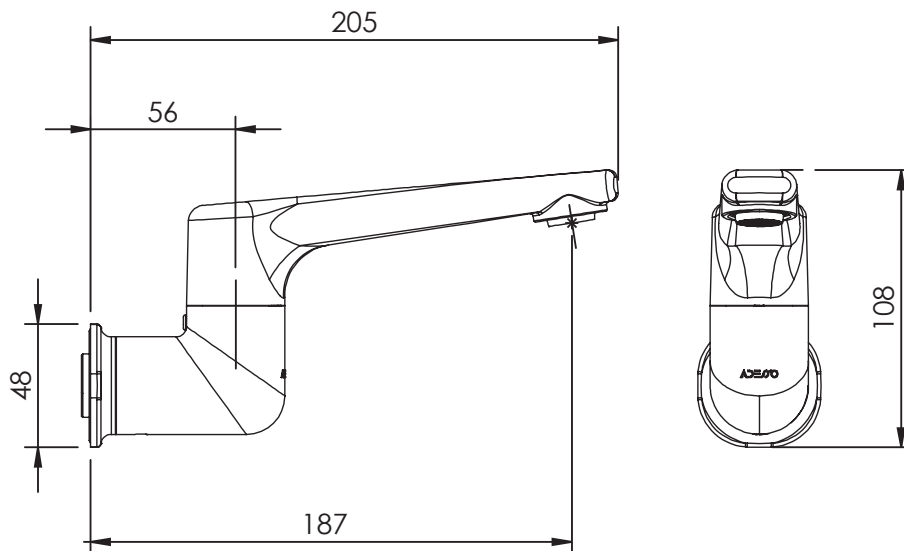

TECHNICAL PRODUCT INFORMATION

SOL

SWIVEL BATH SPOUT (SHORT)

FEATURES & BENEFITS

- Suitable for all pressures
- 187mm reach (from wall to centre of outlet)
- 1/2 inch female thread
- 180° swivel spout and pivoting straightener included
- Designed in New Zealand
- Watermark certified

Chrome | ADS-SBSC-S (7)743068

Brushed Nickel
ADS-SBSCBN-S (7)743083

EXCLUSIVE TO