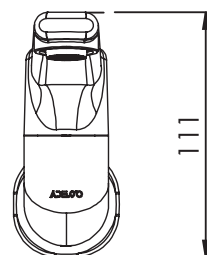

TECHNICAL PRODUCT INFORMATION

SOL

SWIVEL BATH SPOUT (MEDIUM)

FEATURES & BENEFITS

- Suitable for all pressures
- 222mm reach (from wall to centre of outlet)
- 1/2 inch female thread
- 180° swivel spout and pivoting straightener included
- Designed in New Zealand
- Watermark certified

Chrome | ADS-SBSC-M (7)743069

EXCLUSIVE TO