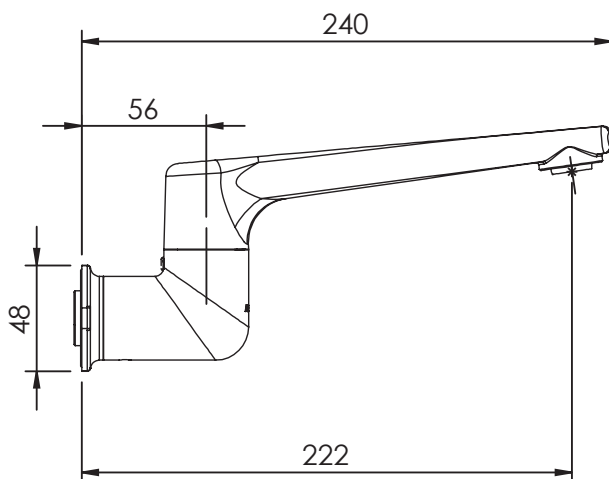

TECHNICAL PRODUCT INFORMATION

SOL

SWIVEL BATH SPOUT (MEDIUM)

FEATURES & BENEFITS

- Suitable for all pressures
- 222mm reach (from wall to centre of outlet)
- 1/2 inch female thread
- 180° swivel spout and pivoting straightener included
- Designed in New Zealand
- Watermark certified

Chrome | ADS-SBSC-M (7)743069

Brushed Nickel
ADS-SBSCBN-M (7)743084

EXCLUSIVE TO