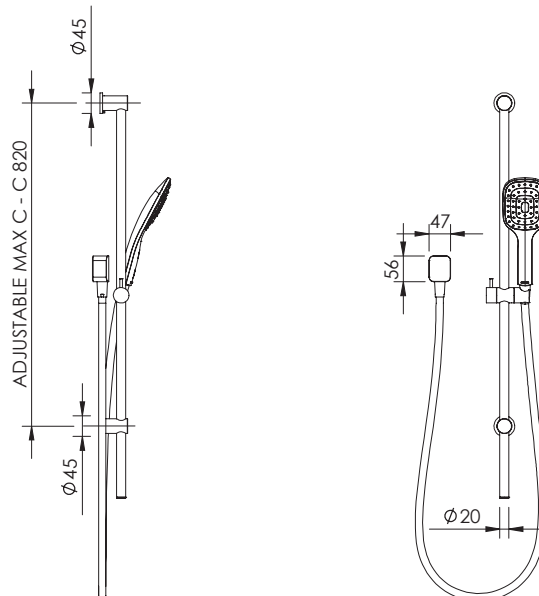

SOL SINGLE SPRAY SLIDE SHOWER

FEATURES & BENEFITS

- Suitable for all pressures
- Single function handpiece
- Shower aperture - 54mm²
- 878mm slide rail (820mm c-c)
- 1.5m large bore EN1113 rated hose
- Watermark certified

Chrome | ADS-SHSCSRC (7)743071

Brushed Nickel
ADS-SHSCSRBN (7)743086

EXCLUSIVE TO

FINISH	MAINS PRESSURE	LOW PRESSURE
CHROME	MP ★★ 10.0L/min	LP ★★ 10.0L/min
BRUSHED NICKEL	MP ★★ 9.5L/min	LP ★★ 10.5L/min