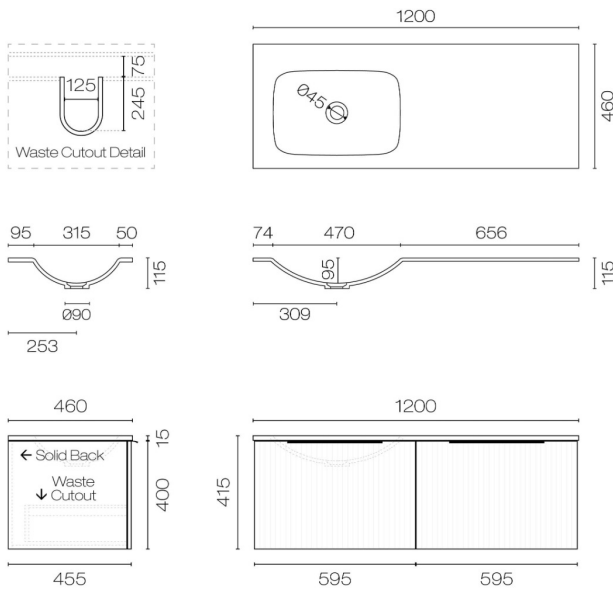

Forma Spio 1200 2 Drawer Vanity Left Basin

Code: FMS120.S2L

Brand	Progetto
Designer	Plumblin
Origin	New Zealand
Finish	Matt
Colour	Black, Blue, Brown, Green, Grey, Oak, Pink, White, Woodgrain
Type	Wall Vanities
Installation	Wall Hung
Width (mm)	1200
Depth (mm)	460
Height (mm)	415
Warranty	10 Years
Overflow	No
Waste Size	32mm
Waste Included	No
Taphole	None (can be drilled onsite with drill bit supplied)
Soft Close Drawer/s	Yes
Cabinet Material	Thermoform
Vanity Top Material	Solid Surface
Cabinet Internal Colour	From 1st April 2023 when ordering any New Zealand made Progetto vanity, the internal cabinet, drawer runners and waste cut-outs will be Anthracite in colour.
Approx Lead Time	6 weeks may apply for some colours. Please enquire for accurate leadtime.
Other Information	Anti finger/scratch resistant cabinet finish

Scan to View
Product Online

Forma Spio 1200 2 Drawer Vanity Left Basin

Code: FMS120.S2L

Building Product Information Requirements (BPIR)

Manufacturer	Plumblin
Building Code Clauses	B2 (Durability) B2.3.1 (c) / G13 (Foul Water) G13.3.1
Compliance Evidence	Clauses relating to this product are aimed at the installer. Please find comprehensive installation instructions on the product information page. The product is designed to enable the installer to comply with the building code. The product complies with the clause B2 (Durability) B2.3.1 (c).
Condition of Use	For use in residential and commercial applications. Must be installed by a registered plumber or suitably qualified tradesperson and as per the installation instructions.
Version no.	1.0
Subject to a Warning	No