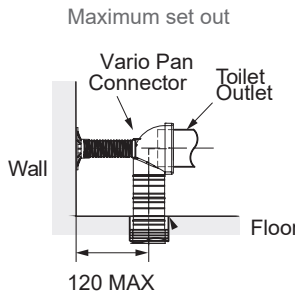

S - Trap installation Standard Vario pan connector Set out: 90 - 120mm.

P - Trap installation Set out: 185mm.

Water Inlet Top left rear entry or right / left pan side entry.

WELS Rating 4 star - 3.5L av. flush.

WELS RATING (4 Star 3.5L av. flush)

Product	With Slim seat option	With Wrap-Over seat option
Evora Rimless Back-To-Wall Toilet Suite	29483A-0	29484A-0

Rough In

Vario Standard Pan Connector (SKU#: 23965A-NA) S-trap Installation

Vario Long Adjustable Pan Connector * (SKU#: 77837A-NA)

* Vario long adjustable pan connector not supplied.

Trusted in New Zealand Since 1982

New Zealand
133 Diana Drive, Glenfield, Auckland, New Zealand
PO Box 100-146 NSMC, Auckland
Ph: 0800 100 382 Fax: 0800 66 44 88
www.engefield.co.nz

All measurements shown are in millimetres. Sizes are approximate.

08 Aug 2022
1511434-A04-B