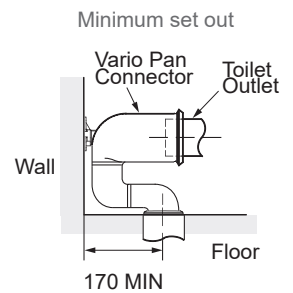

S - Trap installation Standard Vario pan connector Set out: 90 - 120mm.

P - Trap installation Set out: 185mm.

Water Inlet Top left rear entry or right / left pan side entry.

WELS Rating 4 star - 3.5L av. flush.

WELS RATING (4 Star 3.5L av. flush)

Product	With Slim seat option	With Wrap-Over seat option
Evora Rimless Back-To-Wall Toilet Suite	29483A-0	29484A-0

Rough In

Vario Standard Pan Connector (SKU#: 23965A-NA) S-trap Installation

Vario Long Adjustable Pan Connector * (SKU#: 77837A-NA)

* Vario long adjustable pan connector not supplied.

Trusted in New Zealand Since 1982

New Zealand
133 Diana Drive, Glenfield, Auckland, New Zealand
PO Box 100-146 NSMC, Auckland
Ph: 0800 100 382 Fax: 0800 66 44 88
www.engefield.co.nz

All measurements shown are in millimetres. Sizes are approximate.

08 Aug 2022
1511434-A04-B