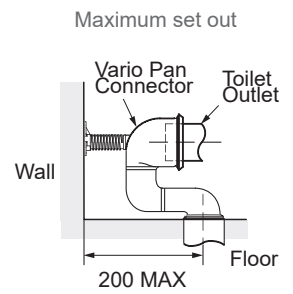

S - Trap installation Standard Vario pan connector Set out: 90 - 120mm.

P - Trap installation Set out: 185mm.

Water Inlet Top left rear entry or right / left pan side entry.

WELS Rating 4 star - 3.5L av. flush.

WELS RATING (4 Star 3.5L av. flush)

Product	With Slim seat option	With Wrap-Over seat option
Evora Rimless Back-To-Wall Toilet Suite	29483A-0	29484A-0

Rough In

Vario Standard Pan Connector (SKU#: 23965A-NA) S-trap Installation

Vario Long Adjustable Pan Connector * (SKU#: 77837A-NA)

* Vario long adjustable pan connector not supplied.

Trusted in New Zealand Since 1982

New Zealand
133 Diana Drive, Glenfield, Auckland, New Zealand
PO Box 100-146 NSMC, Auckland
Ph: 0800 100 382 Fax: 0800 66 44 88
www.engefield.co.nz

All measurements shown are in millimetres. Sizes are approximate.

08 Aug 2022
1511434-A04-B