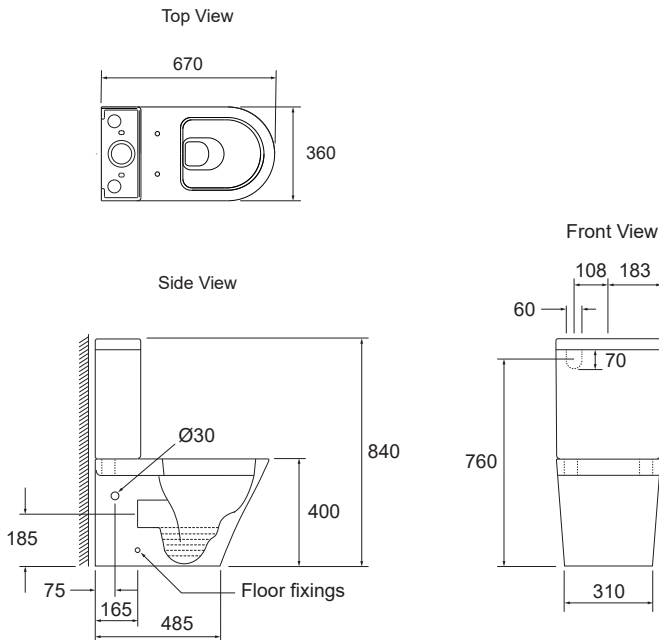

Evora™ Rimless Back-To-Wall Toilet Suite

Evora is Englefield's latest top-of-the-range back-to-wall toilet suite. Modern and very versatile, it features a rimless pan, straight skirt, two seat options and universal water inlet locations (bottom left/right entry and top left rear entry).

S - Trap installation Standard Vario pan connector Set out: 90 - 120mm.

P - Trap installation Set out: 185mm.

Water Inlet Top left rear entry or right / left pan side entry.

WELS Rating 4 star - 3.5L av. flush.

WELS RATING (4 Star 3.5L av. flush)

Product	With Slim seat option	With Wrap-Over seat option
Evora Rimless Back-To-Wall Toilet Suite	29483A-0	29484A-0

Rough In

Vario Standard Pan Connector (SKU#: 23965A-NA) S-trap Installation

All measurements shown are in millimetres. Sizes are approximate.

08 Aug 2022
1511434-A04-B