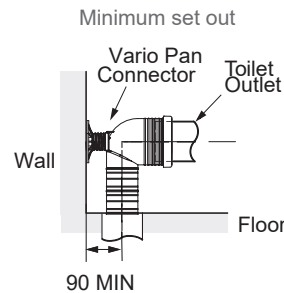

S - Trap installation Standard Vario pan connector Set out: 90 - 120mm.

P - Trap installation Set out: 185mm.

Water Inlet Top left rear entry or right / left pan side entry.

WELS Rating 4 star - 3.5L av. flush.

WELS RATING (4 Star 3.5L av. flush)

Product	With Slim seat option	With Wrap-Over seat option
Evora Rimless Back-To-Wall Toilet Suite	29483A-0	29484A-0

Rough In

Vario Standard Pan Connector (SKU#: 23965A-NA) S-trap Installation

Vario Long Adjustable Pan Connector * (SKU#: 77837A-NA)

* Vario long adjustable pan connector not supplied.

Trusted in New Zealand Since 1982

New Zealand
133 Diana Drive, Glenfield, Auckland, New Zealand
PO Box 100-146 NSMC, Auckland
Ph: 0800 100 382 Fax: 0800 66 44 88
www.engefield.co.nz

All measurements shown are in millimetres. Sizes are approximate.

08 Aug 2022
1511434-A04-B