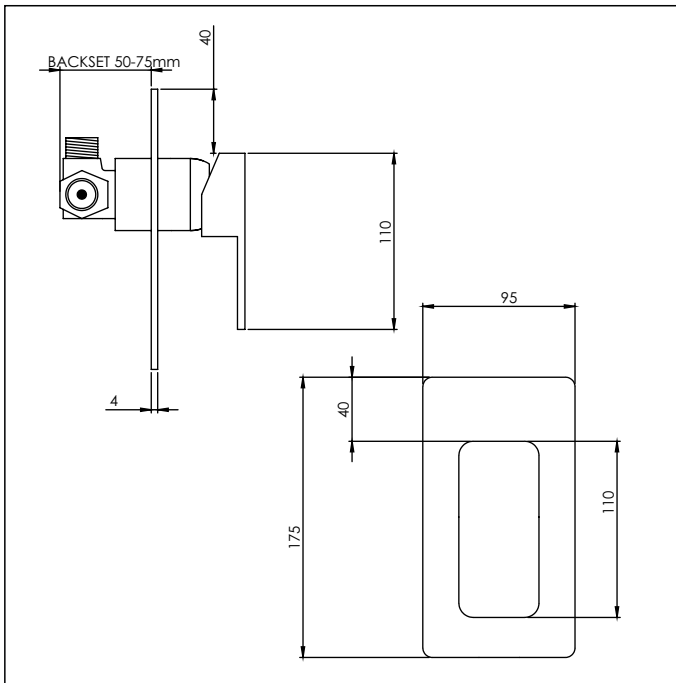

Mia2

Shower Mixer 40mm

aquatica

Code: MI2 SHM40

MI2 SHM40 GM

MI2 SHM40 BN

MI2 SHM40 BLK

Finish: Chrome

Gunmetal

Brushed Nickel

Black

Faceplate: 95mm(w) x 175mm(h) x 4mm thick

Backset: (Mounting board to front of lining) Minimum: 50mm
Maximum: 75mm

Installation Hole Diameter: Minimum: 46mm Ø
Maximum: 80mm Ø

Inlets: 1/2" BSP male

Outlet: Upper: 1/2" BSP male

Cartridge: Mondo 40K Flat base

Suitable for low/unequal & mains pressure systems

Recommended Operational Pressure Range: 35 - 600 kPa
Maximum Operating Temp: 80°C Never to Exceed: 1000 kPa