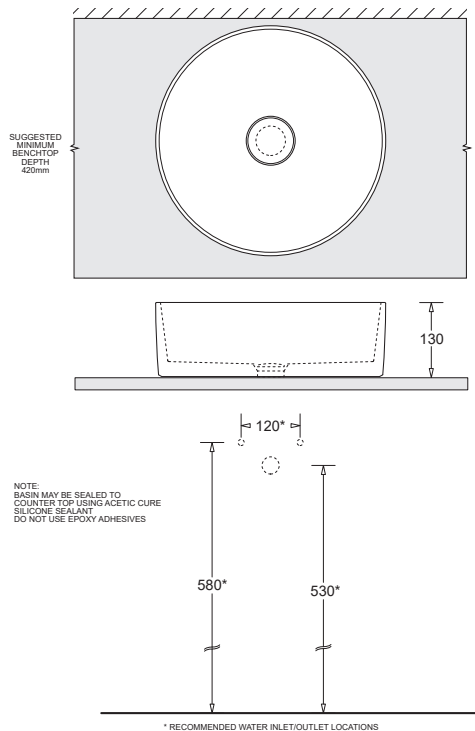

VENEZIA

ROUND COUNTERTOP VESSEL 390mm diam.

CODE: JBSQ039x.PW7

MICO :743104,743105,743106,743107

FEATURES

- Contemporary vitreous china bowl with fine lines
- Modern vessel style
- Countertop fitting permits benchtop or wall tapware mounting options
- 32mm plug and waste
- 8.1L bowl capacity

COMPONENTS

Venezia round countertop vessel	White	JBSV039
	Ash	JBSV039A
	Graphite	JBSV039G
	Sand	JBSV039S
32mm pop-down waste -Chrome		PW7
32mm pop-down waste -Black		PW7B

WHITE

ASH

GRAPHITE

SAND

WARRANTY

Vitreous china 25 years replacement
-refer to T&Cs at www.johnsonsisuisse.com.au

PRODUCT DIMENSIONS

TECHNICAL DATA SHEET

SUPERSEDES ALL PREVIOUS ISSUES

All dimensions are in millimetres and are subject to normal manufacturing variation.
As product development is ongoing BPA reserves the right to vary specifications without notice.
Bathroom Products Australia Pty Ltd ABN 87 079 297 617