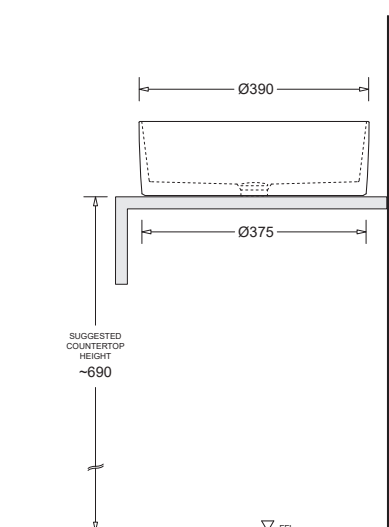

VENEZIA

ROUND COUNTERTOP VESSEL 390mm diam.

CODE: JBSQ039x.PW7

MICO :743104,743105,743106,743107

FEATURES

- Contemporary vitreous china bowl with fine lines
- Modern vessel style
- Countertop fitting permits benchtop or wall tapware mounting options
- 32mm plug and waste
- 8.1L bowl capacity

COMPONENTS

Venezia round countertop vessel	White	JBSV039
	Ash	JBSV039A
	Graphite	JBSV039G
	Sand	JBSV039S
32mm pop-down waste -Chrome		PW7
32mm pop-down waste -Black		PW7B

WHITE

ASH

GRAPHITE

SAND

WARRANTY

Vitreous china 25 years replacement
-refer to T&Cs at www.johnsonsisuisse.com.au

PRODUCT DIMENSIONS

TECHNICAL DATA SHEET

SUPERSEDES ALL PREVIOUS ISSUES

All dimensions are in millimetres and are subject to normal manufacturing variation.
As product development is ongoing BPA reserves the right to vary specifications without notice.
Bathroom Products Australia Pty Ltd ABN 87 079 297 617