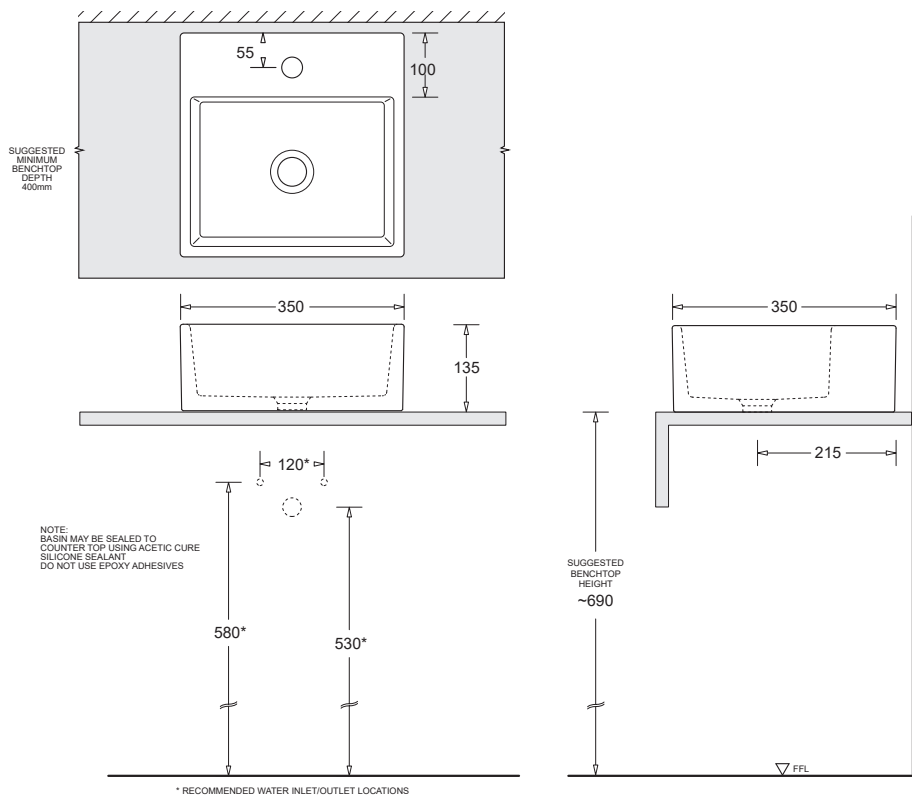

QUADO 350

SQUARE COUNTERTOP BASIN 350 x 350mm

CODE: JBSQ035.1.PW6
MICO :743097

FEATURES

- Contemporary compact ceramic vitreous china basin
- Countertop installation
- Wide soap platform area
- No overflow
- Available with 1 taphole
- 6.6L bowl capacity

COMPONENTS

Quado square countertop basin	JBSQ035.1
32mm Pop-up waste	PW6

WARRANTY

Vitreous china 25 years replacement
-refer to T&Cs at www.johnsonsuiss.com.au

TECHNICAL DATA SHEET

SUPERSEDES ALL PREVIOUS ISSUES

All dimensions are in millimetres and are subject to normal manufacturing variation.
As product development is ongoing BPA reserves the right to vary specifications without notice.
Bathroom Products Australia Pty Ltd ABN 87 079 297 617