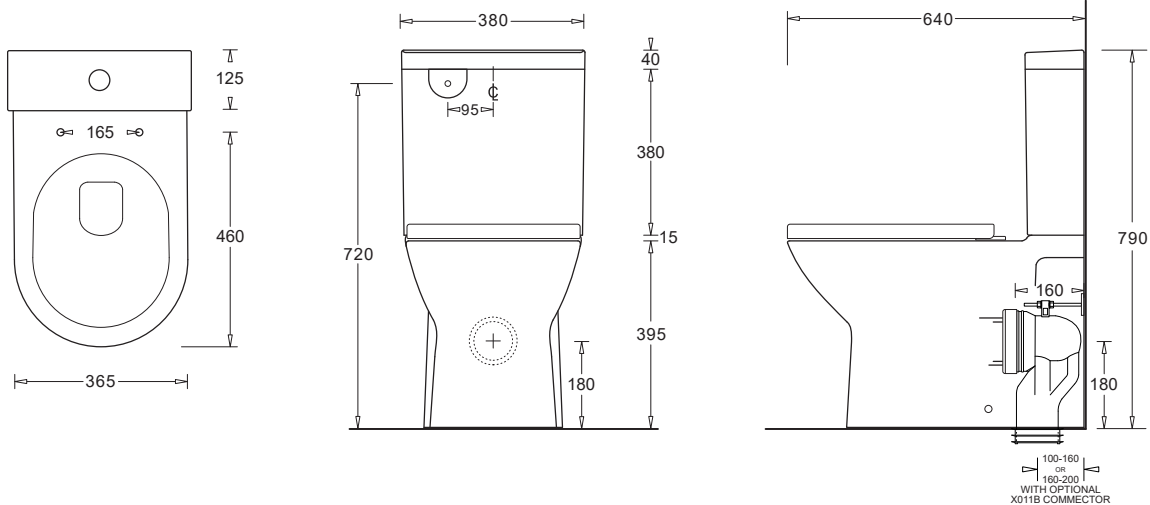

### FEATURES

- Smart and stylish flush to wall vitreous china toilet suite
- Efficient rimless design for hygienic flushing
- Concealed, back-entry water inlet
- Soft-close, quick release toilet seat - choice of Urea or Polypropylene material
- P or S Trap configuration installation
- Variable S Trap pan connector - 100-160mm set out

### PRODUCT DIMENSIONS

### TECHNICAL DATA SHEET

SUPERSEDES ALL PREVIOUS ISSUES

All dimensions are in millimetres and are subject to normal manufacturing variation.  
As product development is ongoing BPA reserves the right to vary specifications without notice.  
Bathroom Products Australia Pty Ltd ABN 87 079 297 617