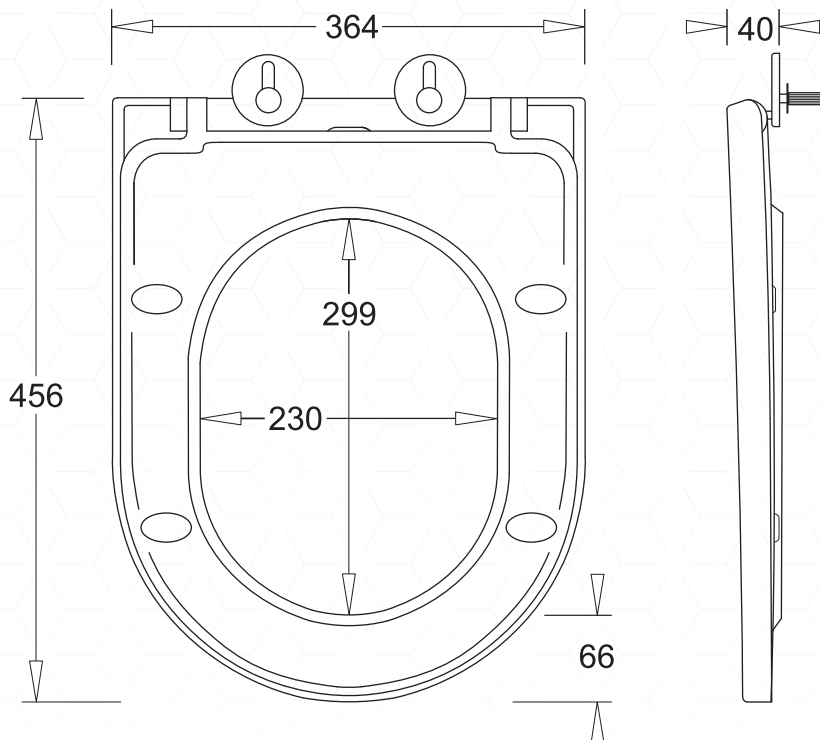

VENEZIA

TOILET SEAT

JohnsonSuisse
Bathroom Solutions

CODE:
JSEV315

FEATURES

- TOP-FIX, SOFT CLOSE, STAINLESS STEEL HINGE
- ONE BUTTON QUICK RELEASE SYSTEM
- TOUGH DUROPLAST CONSTRUCTION

COMPATIBILITY

VENEZIA FLUSH TO WALL RIMLESS TOILET SUITE
VENEZIA WALL FACED RIMLESS TOILET PAN
VENEZIA WALL HUNG RIMLESS TOILET PAN

JTTV331.JTTV333
JTTV611
JTTV711

WARRANTY

5 YEARS PRODUCTS REPLACEMENT

- REFER TO T&C's AT johnsonsuisse.com.au

PRODUCT DIMENSIONS

OPTIONS

VENEZIA SEAT HINGE BOLT KIT XJTTV02

TECHNICAL DATA SHEET

SUPERSEDES ALL PREVIOUS ISSUES

All dimensions are in millimetres and are subject to normal manufacturing variation.
As product development is ongoing BPA reserves the right to vary specifications without notice.
Bathroom Products Australia P/L ABN 87 079 297 617