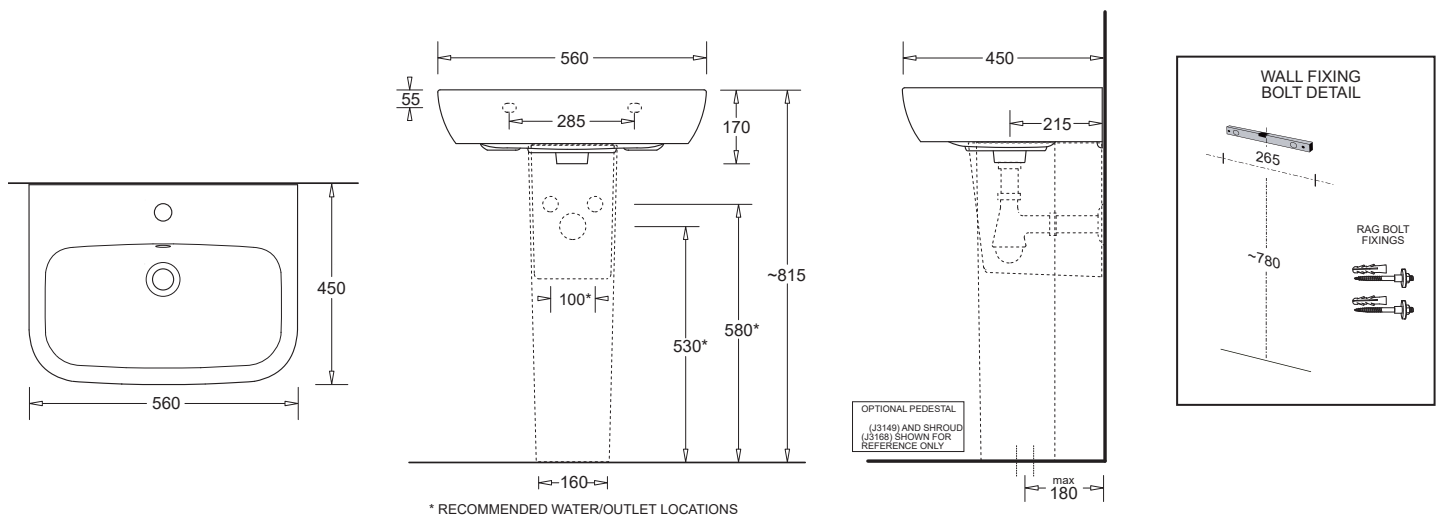

EMILIA 550

WALL BASIN
560 x 450mm

FEATURES

- Contemporary vitreous china wall basin
- Generous, wide soap platform area
- Standard overflow with chrome trim
- Available with 1 taphole
- 32mm waste outlet
- 7.2L bowl capacity

CODE: J3142.1.PW5
MICO :743090

COMPONENTS

Emilia 550 wall basin	J3142.1
Overflow trim - chrome	X063
32mm pop-up waste	PW5
Wall installation kit (rag bolts)	X022

WARRANTY

Vitreous china 25 years replacement
-refer to T&Cs at www.johnsonsuiss.com.au

PRODUCT DIMENSIONS

TECHNICAL DATA SHEET

SUPERSEDES ALL PREVIOUS ISSUES

All dimensions are in millimetres and are subject to normal manufacturing variation.
As product development is ongoing BPA reserves the right to vary specifications without notice.
Bathroom Products Australia Pty Ltd ABN 87 079 297 617