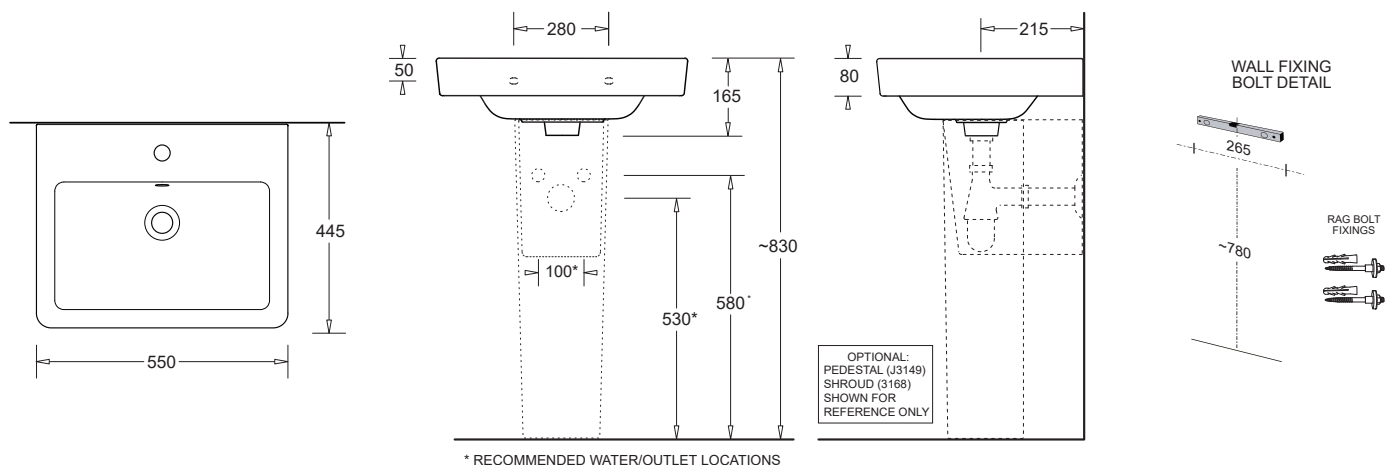

QUADO 550

RECTANGULAR WALL BASIN
 560 x 445mm

CODE: J3162.1.PW6
 MICO :743092

FEATURES

- Contemporary rectangular vitreous china basin
- Wall or countertop installation
- Generous, wide soap platform area
- Standard overflow with chrome trim
- Available with 1 taphole
- 6.6L bowl capacity

COMPONENTS

Quado 550 wall basin	J3162
32mm pop-up waste	PW5
Wall installation kit (rag bolts)	X022

WARRANTY

Vitreous china 25 years replacement
 -refer to T&Cs at www.johnsonsuisse.com.au

PRODUCT DIMENSIONS

TECHNICAL DATA SHEET

SUPERSEDES ALL PREVIOUS ISSUES

All dimensions are in millimetres and are subject to normal manufacturing variation.
 As product development is ongoing BPA reserves the right to vary specifications without notice.
 Bathroom Products Australia Pty Ltd ABN 87 079 297 617