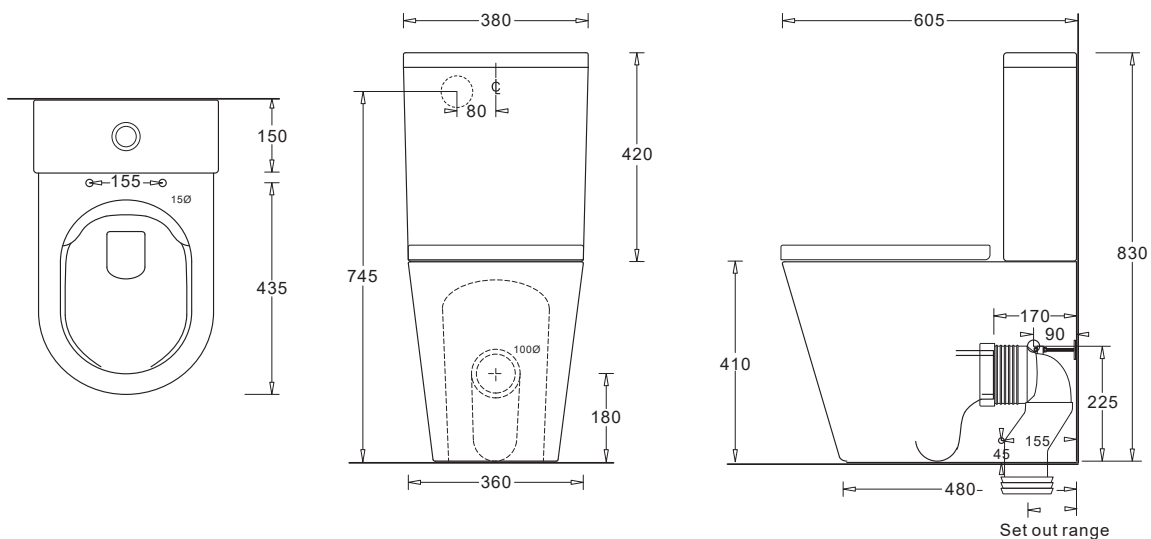

VENEZIA_{COMPACT}

RIMLESS FLUSH TO WALL SUITE SHORT PROJECTION

CODE: JTTV321.JTTV312.311
MICO :743109

FEATURES

- Modern style flush to wall vitreous china toilet suite
- Efficient rimless design for hygienic flushing
- Cistern has a concealed, back-entry water inlet
- Soft-close, quick release toilet seat
- P or S Trap configuration installation
- Variable S Trap pan connector - 95-185mm set out

COMPONENTS

Venezia Rimless Flush to Wall pan	JTTV321
Venezia cistern	JTTV312
Venezia Quick-release, Soft-close seat	JSEV311

WARRANTY

Vitreous china 25 years replacement
-refer to T&Cs at www.johnsonsuiss.com.au

WaterMark
LIC. WM26609
AS1172.1/2
SAI Global

PRODUCT DIMENSIONS

TECHNICAL DATA SHEET

SUPERSEDES ALL PREVIOUS ISSUES

All dimensions are in millimetres and are subject to normal manufacturing variation.
As product development is ongoing BPA reserves the right to vary specifications without notice.
Bathroom Products Australia Pty Ltd ABN 87 079 297 617