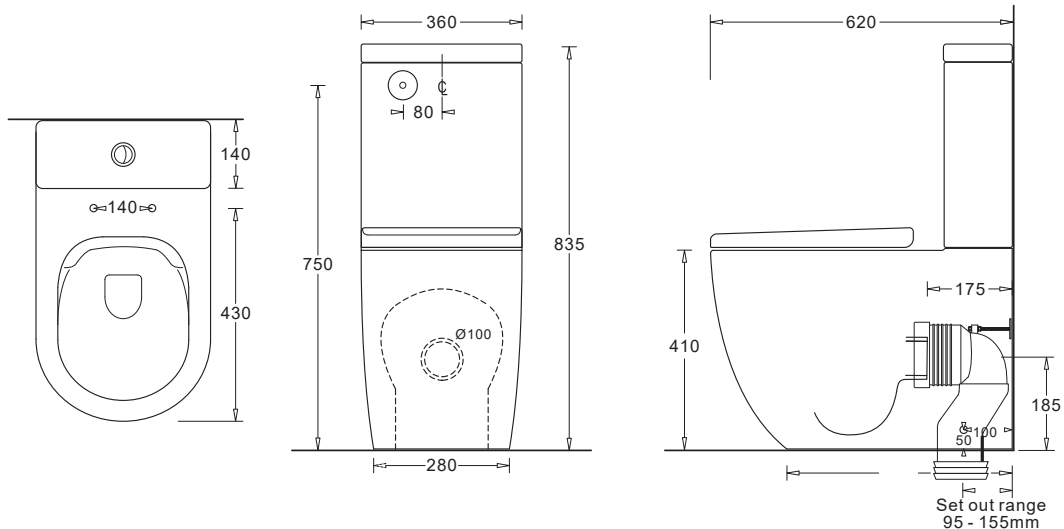

### FEATURES

- Curved front flush to wall vitreous china toilet suite
- Efficient rimless design for hygienic flushing
- Concealed, back-entry water inlet
- Soft-close, quick release toilet seat
- P or S Trap configuration installation
- Variable S Trap pan connector - 95-155mm set out

### COMPONENTS

Gemelli Rimless Flush to Wall pan	JTTG301
Gemelli cistern	JTTG302
Gemelli Quick-release, Soft-close seat	JSEV712

### PRODUCT DIMENSIONS

### TECHNICAL DATA SHEET

SUPERSEDES ALL PREVIOUS ISSUES

All dimensions are in millimetres and are subject to normal manufacturing variation.  
As product development is ongoing BPA reserves the right to vary specifications without notice.  
Bathroom Products Australia Pty Ltd ABN 87 079 297 617