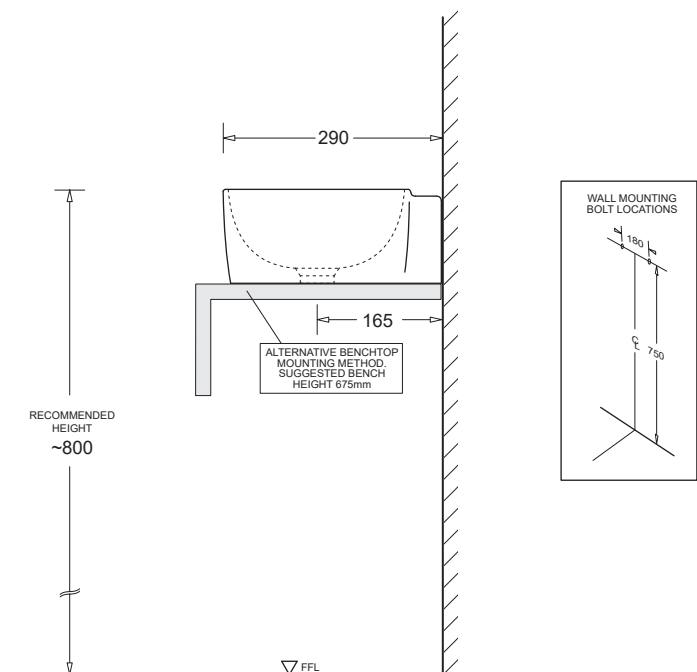

## FEATURES

- Contemporary vitreous china basin with fine lines
- Countertop mounting permits wall or benchtop tapware options
- Available with 1 taphole
- 32mm waste outlet with decorative ceramic cover cap
- 8.1L bowl capacity

## COMPONENTS

Gemelli Compact basin	JBSG840.1
32mm pop-up waste - Chrome	PW6
Installation kit (Rag bolts)	X022

## PRODUCT DIMENSIONS

## TECHNICAL DATA SHEET

SUPERSEDES ALL PREVIOUS ISSUES

All dimensions are in millimetres and are subject to normal manufacturing variation.  
As product development is ongoing BPA reserves the right to vary specifications without notice.  
Bathroom Products Australia Pty Ltd ABN 87 079 297 617