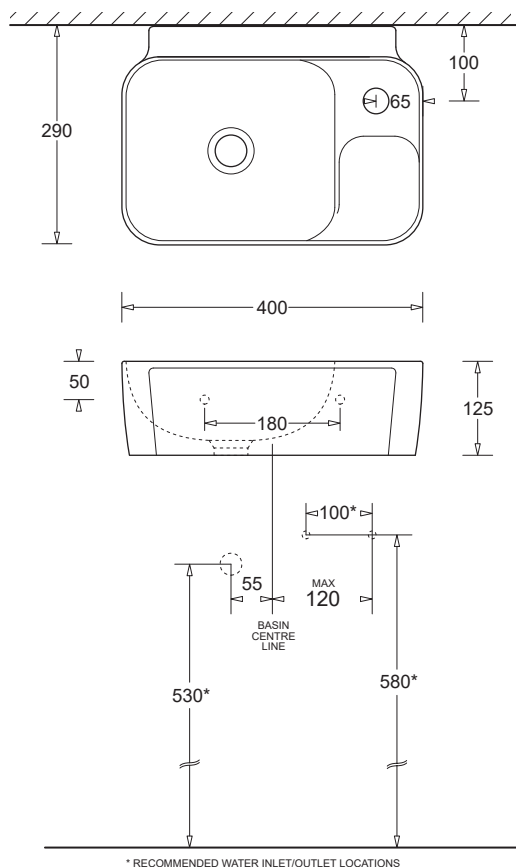

## FEATURES

- Contemporary vitreous china basin with fine lines
- Countertop mounting permits wall or benchtop tapware options
- Available with 1 taphole
- 32mm waste outlet with decorative ceramic cover cap
- 8.1L bowl capacity

## COMPONENTS

Gemelli Compact basin	JBSG840.1
32mm pop-up waste - Chrome	PW6
Installation kit (Rag bolts)	X022

## PRODUCT DIMENSIONS

## TECHNICAL DATA SHEET

SUPERSEDES ALL PREVIOUS ISSUES

All dimensions are in millimetres and are subject to normal manufacturing variation.  
As product development is ongoing BPA reserves the right to vary specifications without notice.  
Bathroom Products Australia Pty Ltd ABN 87 079 297 617