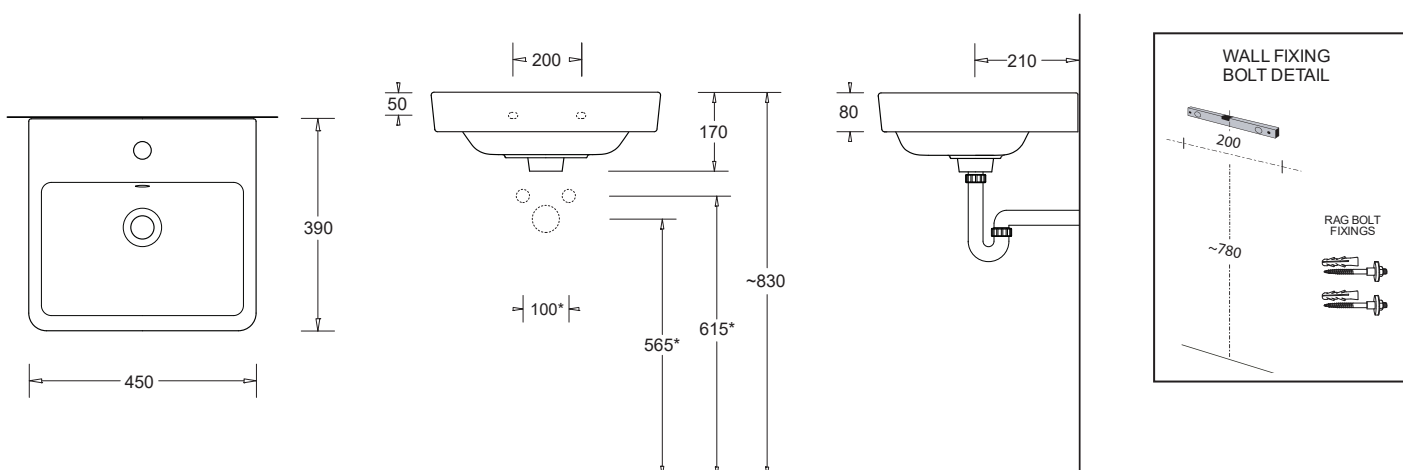

## FEATURES

- Contemporary rectangular ceramic wall basin
- Generous, wide soap platform area
- Standard overflow
- Available with 0 taphole
- 4.0L bowl capacity

## COMPONENTS

Quado 450 wall basin	J3140
Wall installation kit (rag bolts)	X022

## PRODUCT DIMENSIONS