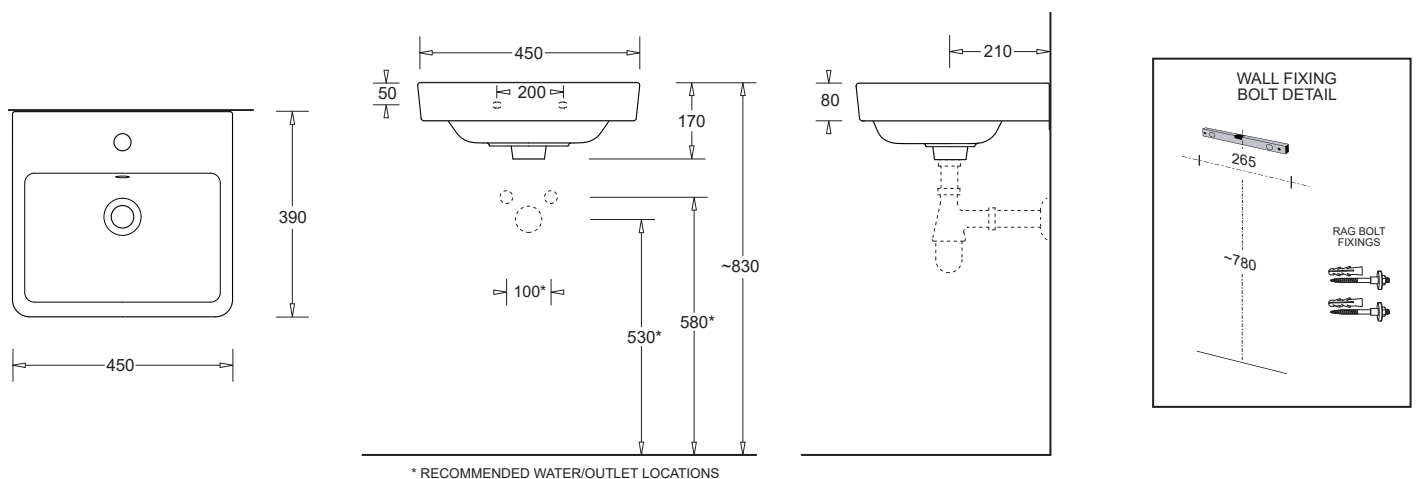

QUADO 450

WALL BASIN
 450 x 390mm

CODE: J3160.0/1.PW5
 MICO :743188

FEATURES

- Contemporary rectangular ceramic wall basin
- Generous, wide soap platform area
- Standard overflow
- Available with 0 or 1 taphole
- 32mm waste outlet
- 4.0L bowl capacity

COMPONENTS

Quado 450 wall basin	J3140
32mm pop-up waste	PW5
Wall installation kit (rag bolts)	X022

WARRANTY

Vitreous china 25 years replacement
 -refer to T&Cs at www.johnsonsuissse.com.au

PRODUCT DIMENSIONS

TECHNICAL DATA SHEET

SUPERSEDES ALL PREVIOUS ISSUES

All dimensions are in millimetres and are subject to normal manufacturing variation.
 As product development is ongoing BPA reserves the right to vary specifications without notice.
 Bathroom Products Australia Pty Ltd ABN 87 079 297 617