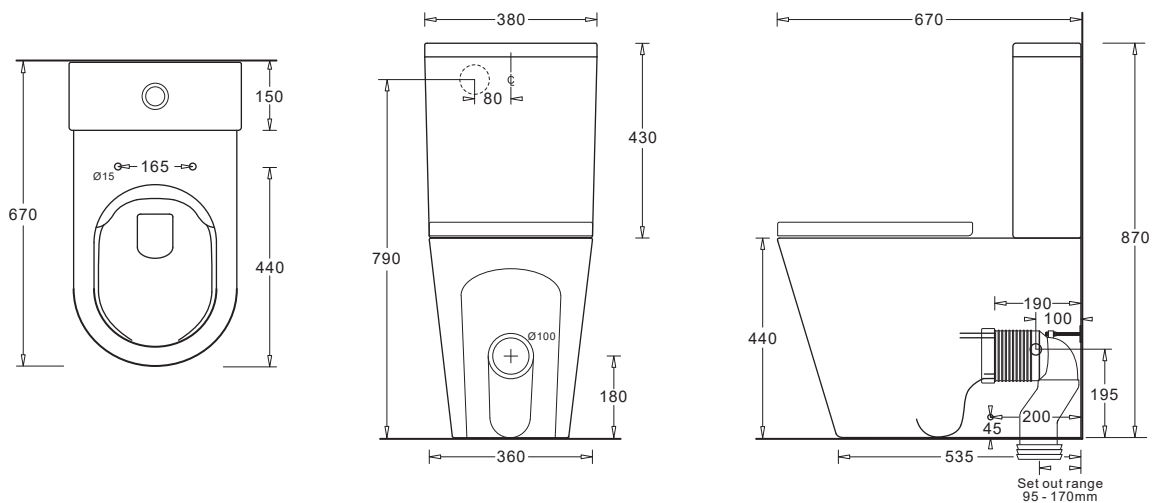

VENEZIA_{COMFORT}

RIMLESS FLUSH TO WALL SUITE

CODE: JTTV331.JTTV333.315
MICO :743110

FEATURES

- Modern style flush to wall vitreous china toilet suite
- Efficient rimless design for hygienic flushing
- Concealed, back-entry water inlet
- Ambulant compliant (to AS1428.1)
- Soft-close, quick release toilet seat
- P or S Trap configuration installation
- Variable S Trap pan connector - 90-190mm set out

COMPONENTS

Venezia Rimless Flush to Wall pan	JTTV331
Venezia cistern	JTTV333
Venezia Quick-release, Soft-close seat	JSEV315

WARRANTY

Vitreous china 25 years replacement
-refer to T&Cs at www.johnsonsuisse.com.au

PRODUCT DIMENSIONS

TECHNICAL DATA SHEET

SUPERSEDES ALL PREVIOUS ISSUES

All dimensions are in millimetres and are subject to normal manufacturing variation.
As product development is ongoing BPA reserves the right to vary specifications without notice.
Bathroom Products Australia Pty Ltd ABN 87 079 297 617