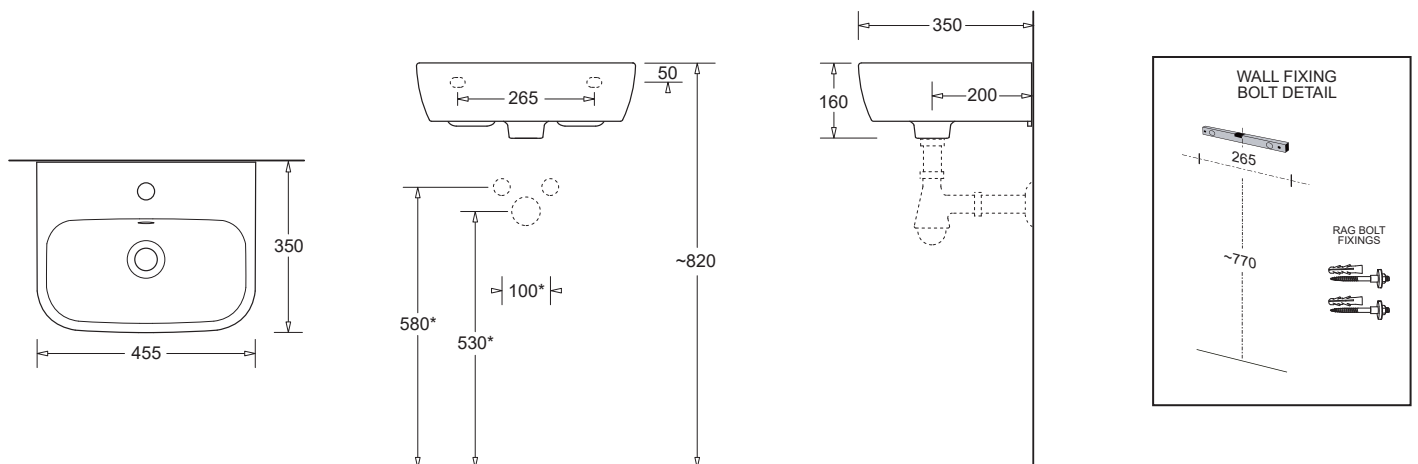

### FEATURES

- Contemporary vitreous china wall basin
- Generous, wide soap platform area
- Standard overflow with chrome trim
- Available with 1 taphole
- 32mm waste outlet
- 3.5L bowl capacity

### COMPONENTS

Emilia 450 wall basin	J3140
Overflow trim - chrome	X063
32mm pop-up waste	PW5
Wall installation kit (rag bolts)	X022

### PRODUCT DIMENSIONS