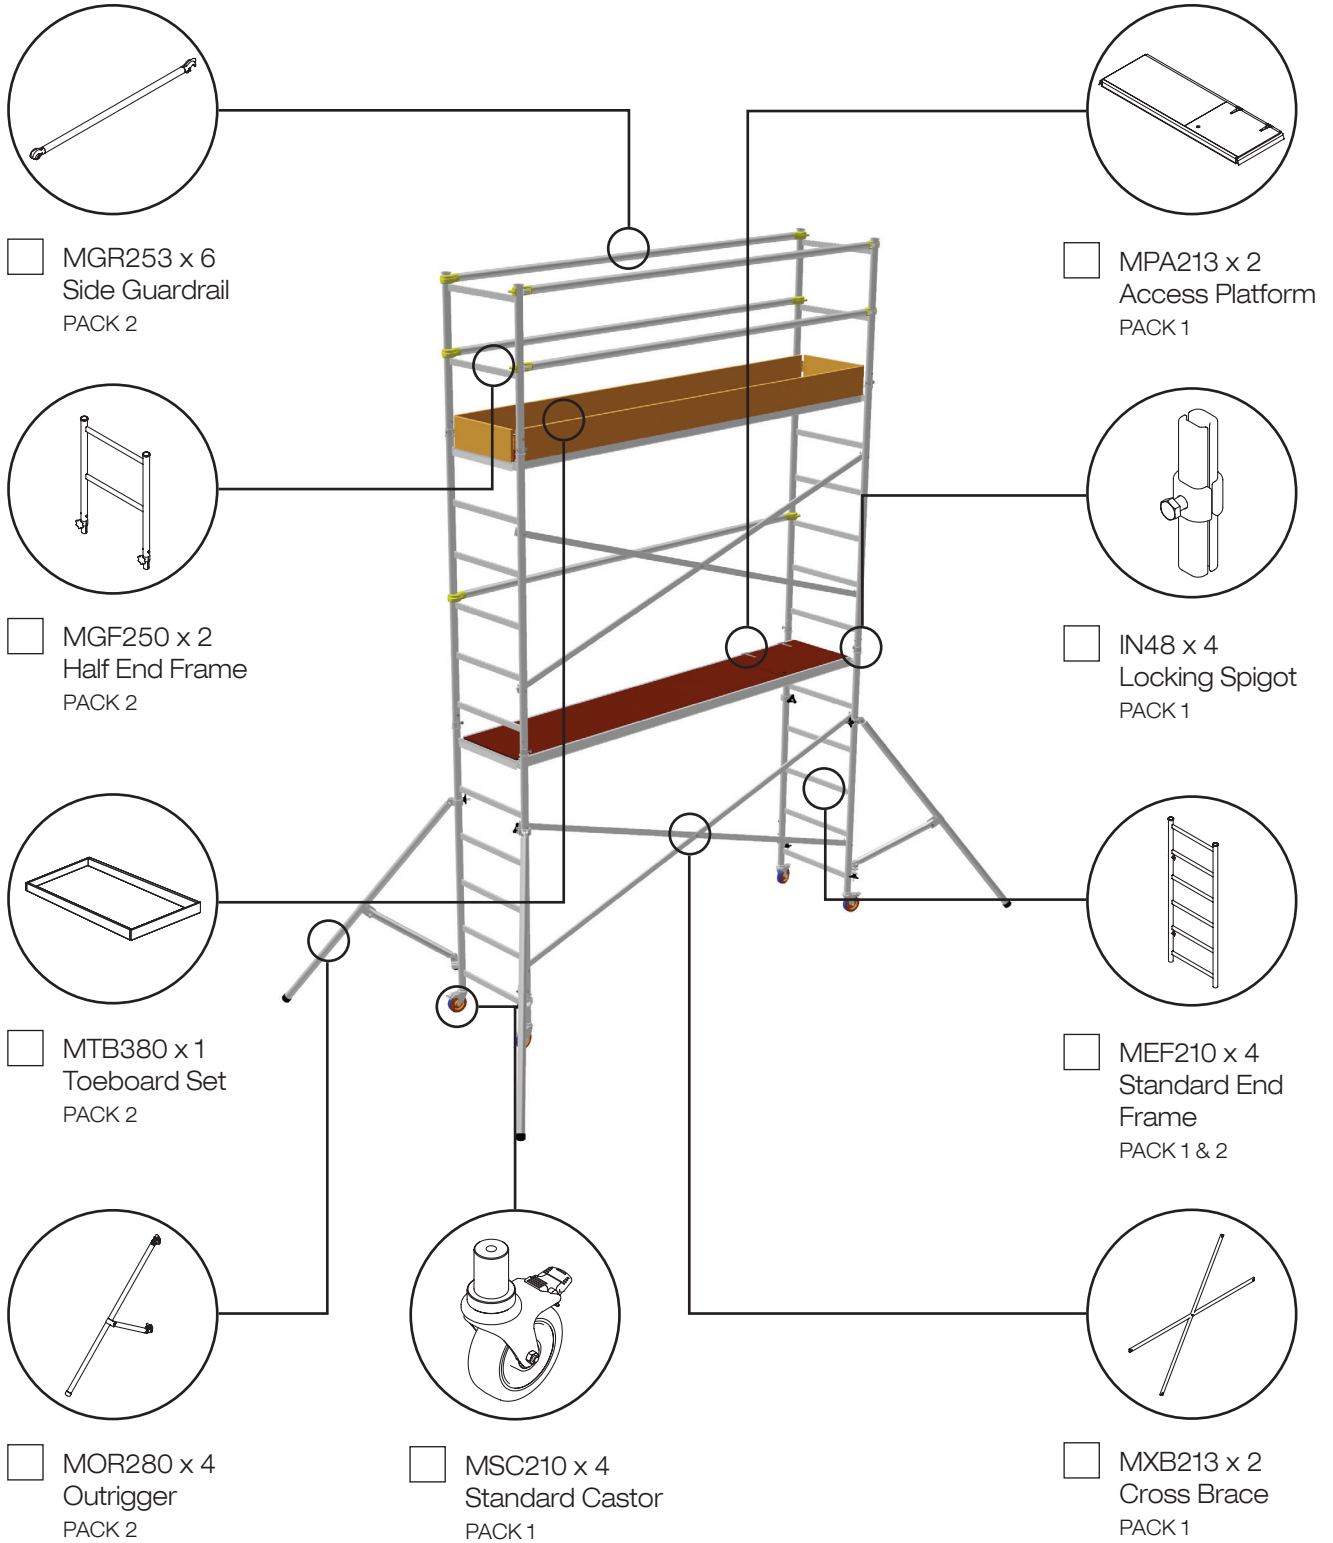

FREEPHONE 0800 394 222

sales@easyaccess.co.nz www.easyaccess.co.nz

PRODUCT COMPONENTS - MM313

MM313 tower is packed and dispatched in 2 PACKS

FREephone 0800 394 222

sales@easyaccess.co.nz www.easyaccess.co.nz

PRODUCT COMPONENTS - MM413

MM413 tower is packed and dispatched in 2 PACKS

FREEPHONE 0800 394 222

sales@easyaccess.co.nz www.easyaccess.co.nz