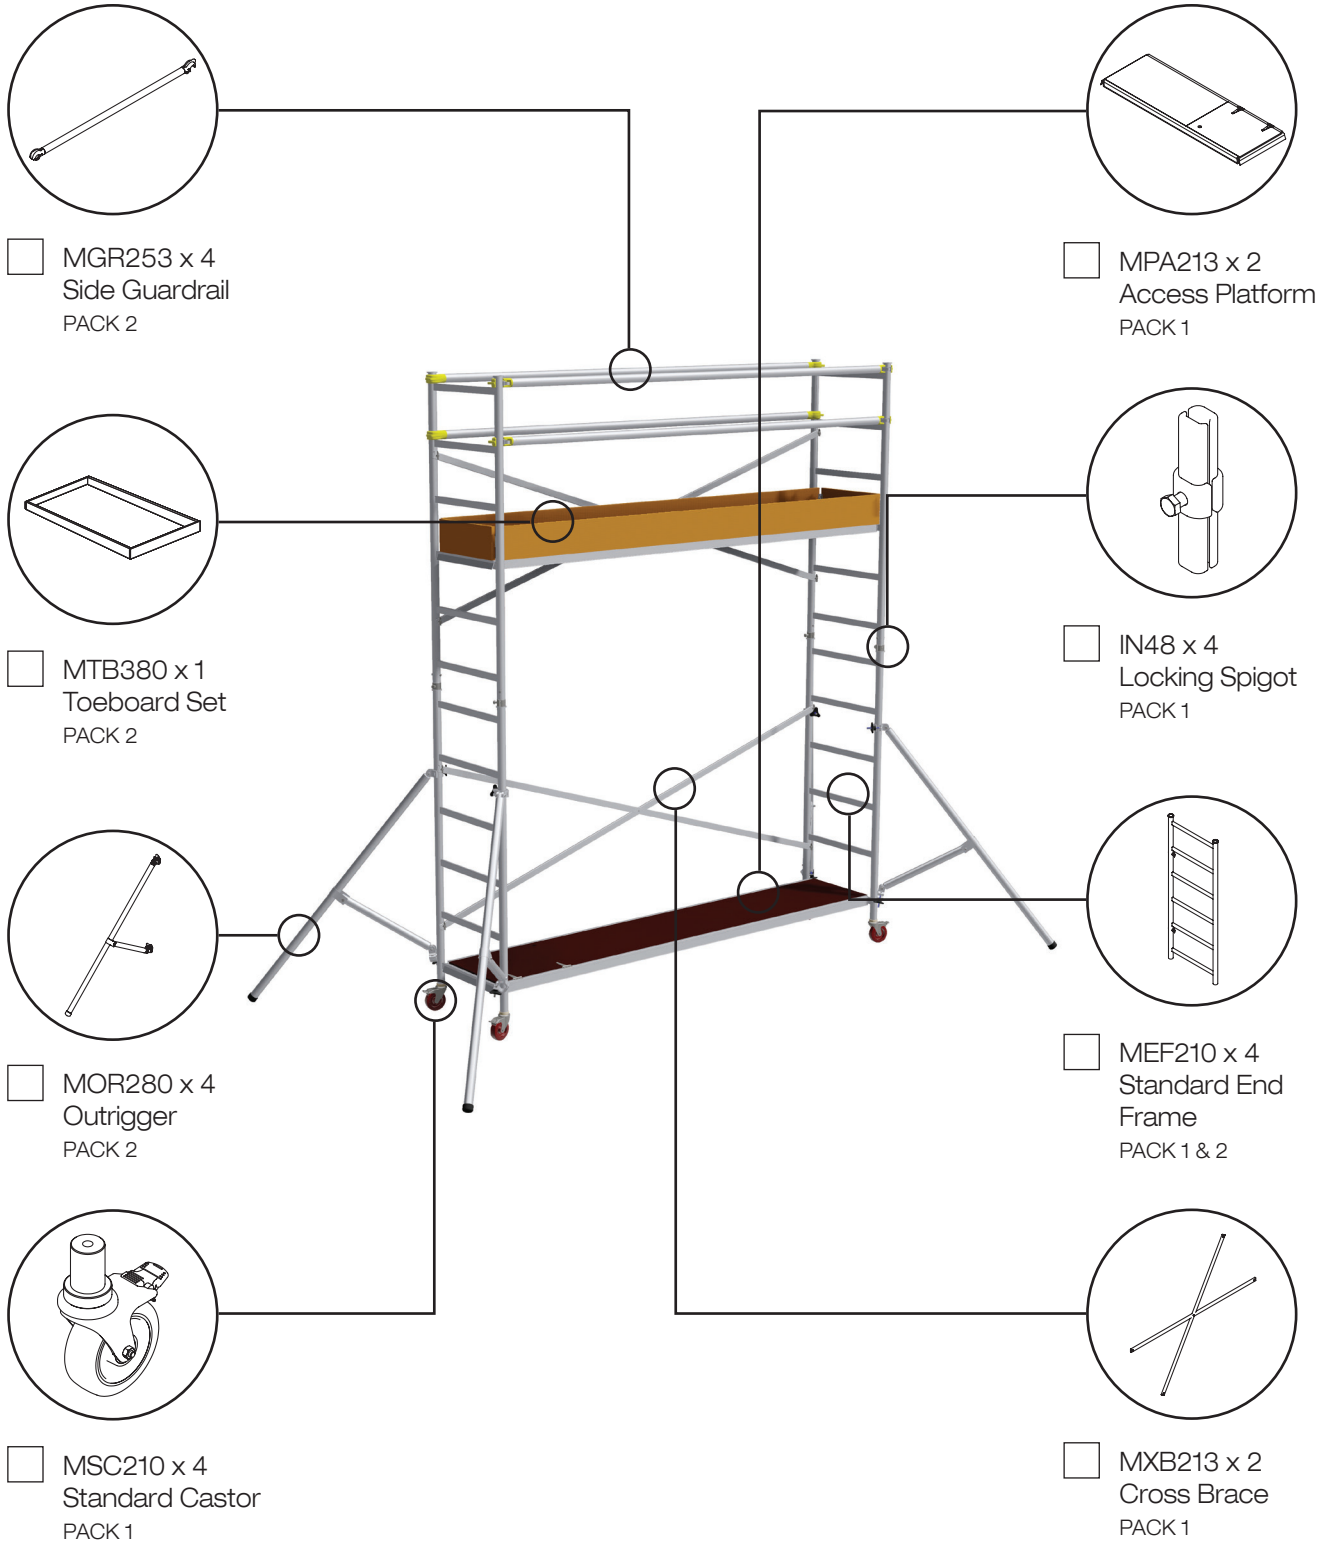

PRODUCT COMPONENTS - MM213

MM213 tower is packed and dispatched in 1 PACK

FREEPHONE 0800 394 222

sales@easyaccess.co.nz www.easyaccess.co.nz

PRODUCT COMPONENTS - MM253

MM253 tower is packed and dispatched in 1 PACK

FREEPHONE 0800 394 222

sales@easyaccess.co.nz www.easyaccess.co.nz

PRODUCT COMPONENTS - MM313

MM313 tower is packed and dispatched in 2 PACKS

FREephone 0800 394 222

sales@easyaccess.co.nz www.easyaccess.co.nz

PRODUCT COMPONENTS - MM413

MM413 tower is packed and dispatched in 2 PACKS

FREEPHONE 0800 394 222

sales@easyaccess.co.nz www.easyaccess.co.nz