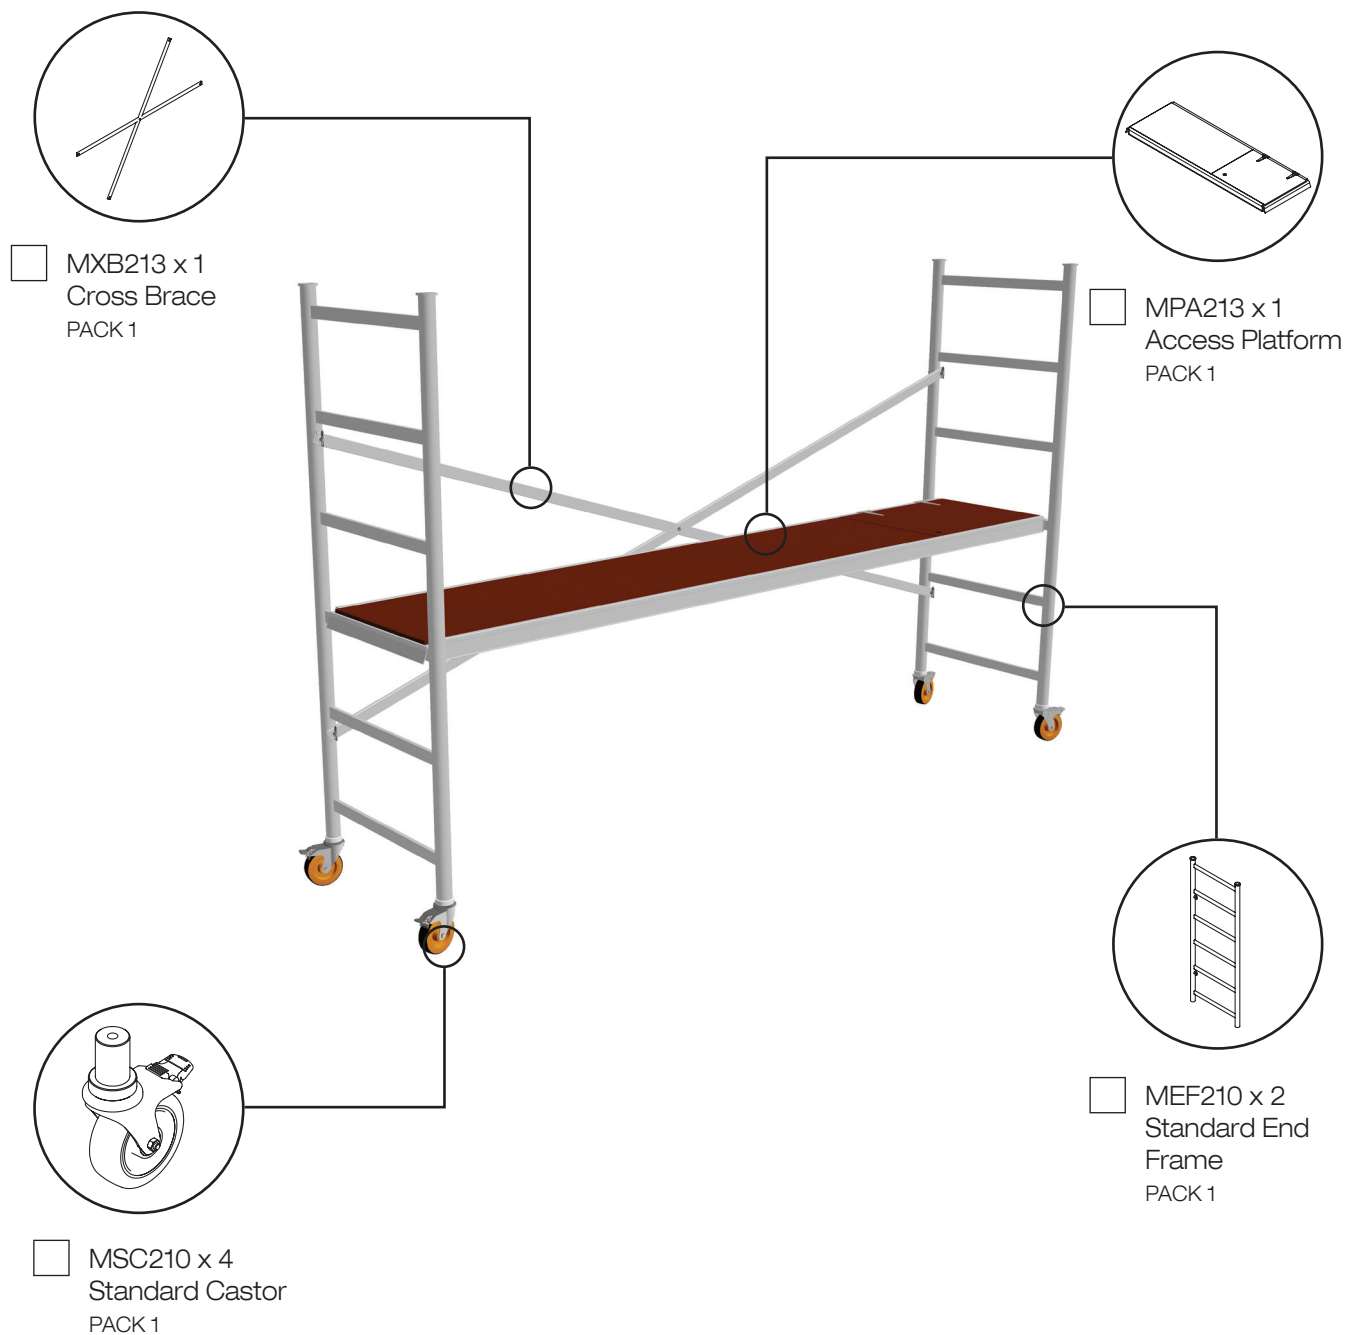

PRODUCT COMPONENTS - MM213

MM213 tower is packed and dispatched in 1 PACK

FREEPHONE 0800 394 222

sales@easyaccess.co.nz www.easyaccess.co.nz

PRODUCT COMPONENTS - MM253

MM253 tower is packed and dispatched in 1 PACK

FREEPHONE 0800 394 222

sales@easyaccess.co.nz www.easyaccess.co.nz

PRODUCT COMPONENTS - MM313

MM313 tower is packed and dispatched in 2 PACKS

FREephone 0800 394 222

sales@easyaccess.co.nz www.easyaccess.co.nz

PRODUCT COMPONENTS - MM413

MM413 tower is packed and dispatched in 2 PACKS

FREEPHONE 0800 394 222

sales@easyaccess.co.nz www.easyaccess.co.nz