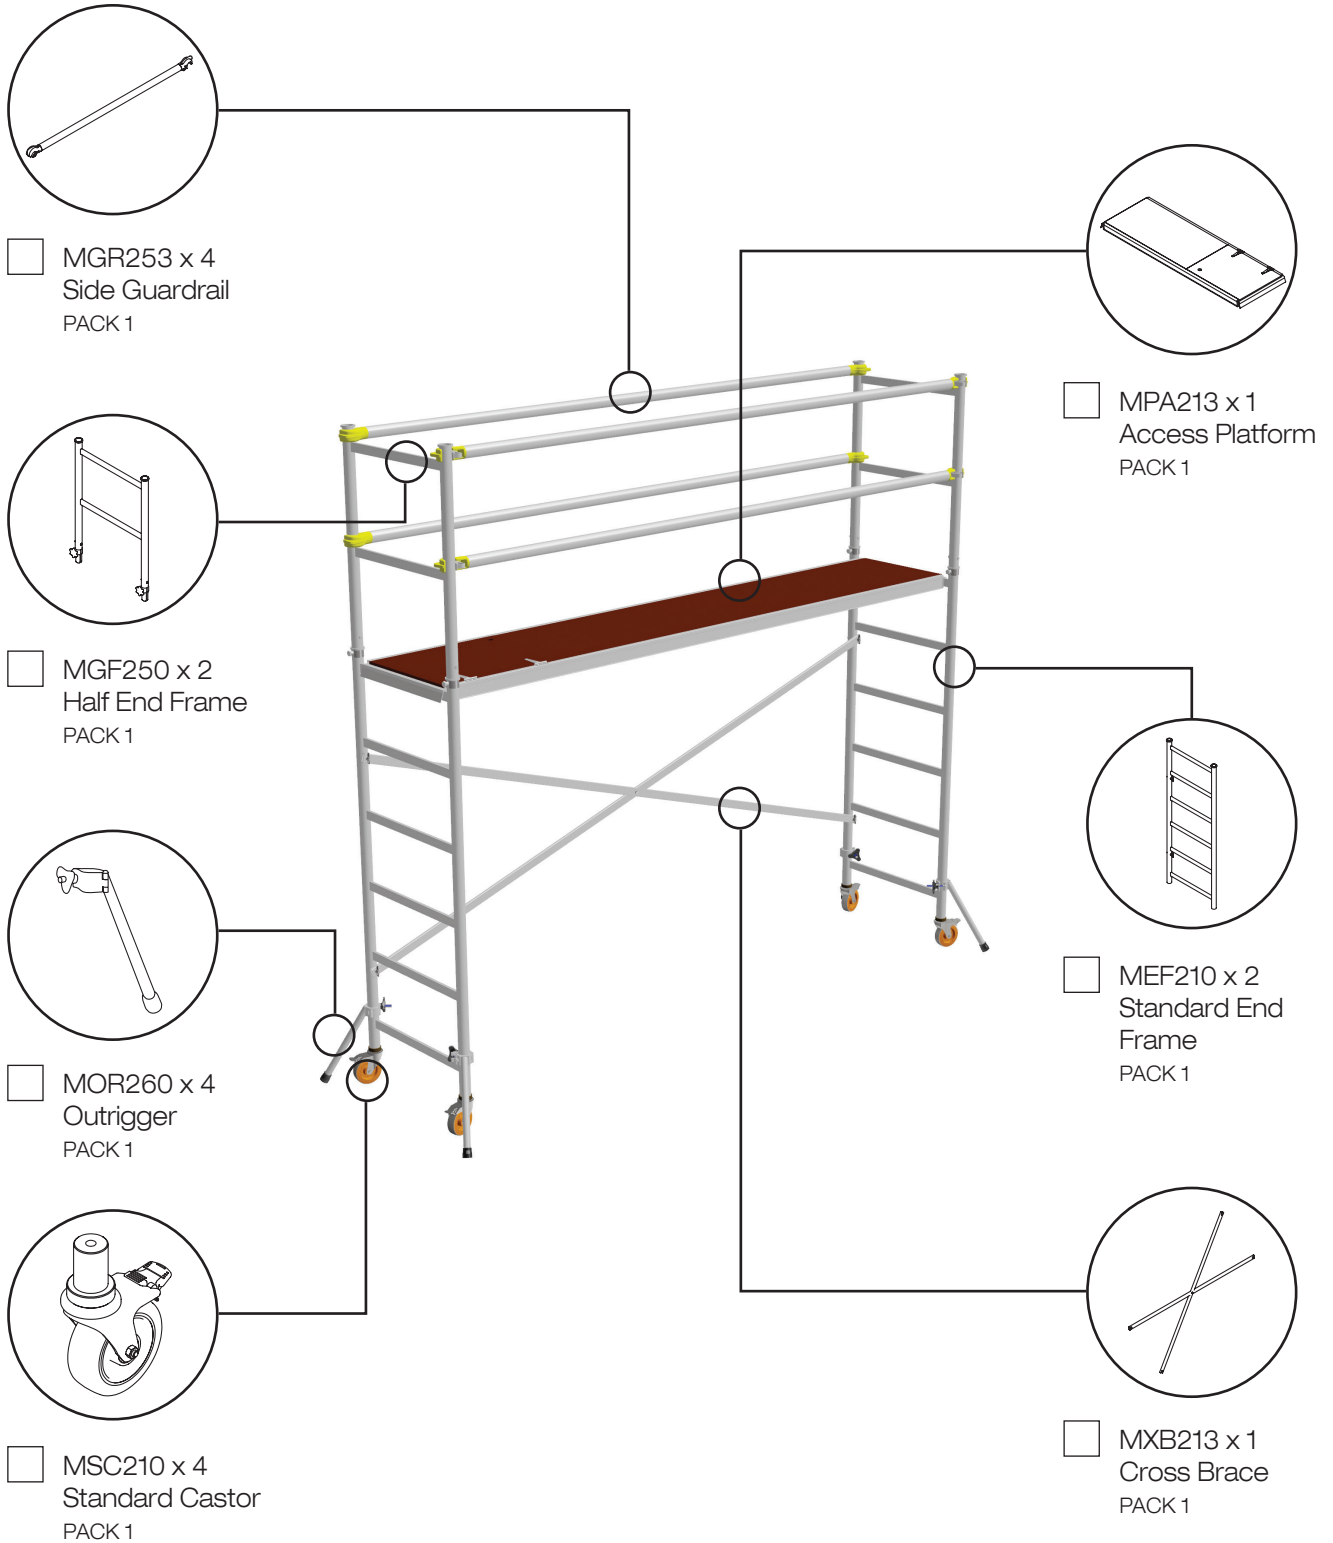

PRODUCT COMPONENTS - MM213

MM213 tower is packed and dispatched in 1 PACK

FREEPHONE 0800 394 222

sales@easyaccess.co.nz www.easyaccess.co.nz

PRODUCT COMPONENTS - MM253

MM253 tower is packed and dispatched in 1 PACK

FREEPHONE 0800 394 222

sales@easyaccess.co.nz www.easyaccess.co.nz

PRODUCT COMPONENTS - MM313

MM313 tower is packed and dispatched in 2 PACKS

FREephone 0800 394 222

sales@easyaccess.co.nz www.easyaccess.co.nz

PRODUCT COMPONENTS - MM413

MM413 tower is packed and dispatched in 2 PACKS

FREEPHONE 0800 394 222

sales@easyaccess.co.nz www.easyaccess.co.nz