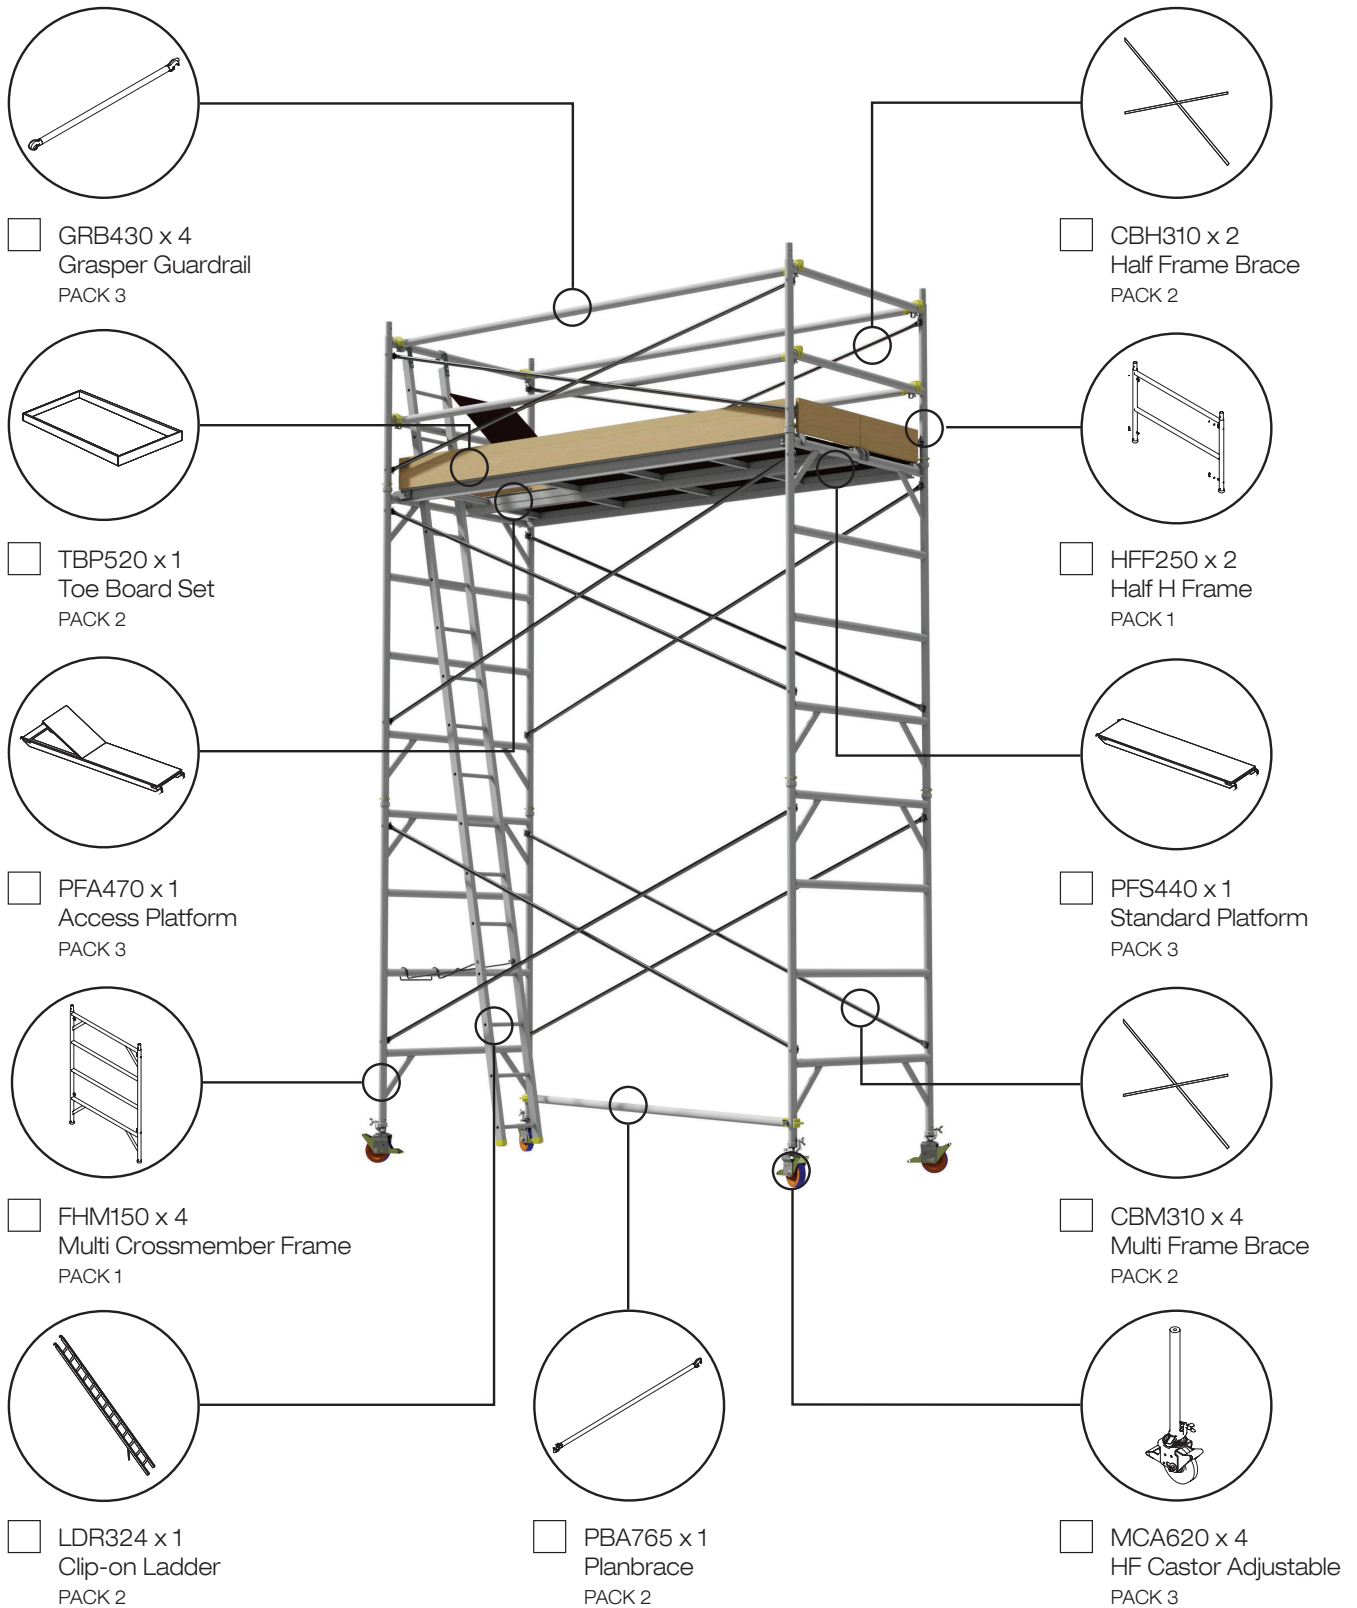

CBM310 x 4
Multi Frame Brace
PACK 2

TBP520 x 1
Toe Board Set
PACK 2

PFS440 x 1
Standard Platform
PACK 3

PFA470 x 1
Access Platform
PACK 3

PBA765 x 1
Planbrace
PACK 2

FHM150 x 4
Multi Crossmember Frame
PACK 1

MCA620 x 4
HF Castor Adjustable
PACK 3

LDR323 x 1
Clip-on Ladder
PACK 2

FREEPHONE 0800 394 222

sales@easyaccess.co.nz www.easyaccess.co.nz

PRODUCT COMPONENTS - FMT400

FMT400 tower is packed and dispatched in **3 PACKS**

FREEPHONE 0800 394 222

sales@easyaccess.co.nz www.easyaccess.co.nz

PRODUCT COMPONENTS - FMT410

FMT410 tower is packed and dispatched in 3 PACKS

FREEPHONE 0800 394 222

sales@easyaccess.co.nz www.easyaccess.co.nz

PRODUCT COMPONENTS - FMT500

FMT500 tower is packed and dispatched in **3 PACKS**

FREEPHONE 0800 394 222

sales@easyaccess.co.nz www.easyaccess.co.nz

PRODUCT COMPONENTS - FMT510

FMT510 tower is packed and dispatched in **3 PACKS**