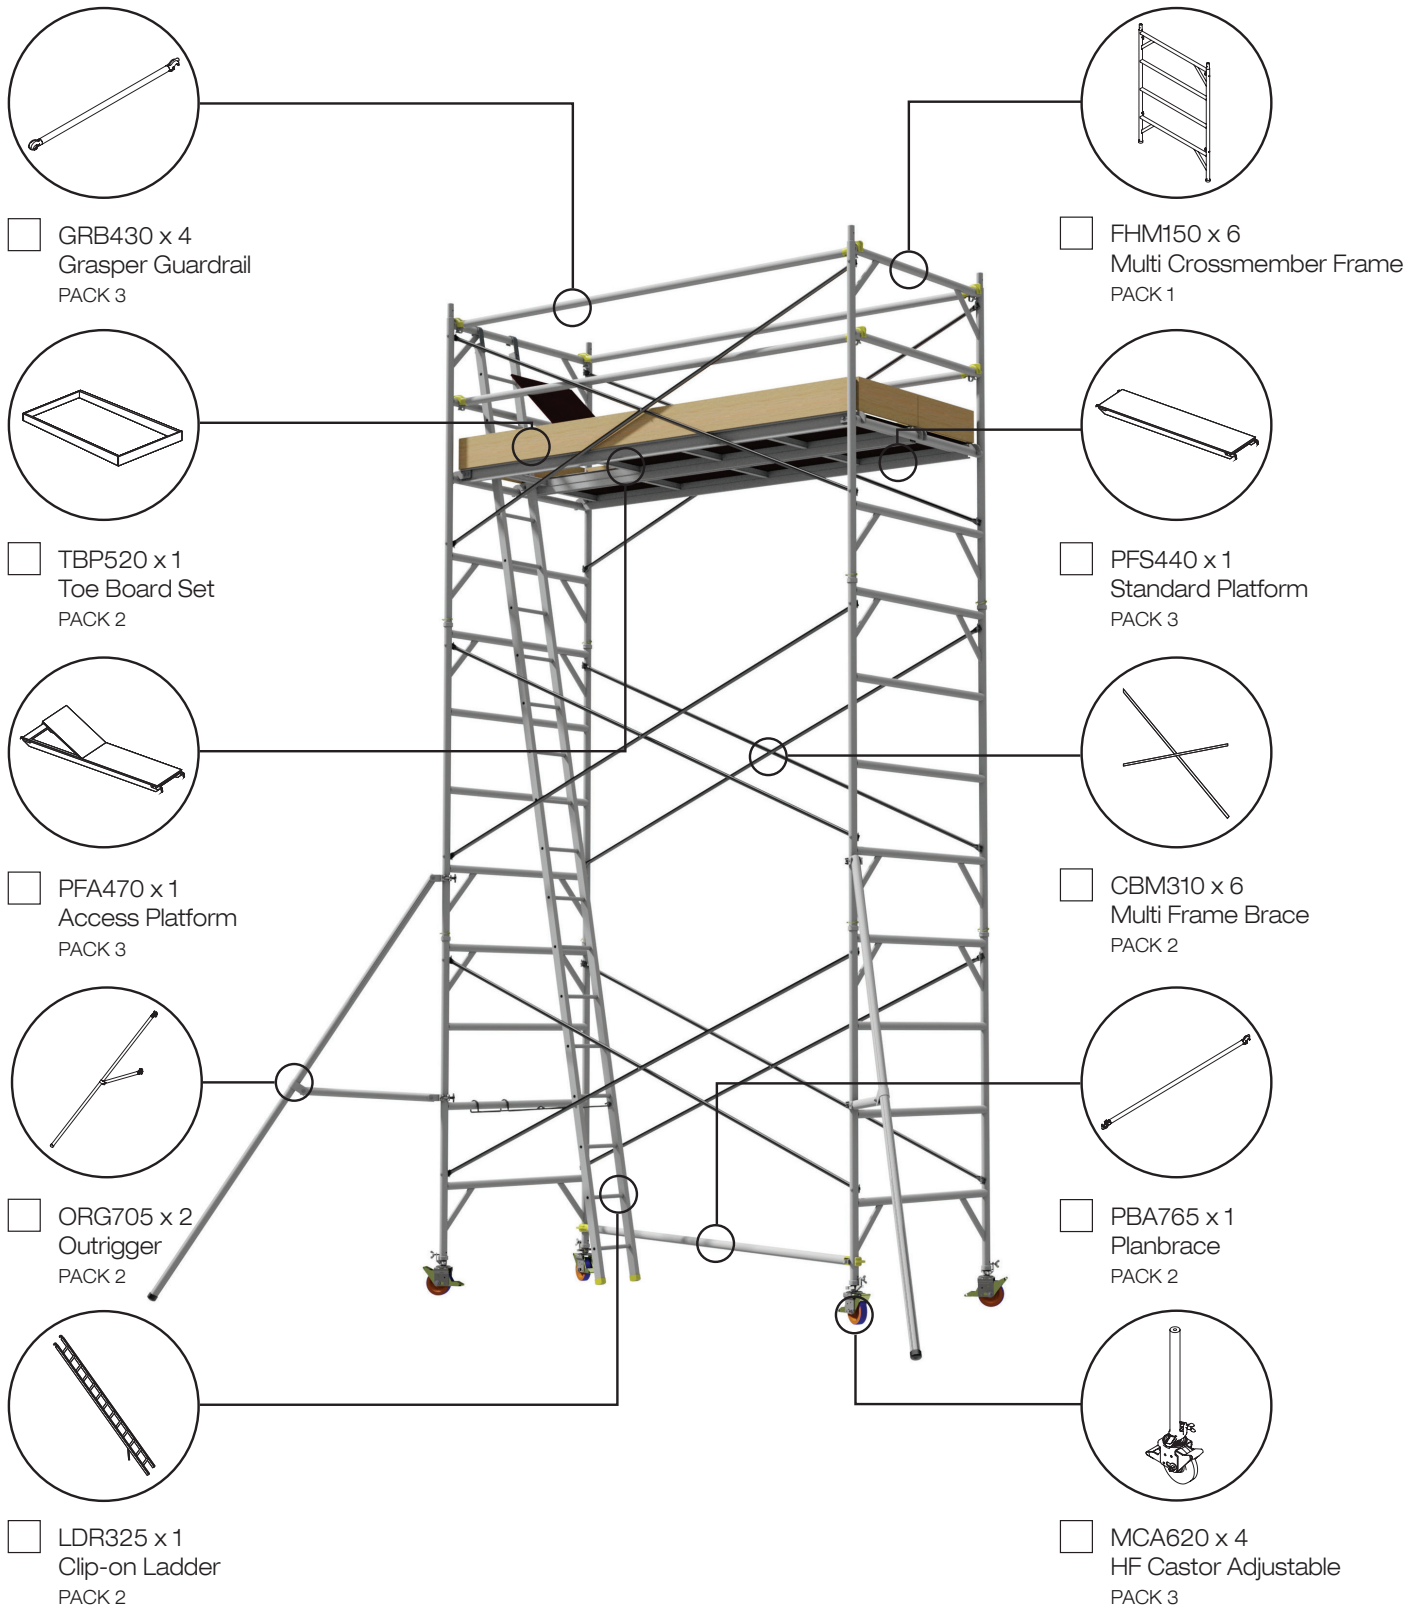

PRODUCT COMPONENTS - FMT500

FMT500 tower is packed and dispatched in **3 PACKS**

FREEPHONE 0800 394 222

sales@easyaccess.co.nz www.easyaccess.co.nz

PRODUCT COMPONENTS - FMT510

FMT510 tower is packed and dispatched in **3 PACKS**