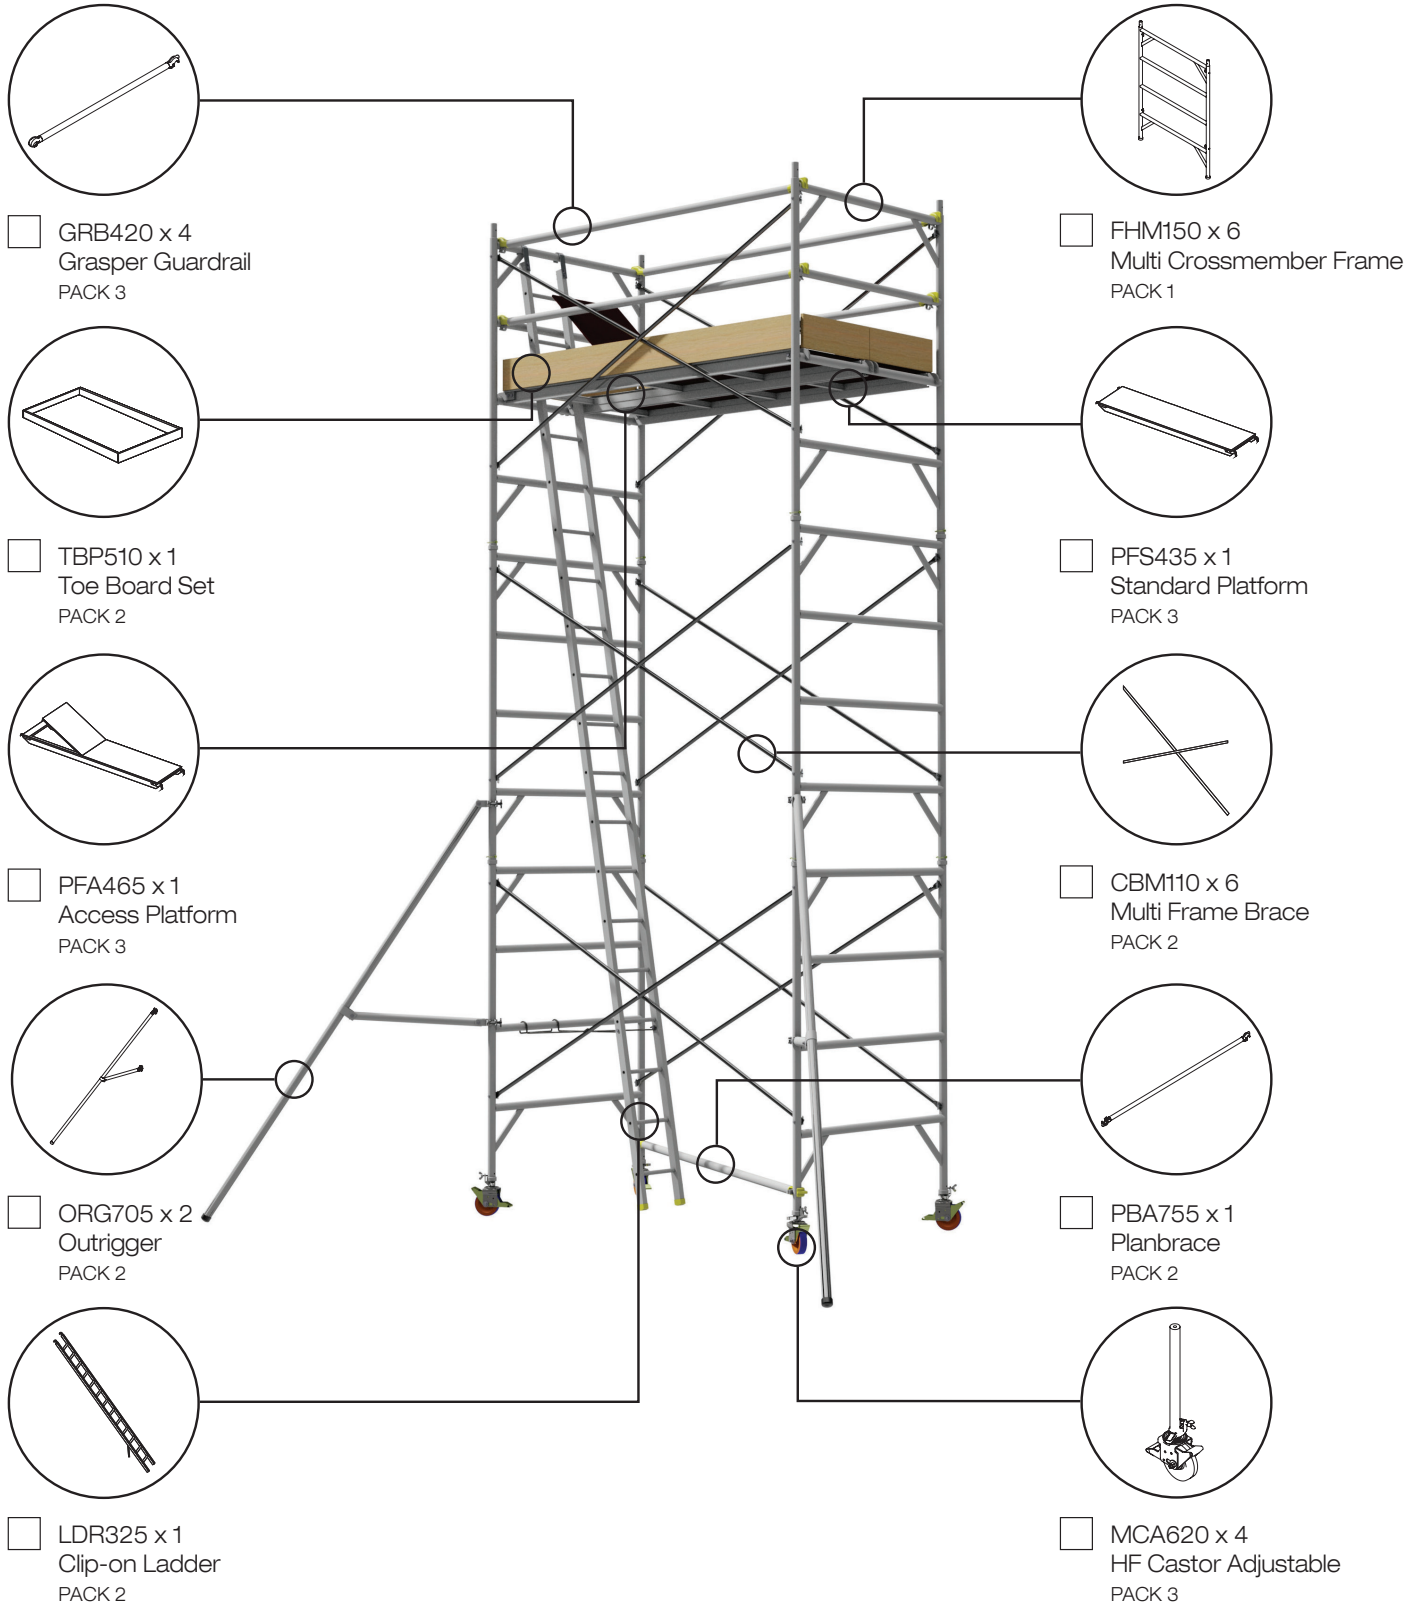

FREEPHONE 0800 394 222

sales@easyaccess.co.nz www.easyaccess.co.nz

PRODUCT COMPONENTS - FMT410

FMT410 tower is packed and dispatched in 3 PACKS

FREEPHONE 0800 394 222

sales@easyaccess.co.nz www.easyaccess.co.nz

PRODUCT COMPONENTS - FMT500

FMT500 tower is packed and dispatched in **3 PACKS**

FREEPHONE 0800 394 222

sales@easyaccess.co.nz www.easyaccess.co.nz

PRODUCT COMPONENTS - FMT510

FMT510 tower is packed and dispatched in **3 PACKS**