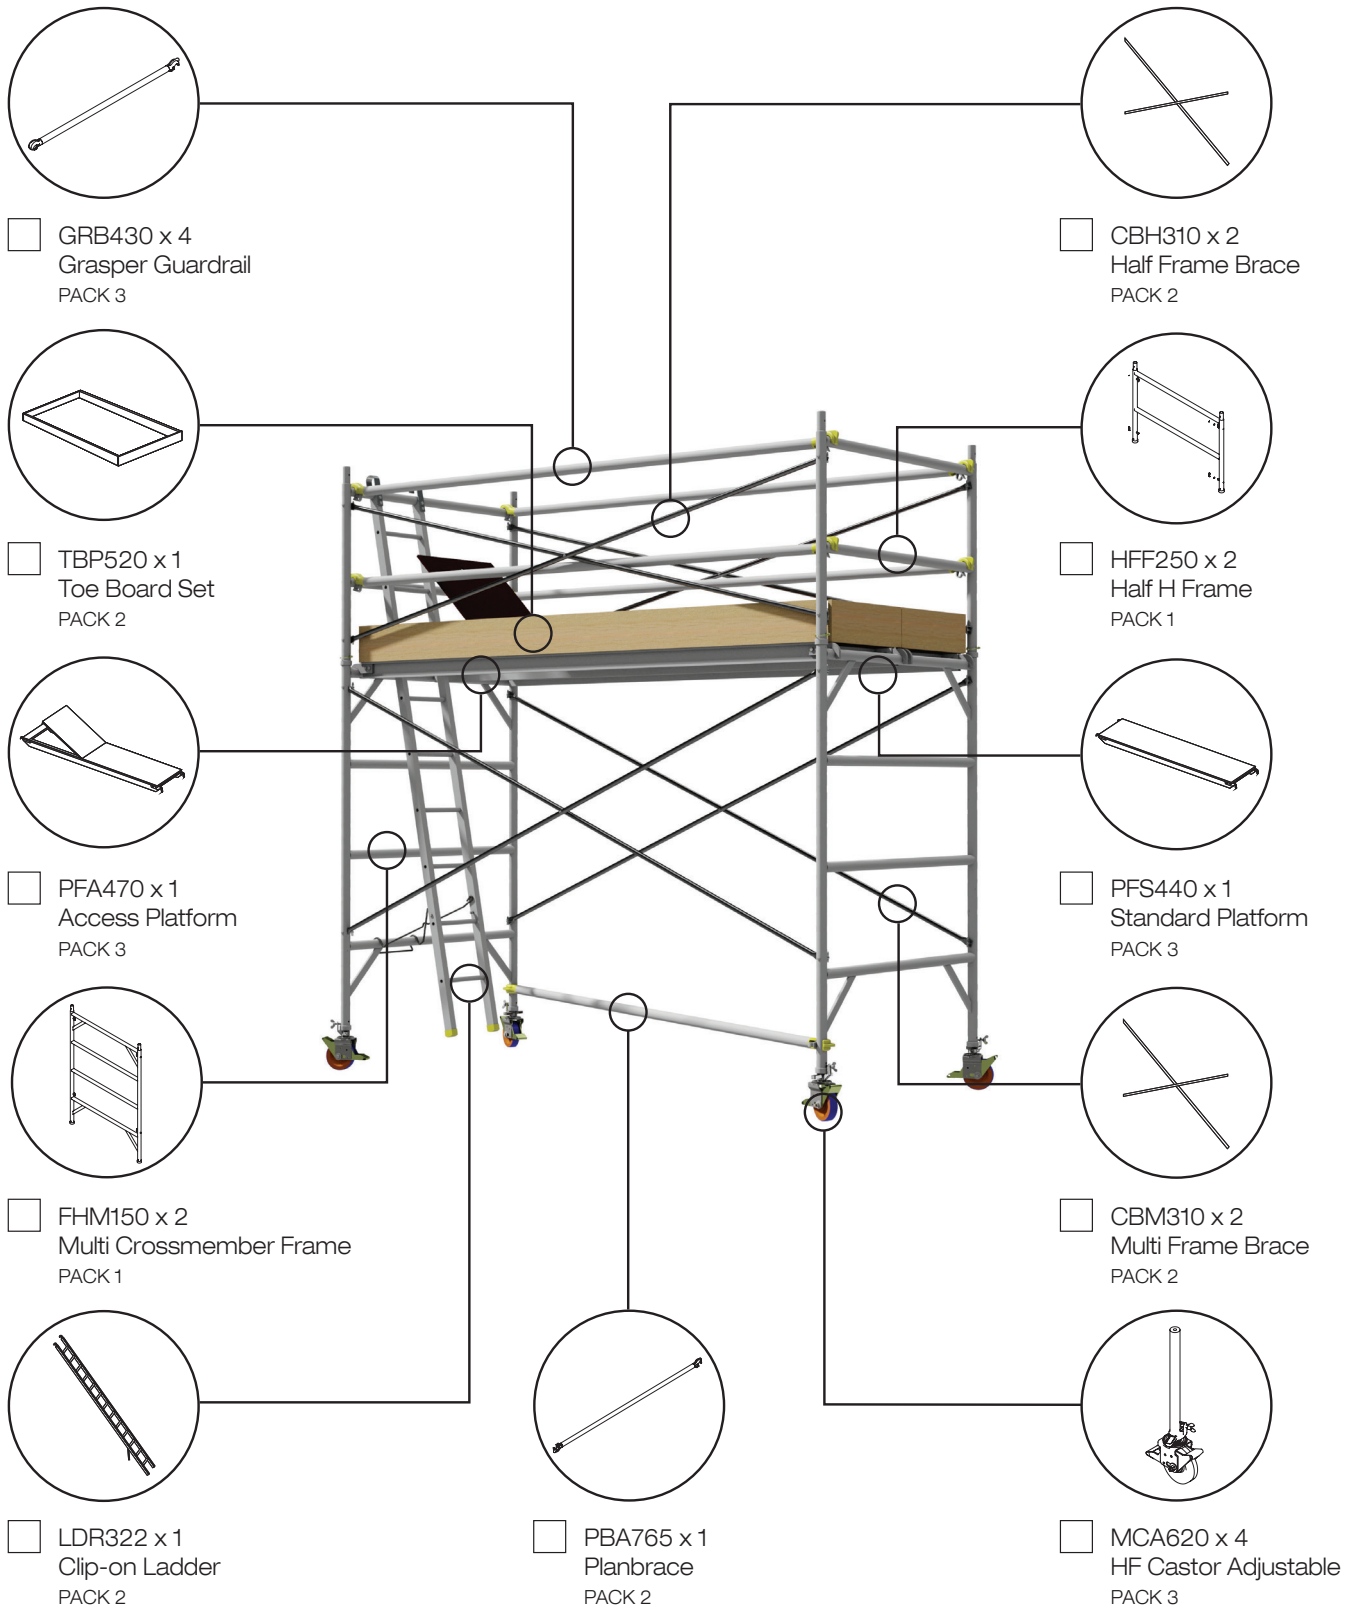

PRODUCT COMPONENTS - FMT210

FMT210 tower is packed and dispatched in **3 PACKS**

FREEPHONE 0800 394 222

sales@easyaccess.co.nz www.easyaccess.co.nz

PRODUCT COMPONENTS - FMT200

FMT200 tower is packed and dispatched in **3 PACKS**

FREEPHONE 0800 394 222

sales@easyaccess.co.nz www.easyaccess.co.nz

PRODUCT COMPONENTS - FMT300

FMT300 tower is packed and dispatched in **3 PACKS**

GRB420 x 4
Grasper Guardrail
PACK 3

CBM110 x 4
Multi Frame Brace
PACK 2

TBP510 x 1
Toe Board Set
PACK 2

PFS435 x 1
Standard Platform
PACK 3

PFA465 x 1
Access Platform
PACK 3

PBA755 x 1
Planbrace
PACK 2

FHM150 x 4
Multi Crossmember Frame
PACK 1

MCA620 x 4
HF Castor Adjustable
PACK 3

LDR323 x 1
Clip-on Ladder
PACK 2

FREEPHONE 0800 394 222

sales@easyaccess.co.nz www.easyaccess.co.nz

PRODUCT COMPONENTS - FMT310

FMT310 tower is packed and dispatched in 3 PACKS

GRB430 x 4
Grasper Guardrail
PACK 3