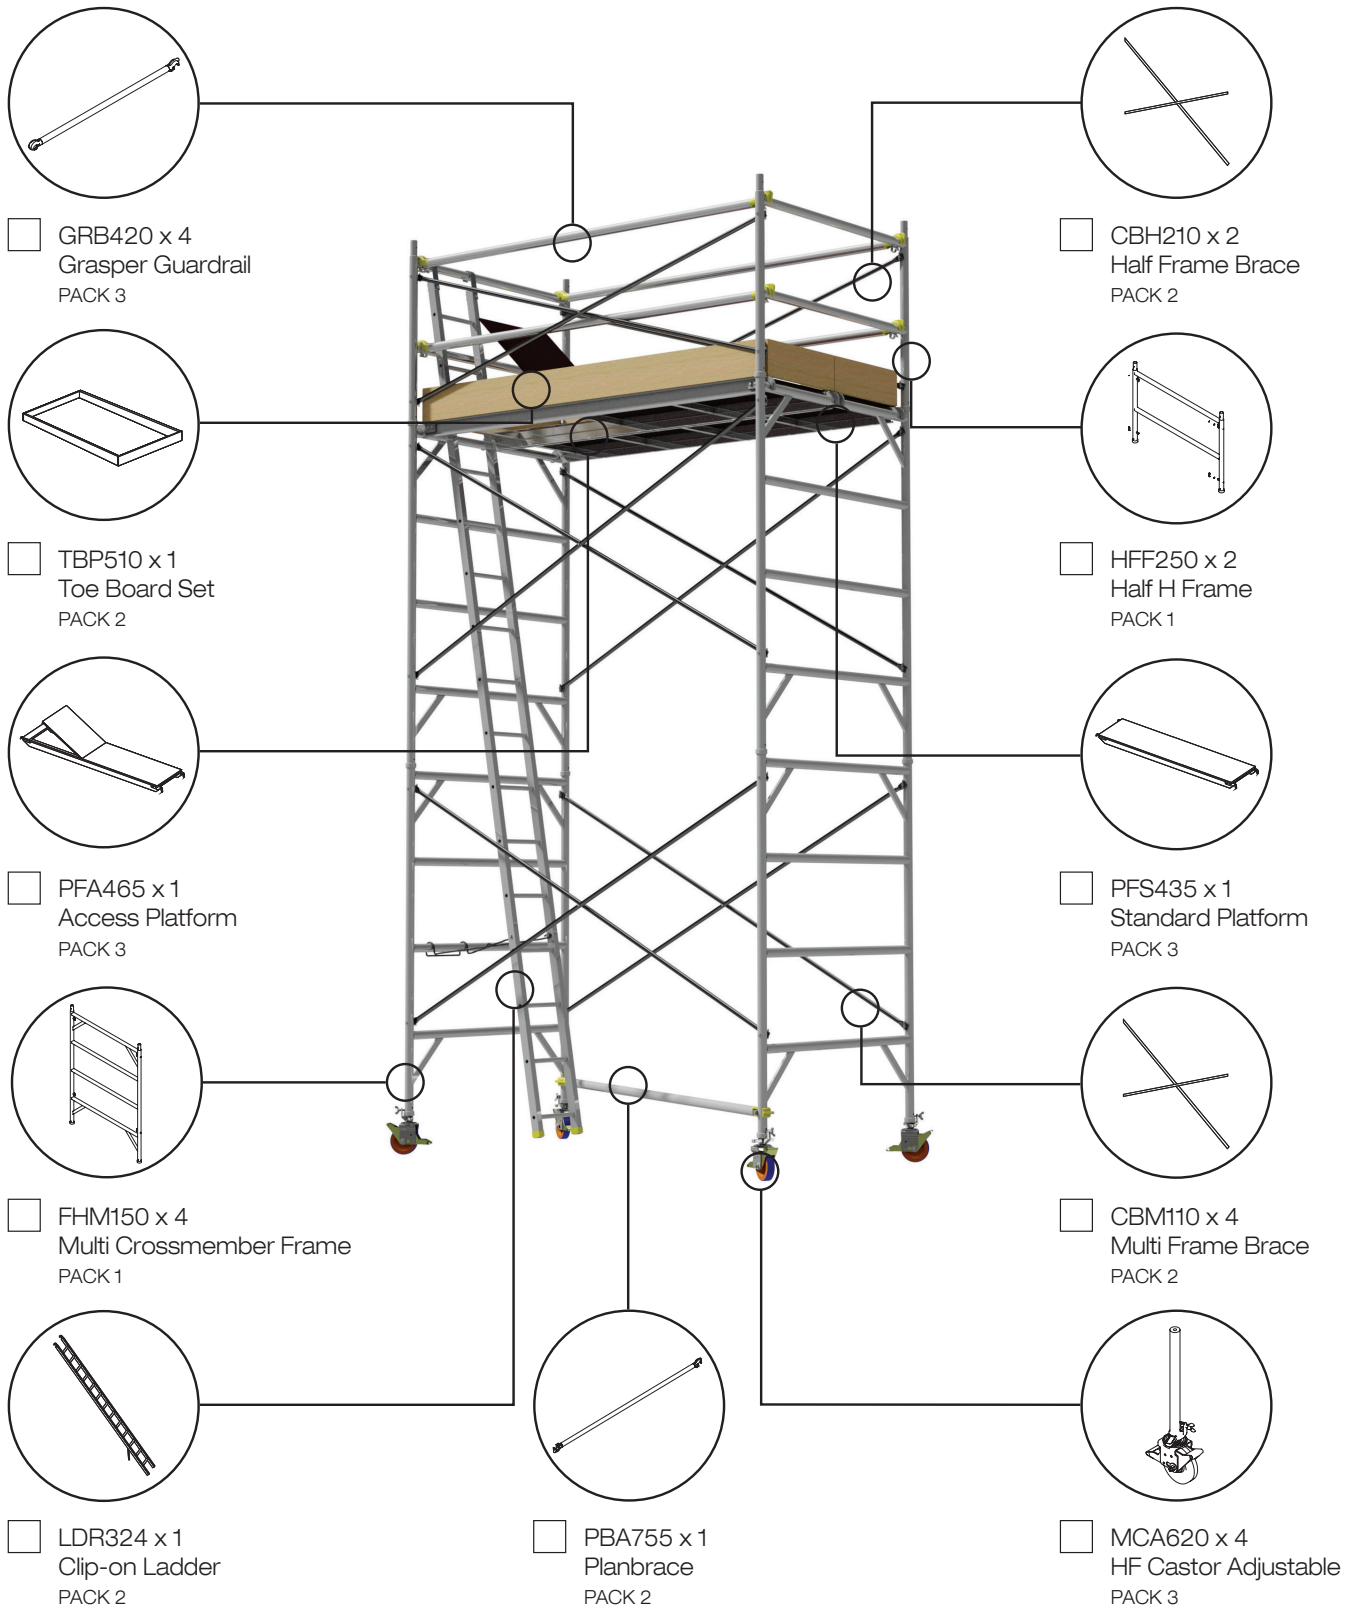

MCA620 x 4
HF Castor Adjustable
PACK 3

LDR323 x 1
Clip-on Ladder
PACK 2

FREEPHONE 0800 394 222

sales@easyaccess.co.nz www.easyaccess.co.nz

PRODUCT COMPONENTS - FMT400

FMT400 tower is packed and dispatched in **3 PACKS**

FREEPHONE 0800 394 222

sales@easyaccess.co.nz www.easyaccess.co.nz

PRODUCT COMPONENTS - FMT410

FMT410 tower is packed and dispatched in 3 PACKS

FREEPHONE 0800 394 222

sales@easyaccess.co.nz www.easyaccess.co.nz

PRODUCT COMPONENTS - FMT500

FMT500 tower is packed and dispatched in **3 PACKS**

FREEPHONE 0800 394 222

sales@easyaccess.co.nz www.easyaccess.co.nz

PRODUCT COMPONENTS - FMT510

FMT510 tower is packed and dispatched in **3 PACKS**