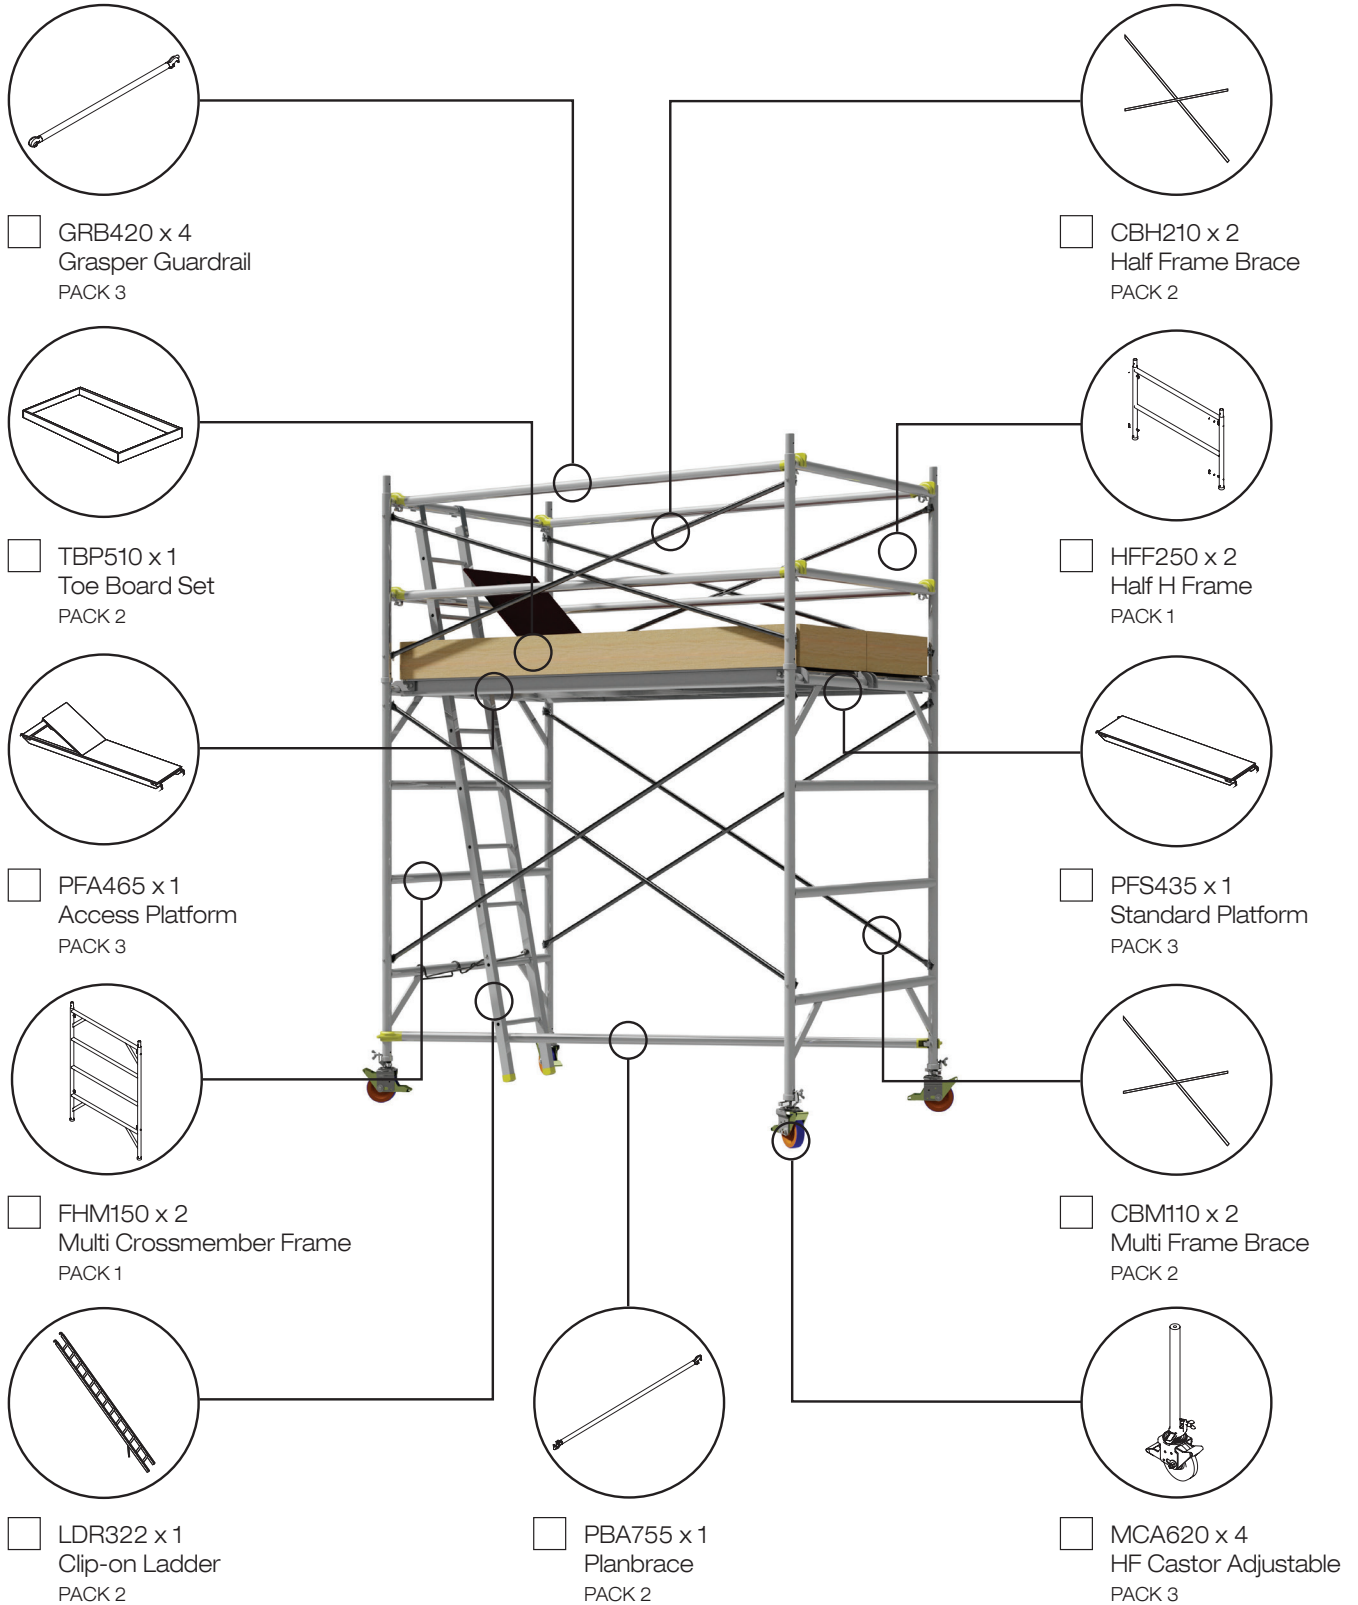

PRODUCT COMPONENTS - FMT210

FMT210 tower is packed and dispatched in **3 PACKS**

FREEPHONE 0800 394 222

sales@easyaccess.co.nz www.easyaccess.co.nz

PRODUCT COMPONENTS - FMT200

FMT200 tower is packed and dispatched in **3 PACKS**

FREEPHONE 0800 394 222

sales@easyaccess.co.nz www.easyaccess.co.nz

PRODUCT COMPONENTS - FMT300

FMT300 tower is packed and dispatched in **3 PACKS**

GRB420 x 4
Grasper Guardrail
PACK 3

CBM110 x 4
Multi Frame Brace
PACK 2

TBP510 x 1
Toe Board Set
PACK 2

PFS435 x 1
Standard Platform
PACK 3

PFA465 x 1
Access Platform
PACK 3

PBA755 x 1
Planbrace
PACK 2

FHM150 x 4
Multi Crossmember Frame
PACK 1

MCA620 x 4
HF Castor Adjustable
PACK 3

LDR323 x 1
Clip-on Ladder
PACK 2

FREEPHONE 0800 394 222

sales@easyaccess.co.nz www.easyaccess.co.nz

PRODUCT COMPONENTS - FMT310

FMT310 tower is packed and dispatched in 3 PACKS

GRB430 x 4
Grasper Guardrail
PACK 3