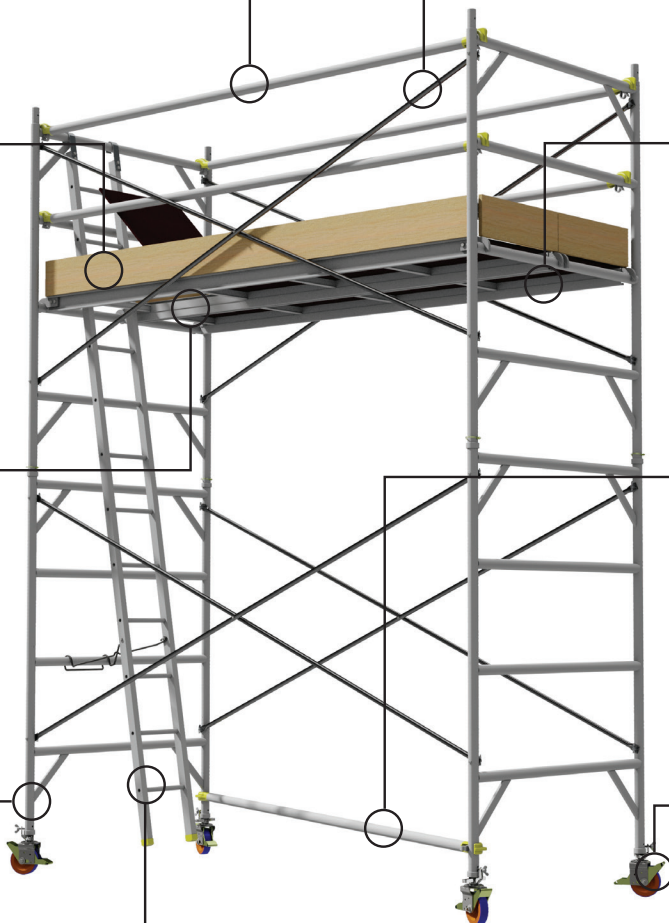

LDR323 x 1
Clip-on Ladder
PACK 2

FREEPHONE 0800 394 222

sales@easyaccess.co.nz www.easyaccess.co.nz

PRODUCT COMPONENTS - FMT310

FMT310 tower is packed and dispatched in 3 PACKS

GRB430 x 4
Grasper Guardrail
PACK 3

CBM310 x 4
Multi Frame Brace
PACK 2

TBP520 x 1
Toe Board Set
PACK 2

PFS440 x 1
Standard Platform
PACK 3

PFA470 x 1
Access Platform
PACK 3

PBA765 x 1
Planbrace
PACK 2

FHM150 x 4
Multi Crossmember Frame
PACK 1

MCA620 x 4
HF Castor Adjustable
PACK 3

LDR323 x 1
Clip-on Ladder
PACK 2

FREEPHONE 0800 394 222

sales@easyaccess.co.nz www.easyaccess.co.nz

PRODUCT COMPONENTS - FMT400

FMT400 tower is packed and dispatched in **3 PACKS**