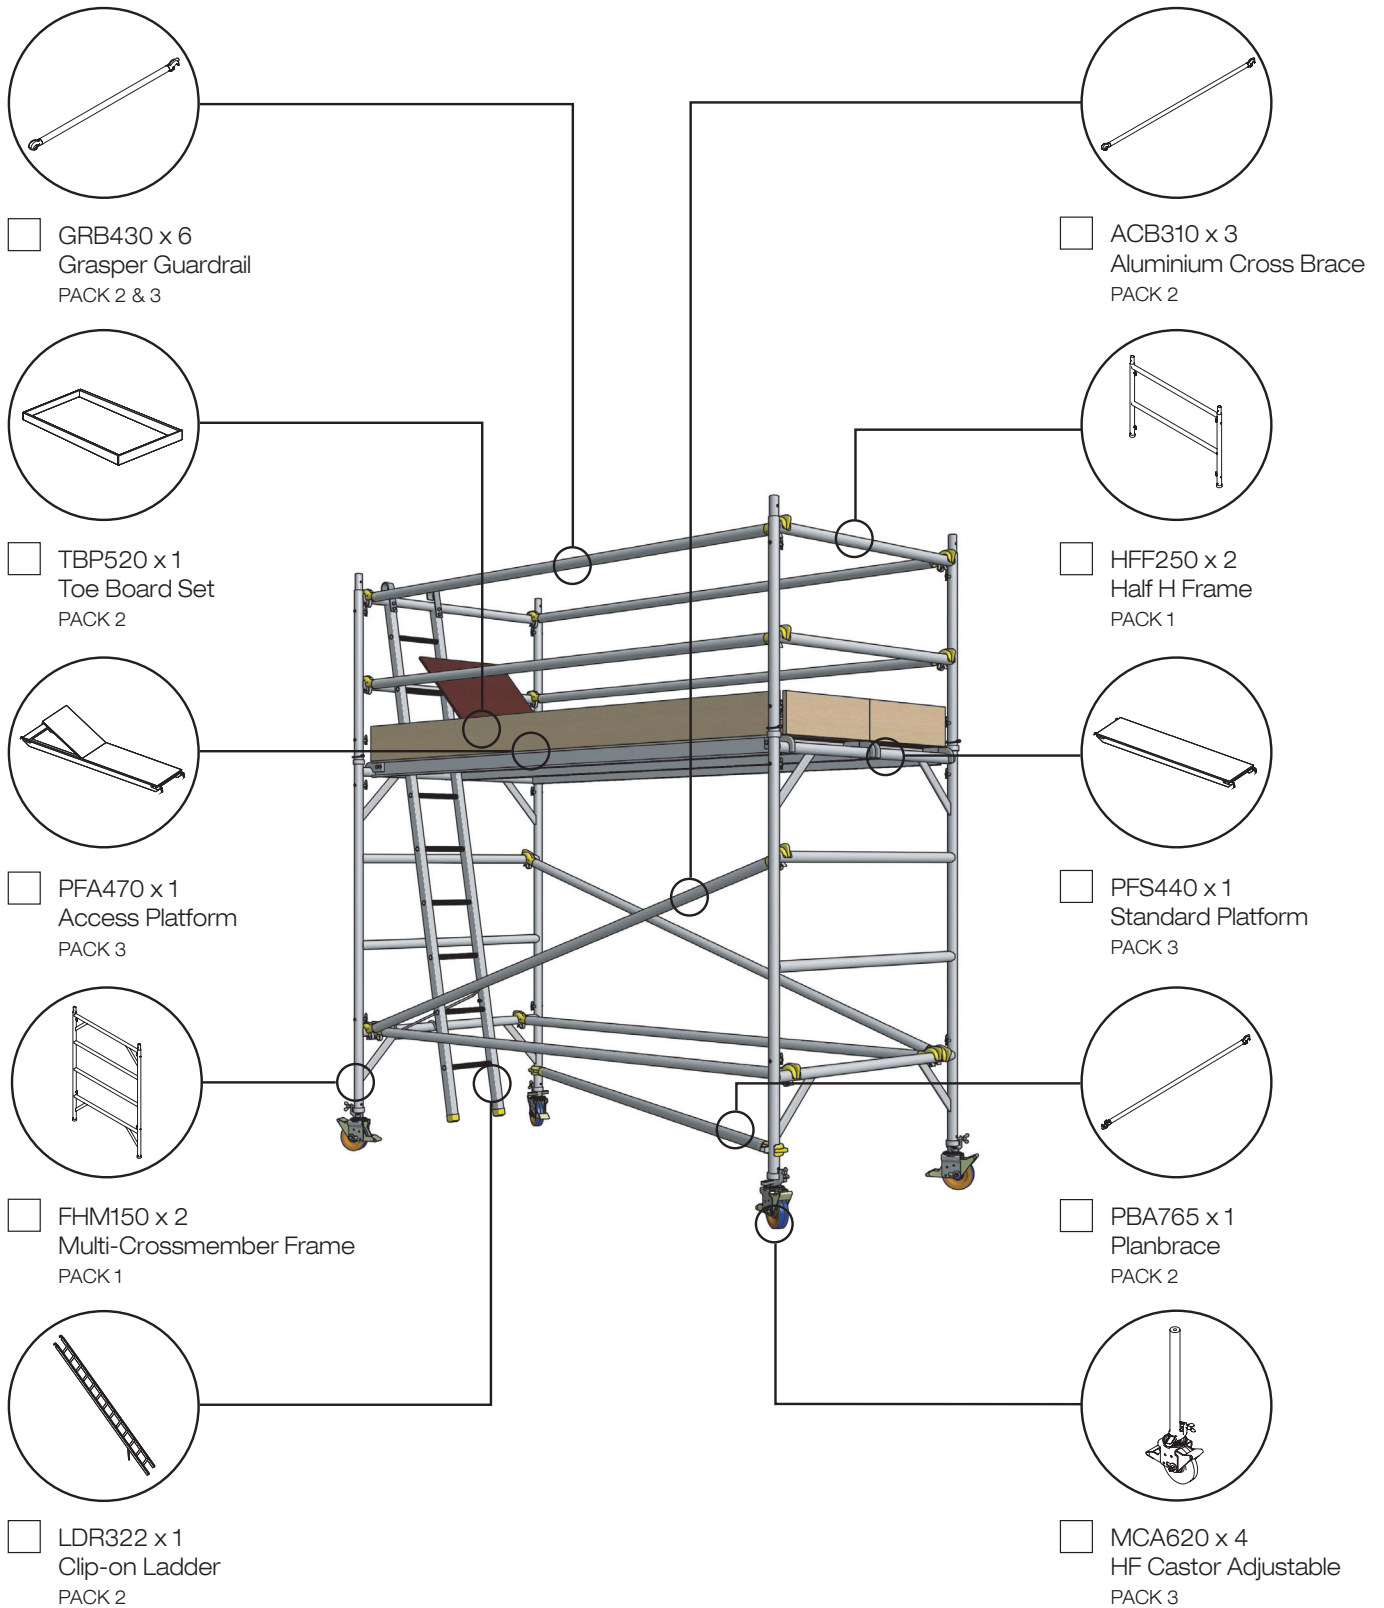

PRODUCT COMPONENTS - FMS210

FMS210 tower is packed and dispatched in 3 PACKS

FREEPHONE 0800 394 222

sales@easyaccess.co.nz www.easyaccess.co.nz

PRODUCT COMPONENTS - FMS200

FMS200 tower is packed and dispatched in **3 PACKS**

FREEPHONE 0800 394 222

sales@easyaccess.co.nz www.easyaccess.co.nz

PRODUCT COMPONENTS - FMS300

FMS300 tower is packed and dispatched in **3 PACKS**

GRB420 x 6
Grasper Guardrail
PACK 2 & 3

ACB110 x 5
Aluminium Cross Brace
PACK 2

TBP510 x 1
Toe Board Set
PACK 2

PFS435 x 1
Standard Platform
PACK 3

PFA465 x 1
Access Platform
PACK 3

PBA755 x 1
Planbrace
PACK 2

FHM150 x 4
Multi-Crossmember Frame
PACK 1

LDR323 x 1
Clip-on Ladder
PACK 2

MCA620 x 4
HF Castor Adjustable
PACK 3

FREEPHONE 0800 394 222

sales@easyaccess.co.nz www.easyaccess.co.nz

Reach it the **easy** way

PRODUCT COMPONENTS - FMS310

FMS310 tower is packed and dispatched in **3 PACKS**

GRB430 x 6
Grasper Guardrail
PACK 2 & 3