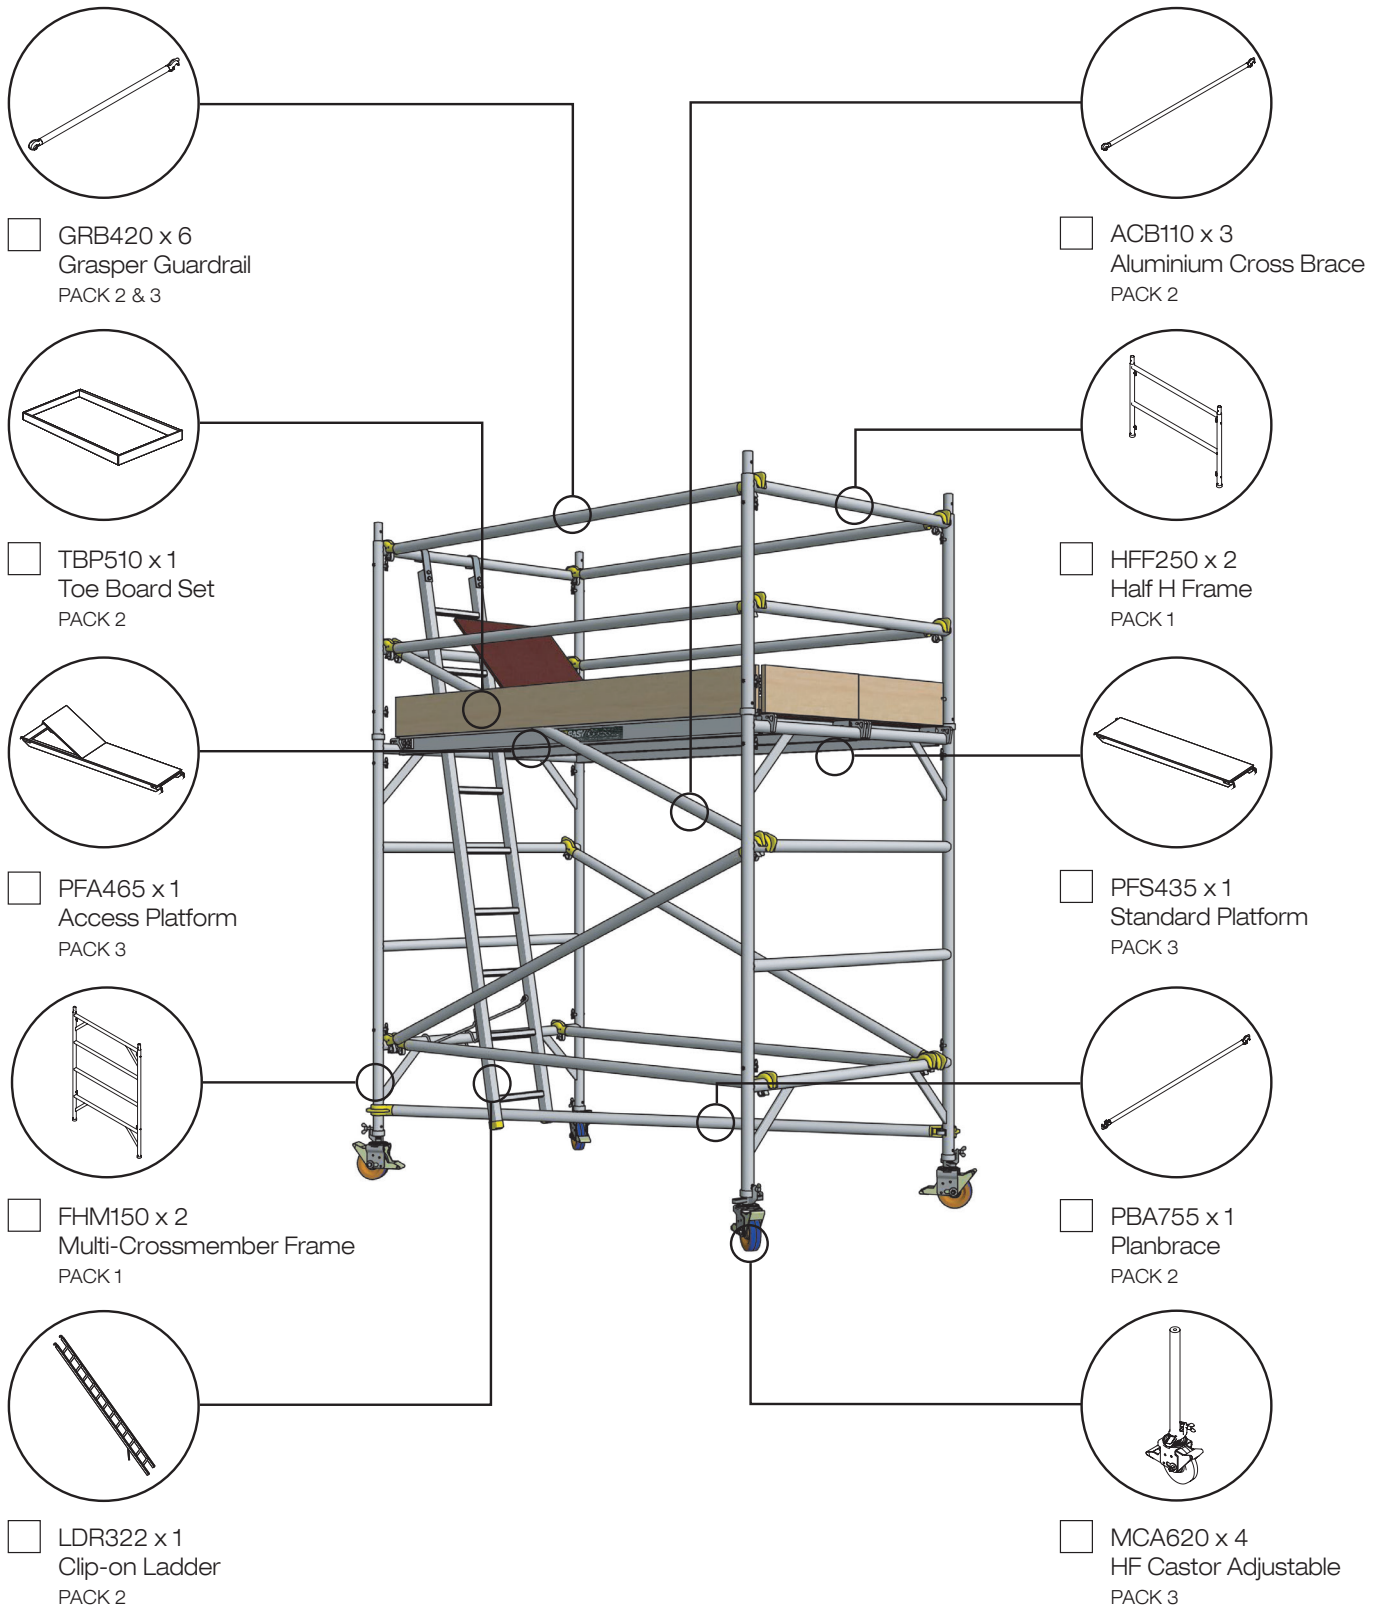

PRODUCT COMPONENTS - FMS210

FMS210 tower is packed and dispatched in 3 PACKS

FREEPHONE 0800 394 222

sales@easyaccess.co.nz www.easyaccess.co.nz

PRODUCT COMPONENTS - FMS200

FMS200 tower is packed and dispatched in **3 PACKS**

FREEPHONE 0800 394 222

sales@easyaccess.co.nz www.easyaccess.co.nz

PRODUCT COMPONENTS - FMS300

FMS300 tower is packed and dispatched in **3 PACKS**

GRB420 x 6
Grasper Guardrail
PACK 2 & 3

ACB110 x 5
Aluminium Cross Brace
PACK 2

TBP510 x 1
Toe Board Set
PACK 2

PFS435 x 1
Standard Platform
PACK 3

PFA465 x 1
Access Platform
PACK 3

PBA755 x 1
Planbrace
PACK 2

FHM150 x 4
Multi-Crossmember Frame
PACK 1

LDR323 x 1
Clip-on Ladder
PACK 2

MCA620 x 4
HF Castor Adjustable
PACK 3

FREEPHONE 0800 394 222

sales@easyaccess.co.nz www.easyaccess.co.nz

Reach it the **easy** way

PRODUCT COMPONENTS - FMS310

FMS310 tower is packed and dispatched in **3 PACKS**

GRB430 x 6
Grasper Guardrail
PACK 2 & 3