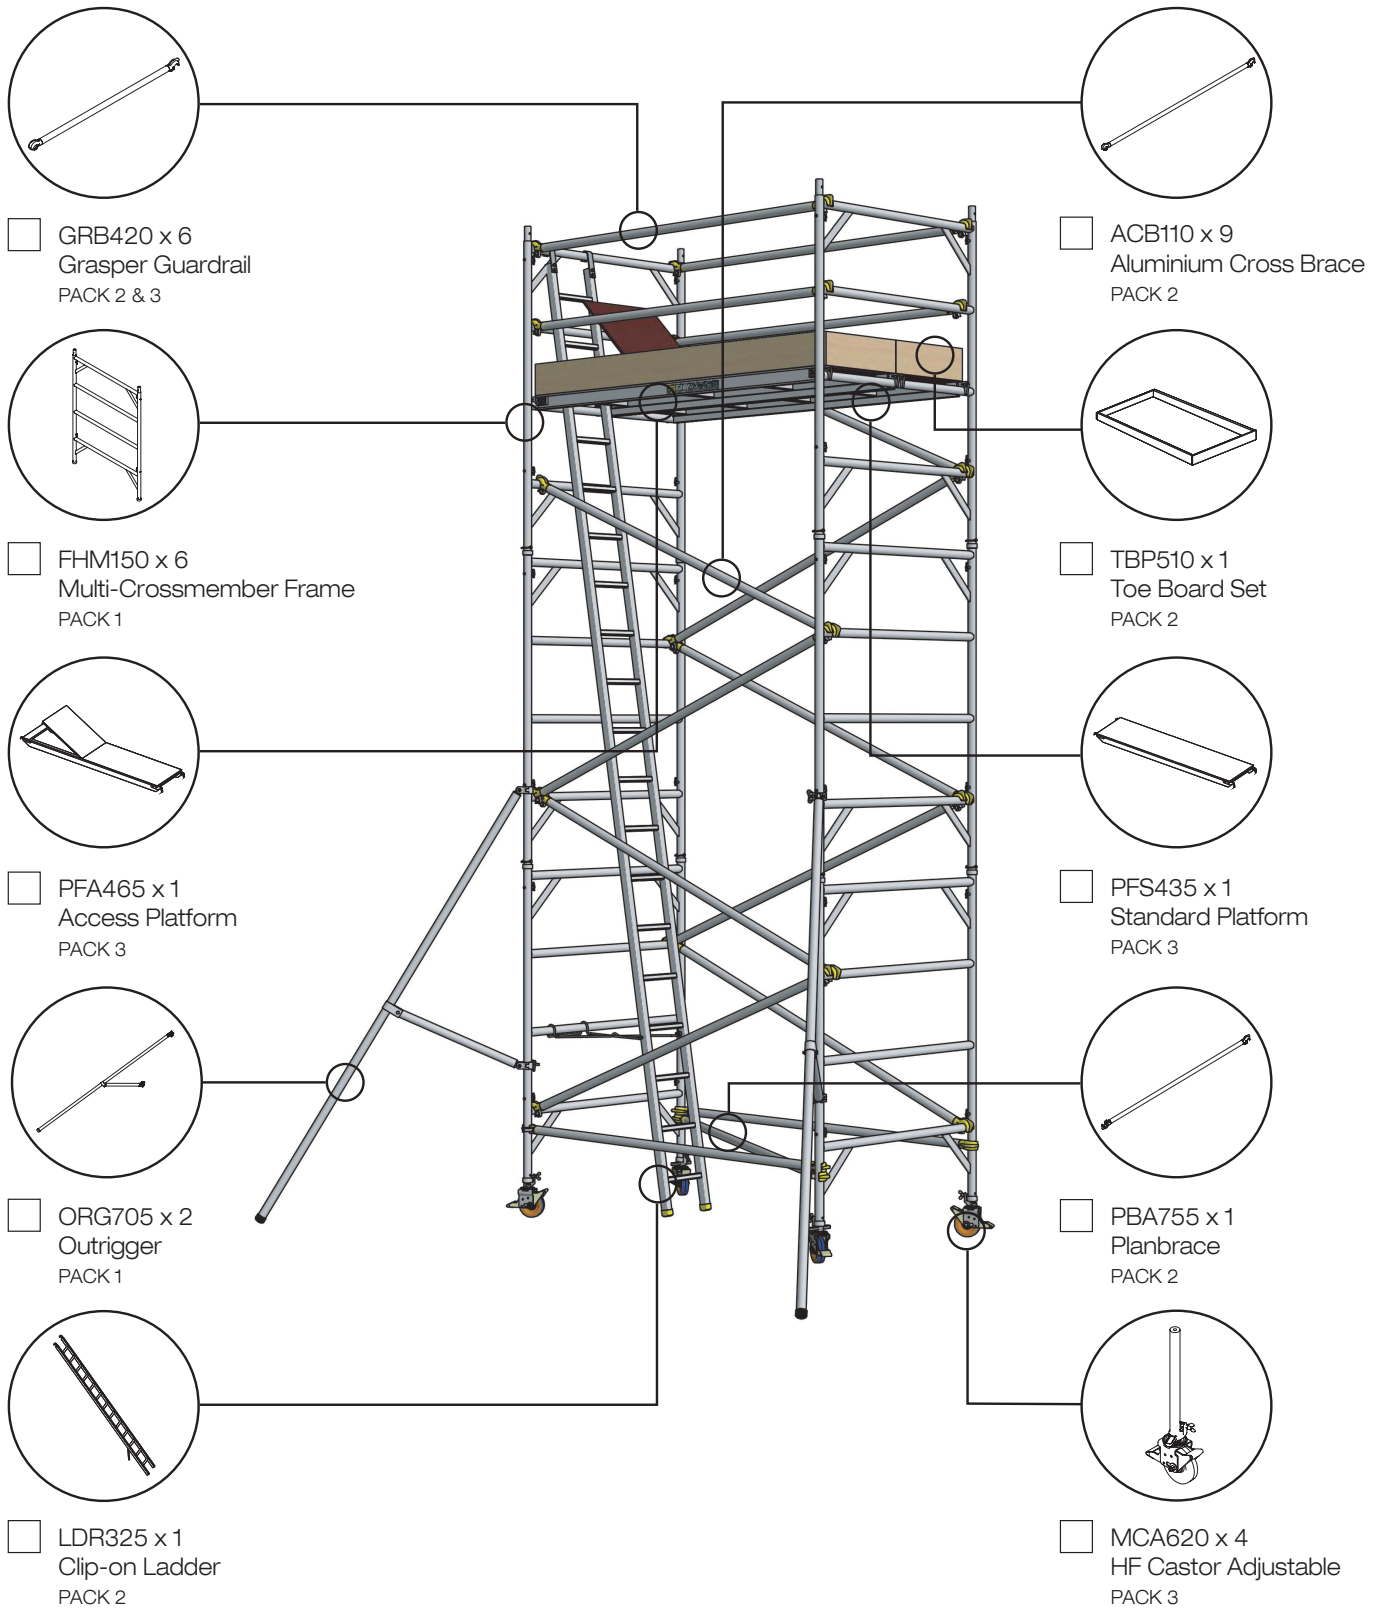

FREEPHONE 0800 394 222

sales@easyaccess.co.nz www.easyaccess.co.nz

Reach it the **easy** way

PRODUCT COMPONENTS - FMS500

FMS500 tower is packed and dispatched in **3 PACKS**

FREEPHONE 0800 394 222

sales@easyaccess.co.nz www.easyaccess.co.nz

PRODUCT COMPONENTS - FMS510

FMS510 tower is packed and dispatched in **3 PACKS**

FREEPHONE 0800 394 222

sales@easyaccess.co.nz www.easyaccess.co.nz