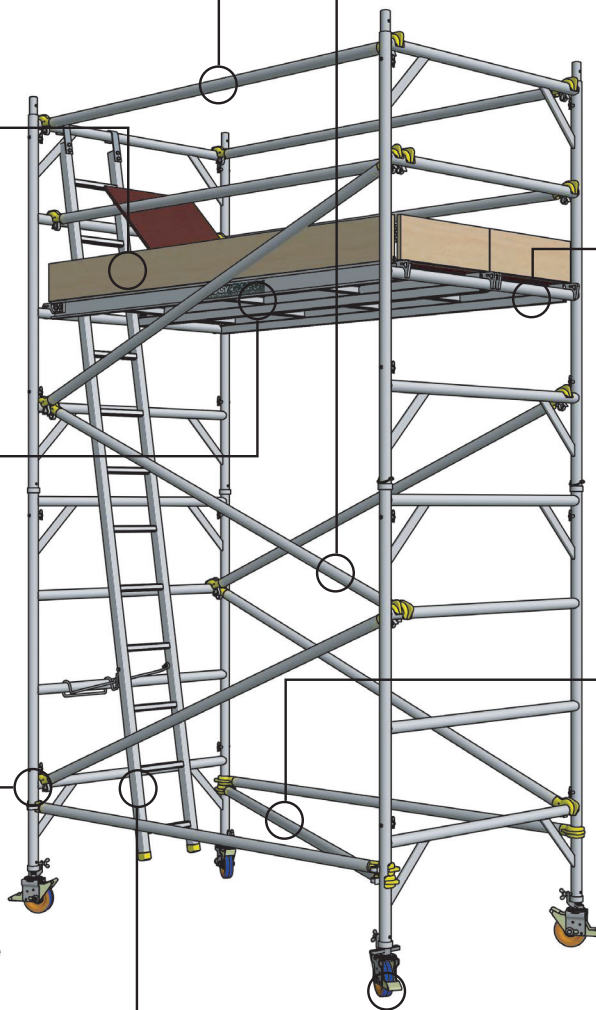

FREEPHONE 0800 394 222

sales@easyaccess.co.nz www.easyaccess.co.nz

PRODUCT COMPONENTS - FMS300

FMS300 tower is packed and dispatched in **3 PACKS**

GRB420 x 6
Grasper Guardrail
PACK 2 & 3

ACB110 x 5
Aluminium Cross Brace
PACK 2

TBP510 x 1
Toe Board Set
PACK 2

PFS435 x 1
Standard Platform
PACK 3

PFA465 x 1
Access Platform
PACK 3

PBA755 x 1
Planbrace
PACK 2

FHM150 x 4
Multi-Crossmember Frame
PACK 1

LDR323 x 1
Clip-on Ladder
PACK 2

MCA620 x 4
HF Castor Adjustable
PACK 3

FREEPHONE 0800 394 222

sales@easyaccess.co.nz www.easyaccess.co.nz

Reach it the **easy** way

PRODUCT COMPONENTS - FMS310

FMS310 tower is packed and dispatched in **3 PACKS**

GRB430 x 6
Grasper Guardrail
PACK 2 & 3

MCA620 x 4
HF Castor Adjustable
PACK 3

LDR323 x 1
Clip-on Ladder
PACK 2

FREEPHONE 0800 394 222

sales@easyaccess.co.nz www.easyaccess.co.nz

Reach it the **easy** way

PRODUCT COMPONENTS - FMS400

FMS400 tower is packed and dispatched in **3 PACKS**