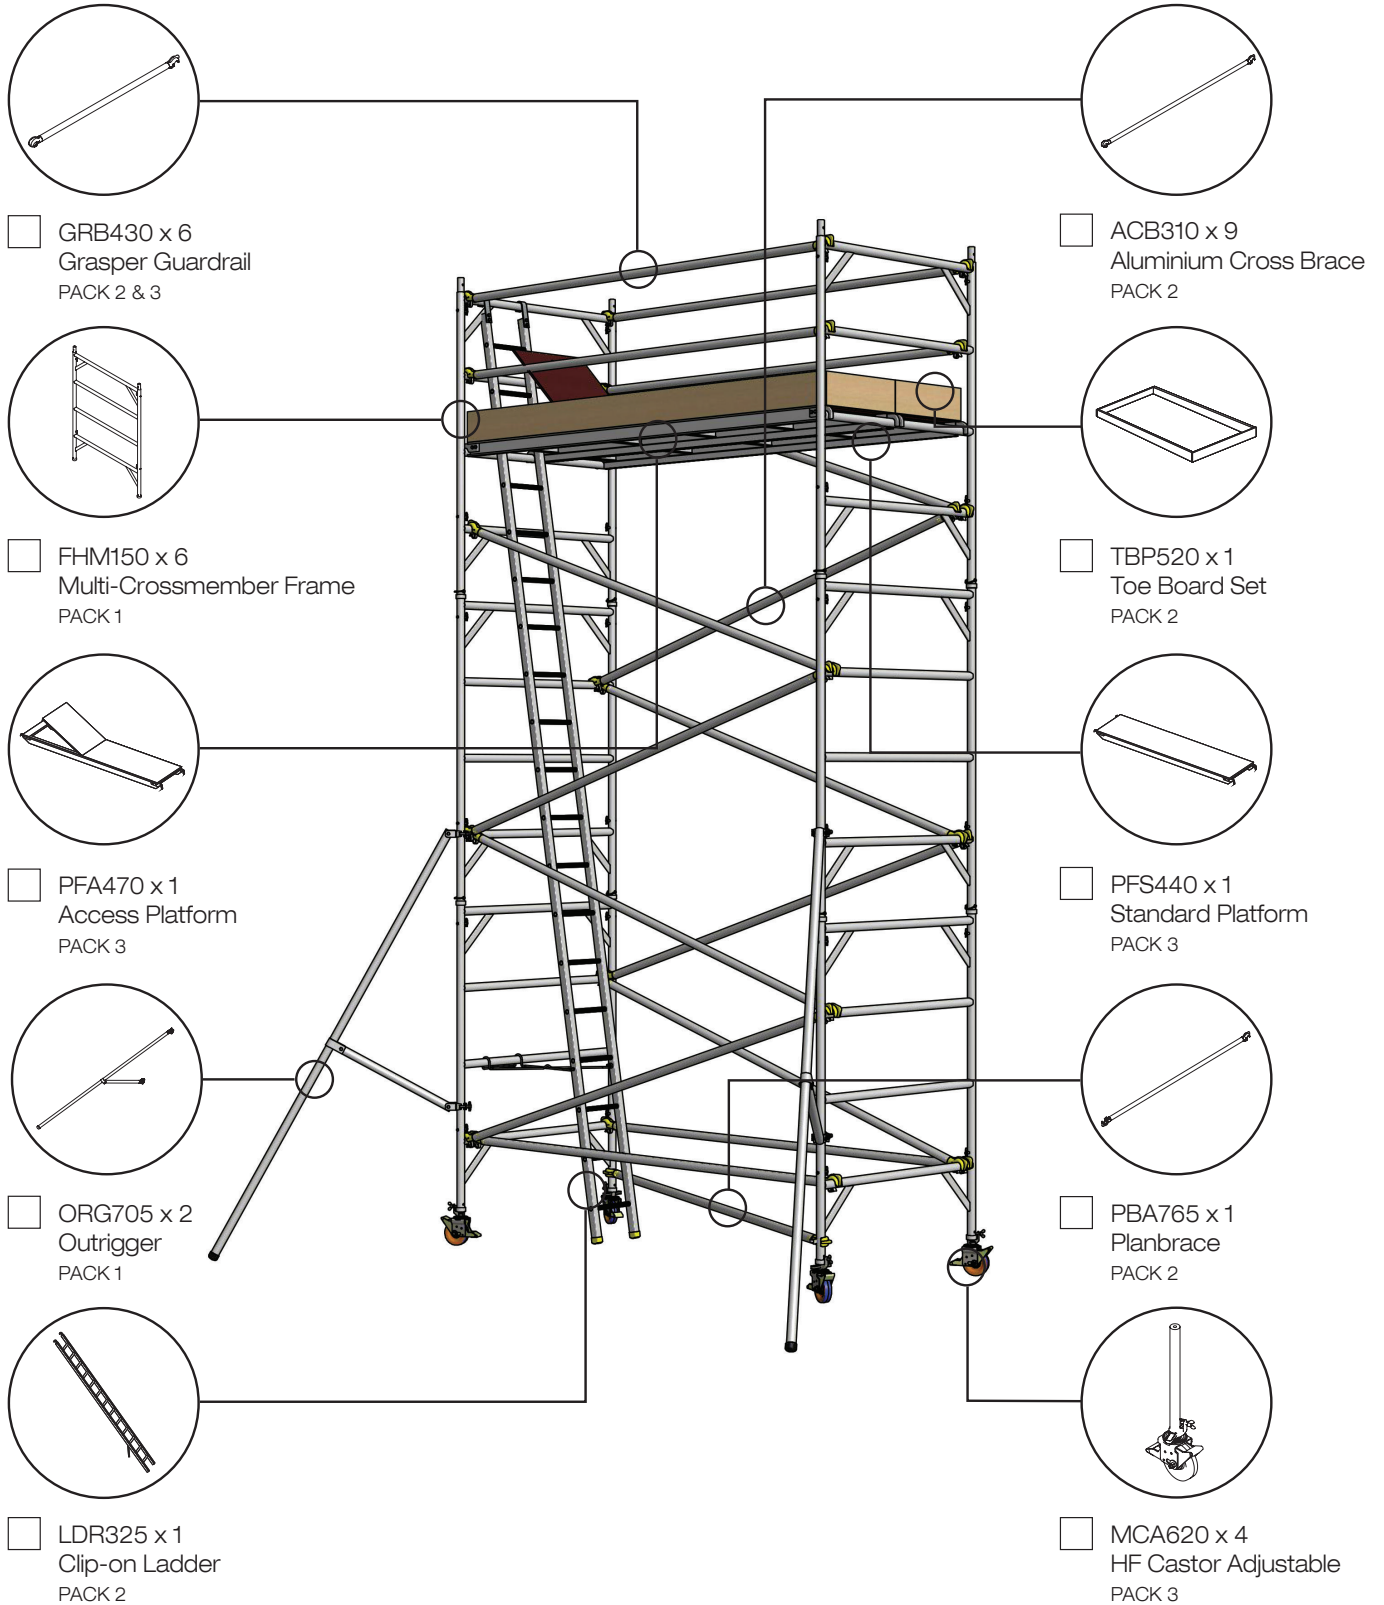

FREEPHONE 0800 394 222

sales@easyaccess.co.nz www.easyaccess.co.nz

Reach it the **easy** way

PRODUCT COMPONENTS - FMS500

FMS500 tower is packed and dispatched in **3 PACKS**

FREEPHONE 0800 394 222

sales@easyaccess.co.nz www.easyaccess.co.nz

PRODUCT COMPONENTS - FMS510

FMS510 tower is packed and dispatched in **3 PACKS**

FREEPHONE 0800 394 222

sales@easyaccess.co.nz www.easyaccess.co.nz