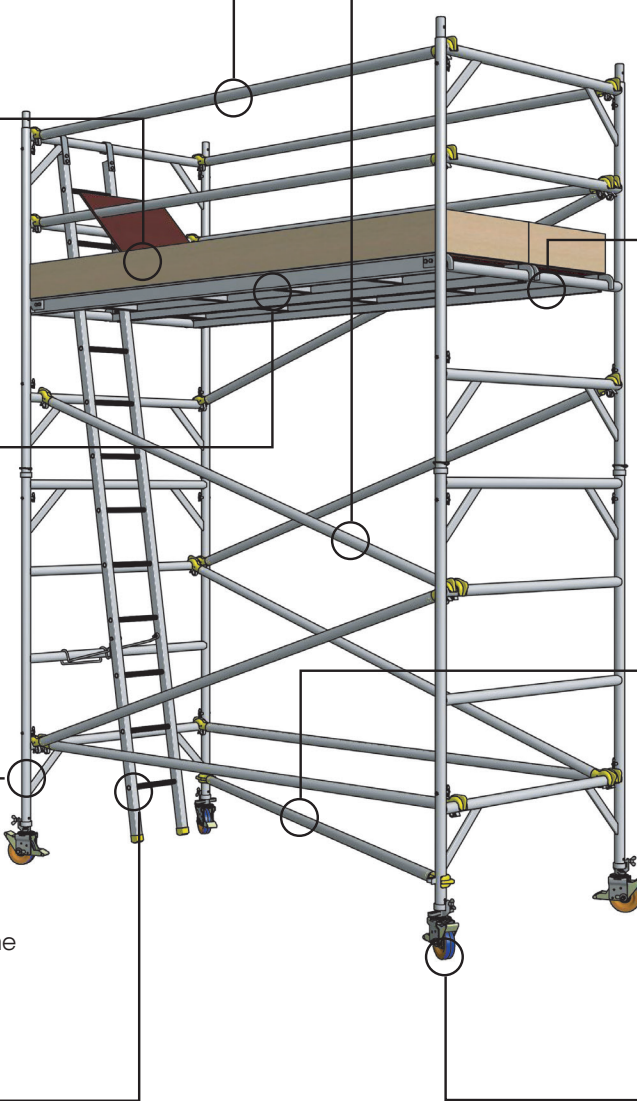

FREEPHONE 0800 394 222

sales@easyaccess.co.nz www.easyaccess.co.nz

Reach it the **easy** way

PRODUCT COMPONENTS - FMS310

FMS310 tower is packed and dispatched in **3 PACKS**

GRB430 x 6
Grasper Guardrail
PACK 2 & 3

ACB310 x 5
Aluminium Cross Brace
PACK 2

TBP520 x 1
Toe Board Set
PACK 2

PFS440 x 1
Standard Platform
PACK 3

PFA470 x 1
Access Platform
PACK 3

PBA765 x 1
Planbrace
PACK 2

FHM150 x 4
Multi-Crossmember Frame
PACK 1

MCA620 x 4
HF Castor Adjustable
PACK 3

LDR323 x 1
Clip-on Ladder
PACK 2

FREEPHONE 0800 394 222

sales@easyaccess.co.nz www.easyaccess.co.nz

Reach it the **easy** way

PRODUCT COMPONENTS - FMS400

FMS400 tower is packed and dispatched in **3 PACKS**