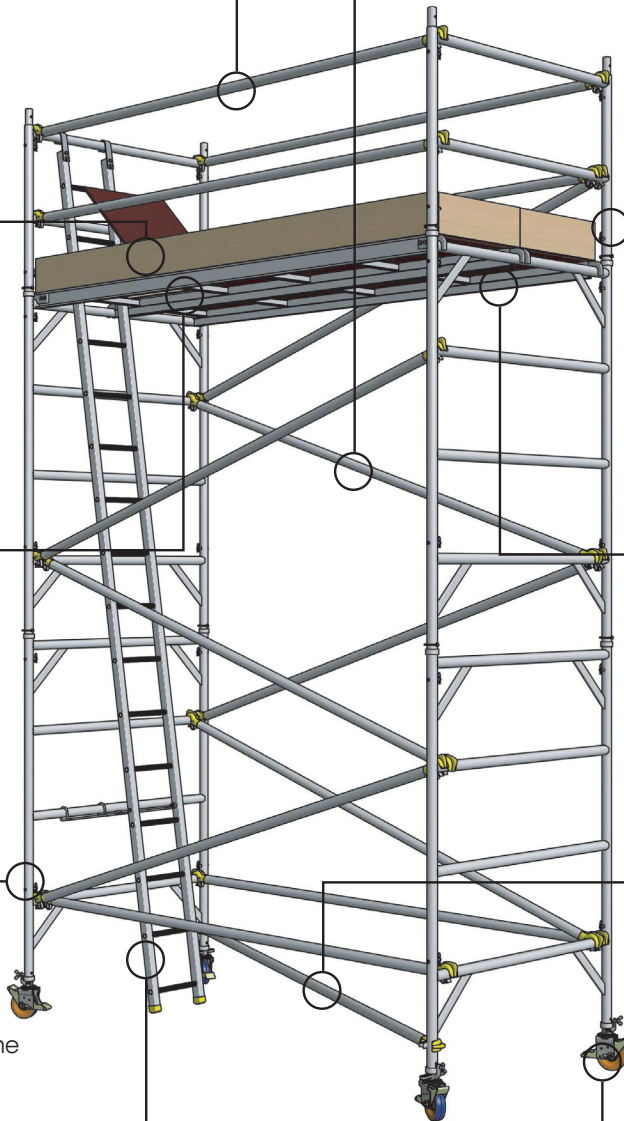

PRODUCT COMPONENTS - FMS410

FMS410 tower is packed and dispatched in **3 PACKS**

GRB430 x 6
Grasper Guardrail
PACK 2 & 3

TBP520 x 1
Toe Board Set
PACK 2

PFA470 x 1
Access Platform
PACK 3

FHM150 x 4
Multi-Crossmember Frame
PACK 1

LDR324 x 1
Clip-on Ladder
PACK 2

ACB310 x 7
Aluminium Cross Brace
PACK 2

HFF250 x 2
Half H Frame
PACK 1

PFS440 x 1
Standard Platform
PACK 3

PBA765 x 1
Planbrace
PACK 2

MCA620 x 4
HF Castor Adjustable
PACK 3

FREEPHONE 0800 394 222

sales@easyaccess.co.nz www.easyaccess.co.nz

Reach it the **easy** way

PRODUCT COMPONENTS - FMS500

FMS500 tower is packed and dispatched in **3 PACKS**

FREEPHONE 0800 394 222

sales@easyaccess.co.nz www.easyaccess.co.nz