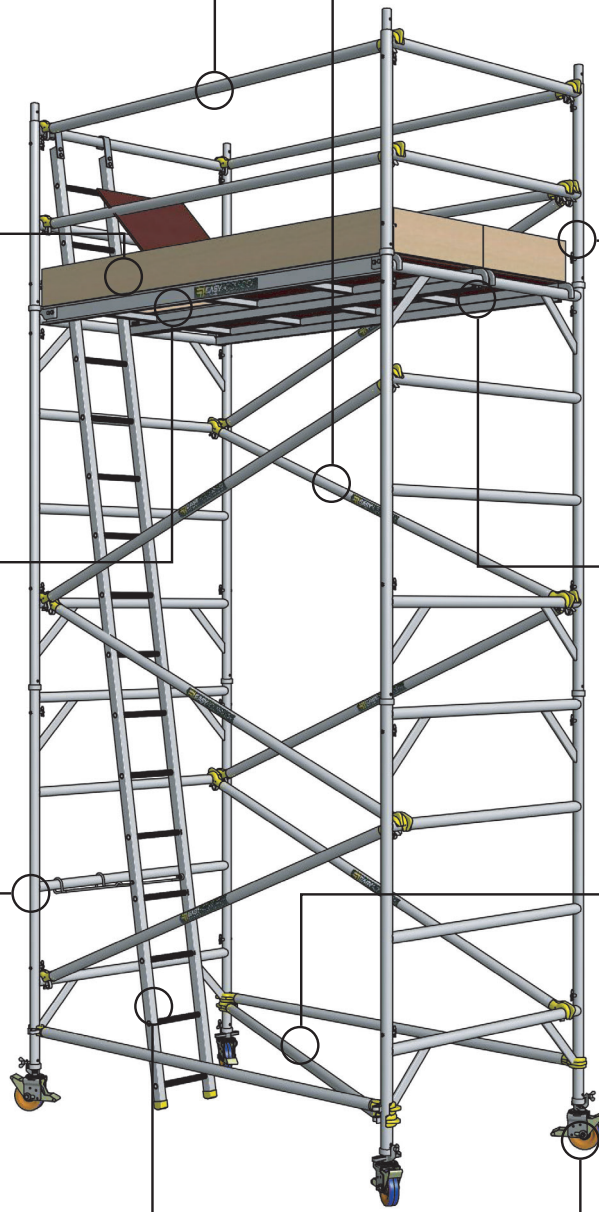

MCA620 x 4
HF Castor Adjustable
PACK 3

LDR323 x 1
Clip-on Ladder
PACK 2

FREEPHONE 0800 394 222

sales@easyaccess.co.nz www.easyaccess.co.nz

Reach it the **easy** way

PRODUCT COMPONENTS - FMS400

FMS400 tower is packed and dispatched in **3 PACKS**

FHM150 x 4
Multi-Crossmember Frame
PACK 1

PBA755 x 1
Planbrace
PACK 2

LDR324 x 1
Clip-on Ladder
PACK 2

MCA620 x 4
HF Castor Adjustable
PACK 3

FREEPHONE 0800 394 222

sales@easyaccess.co.nz www.easyaccess.co.nz

PRODUCT COMPONENTS - FMS410

FMS410 tower is packed and dispatched in **3 PACKS**

GRB430 x 6
Grasper Guardrail
PACK 2 & 3

TBP520 x 1
Toe Board Set
PACK 2

PFA470 x 1
Access Platform
PACK 3

FHM150 x 4
Multi-Crossmember Frame
PACK 1