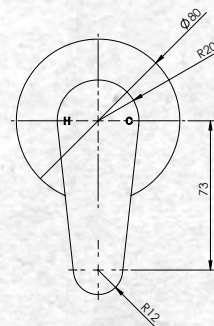

SHOWER MIXER
(7)692839

FEATURES

- DR Solid brass body & laser etched hot & cold
- Suitable for mains pressures
- 80mm face plate
- Chrome finish