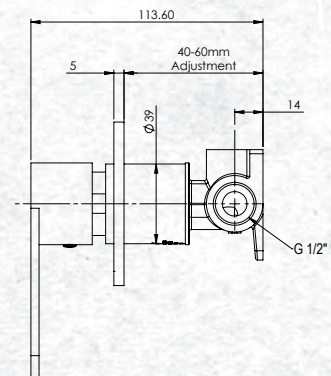

SHOWER MIXER
(7)692839

FEATURES

- DR Solid brass body & laser etched hot & cold
- Suitable for mains pressures
- 80mm face plate
- Chrome finish