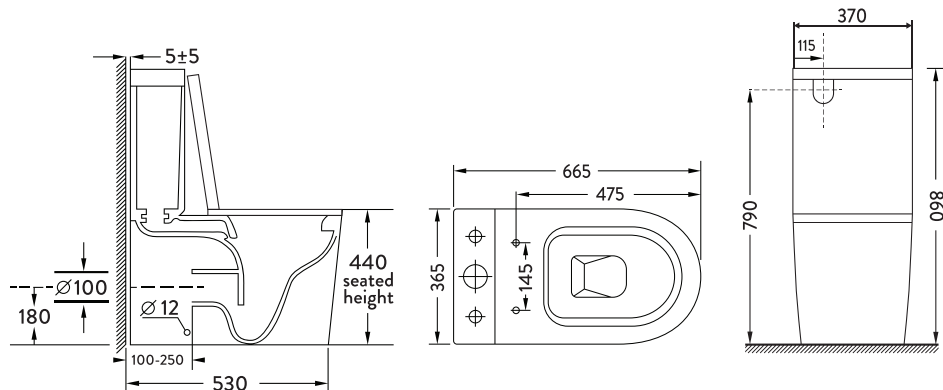

TORNADO V3

DIMENSIONS

CONNECTIONS

S-TRAP PC-100

100mm-210mm

This item comes included in box

S-TRAP PC-160

160mm-250mm